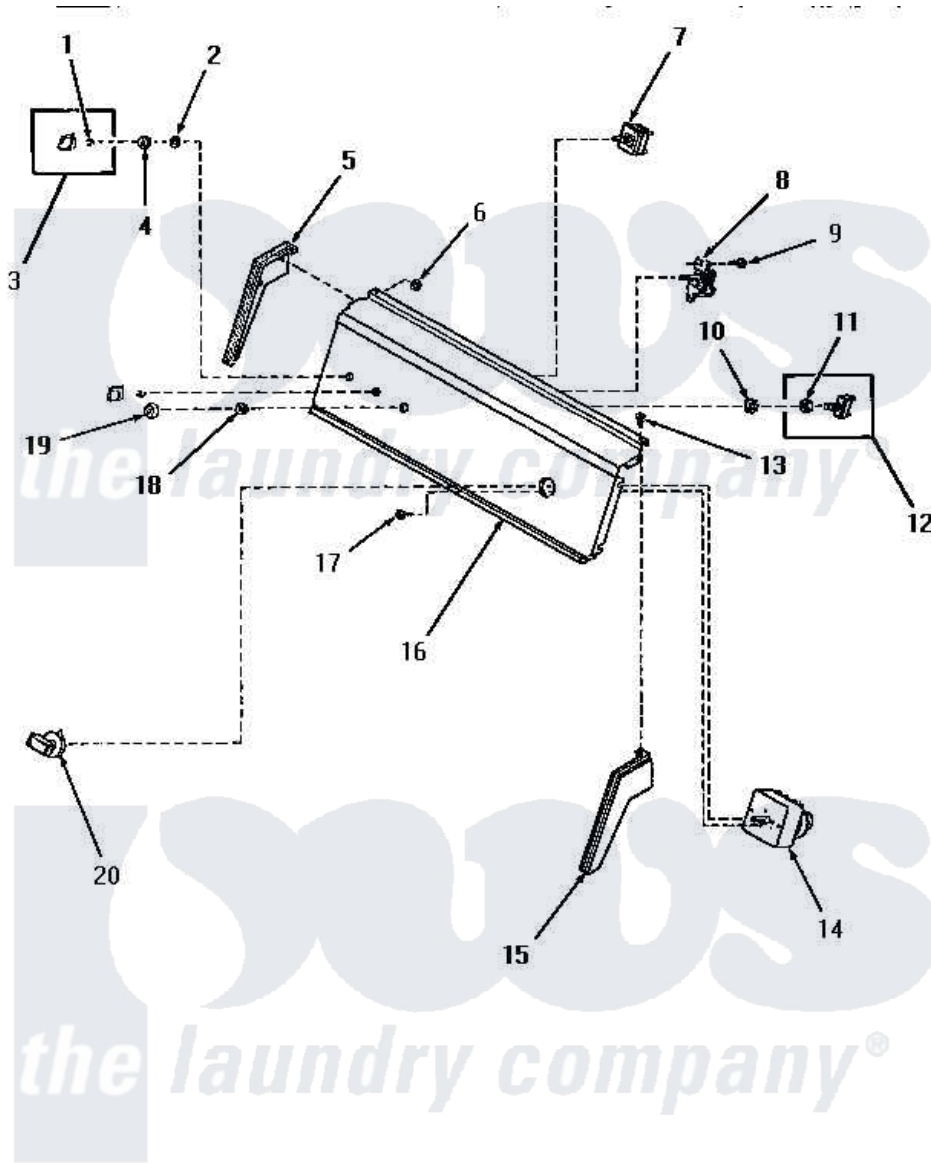

Amana HG4509 05 - CONTROL PANEL & CONTROLS

CONTROL PANEL AND CONTROLS

Amana [Residential Amana HG4509 Washer Parts](#) Parts Diagram 05 - CONTROL PANEL & CONTROLS

[Click on the part number to view part](#)

Item	Original Part Number	Replaced By	Status	Part Description
"	NOTE:		Not Available	THE 56225 GAS VALVE HAS BEEN REPLACED BY THE 58804 GAS VALVE--SEE PAGES 14 AND 15.
1	10519		Not Available	RETAINER
2	91176			Lockwasher, 3/8 Intshkp
3	28124		Not Available	ASSY,KNOB-SWITCH
4	24205			Nut, Knurled 3/8-24
5	25124		Not Available	CONTROL HOOD END, LEFT
6	25126	5303284616		Clip
7	52623	58032		Switch
"	Y58032	58032		Switch
8	53516		Not Available	BUZZER
9	55985	W10116760		Screw
10	25820		Not Available	LOCKWASHER,1/2 INT SHK
11	52947			Nut, Hex 15/32-32
12	57349	55882P		Assembly- Switch

13	25232	Not Available	SCREW,8AB-18X7/8 OVAL
14	56260	Not Available	TIMER
15	25123	Not Available	CONTROL HOOD END, RIGHT
16	Y57760	Not Available	CONTROL PANEL
17	70212		Screw, 8-32 X 5/32 RD H
18	Y24206	Not Available	NUT,KNURLED
19	57327	Not Available	COLLAR,SWITCH
20	57998	Not Available	ASSY,KNOB-TIMER-GOLD