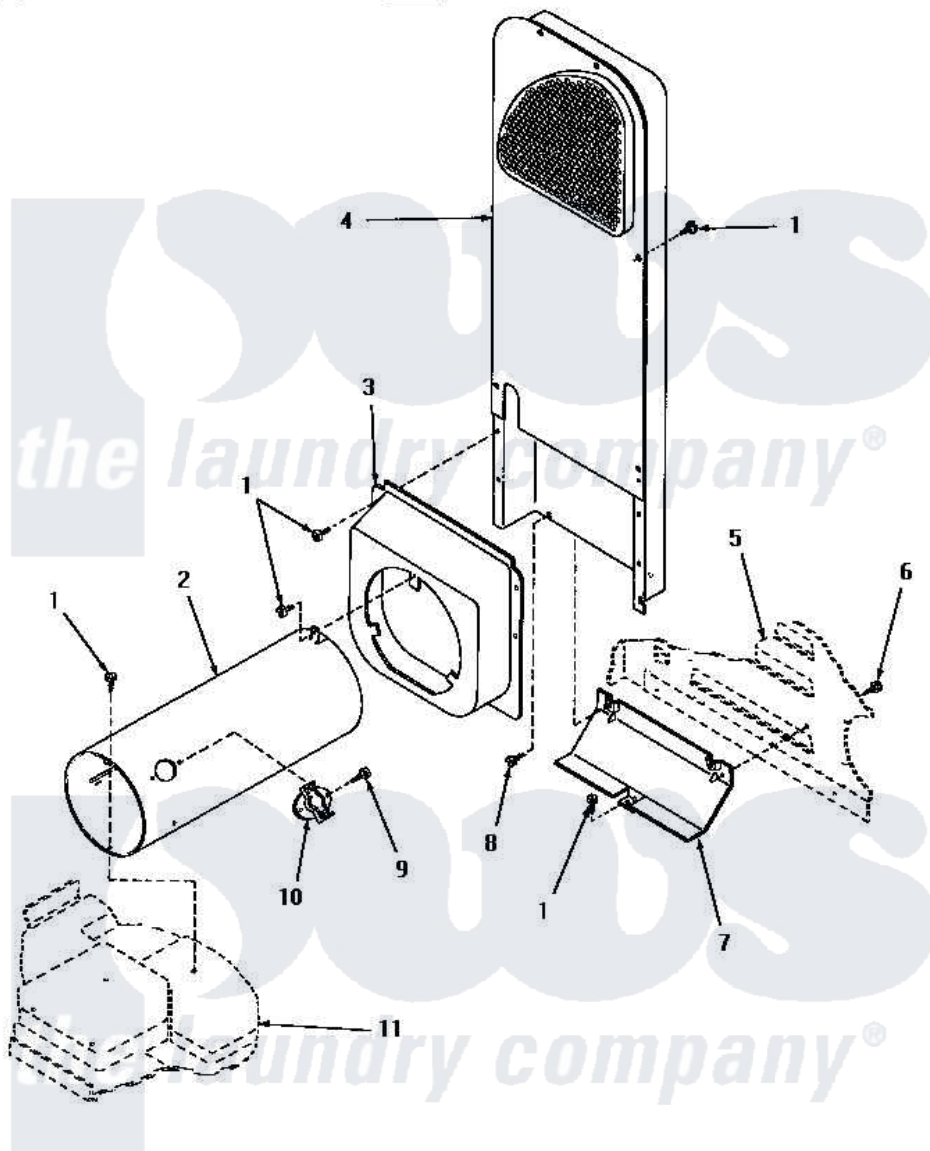

Amana HG4509 10 - HEATER BOX

HEATER BOX (Gas Models)

Amana [Residential Amana HG4509 Washer Parts](#) Parts Diagram 10 - HEATER BOX
 Click on the part number to view part

| Item | Original Part Number | Replaced By | Status | Part Description |
|------|----------------------|--------------------------|---------------|-----------------------|
| 1 | 56264 | 27001200 | | Screw |
| 2 | 56240 | 08013801 | | Bracket |
| 3 | 56237 | 510101 | | Shroud Heat Duct |
| 4 | 56029 | 503605 | | Assembly, Heater Duct |
| 5 | Y00000000 | | Not Available | SEE NOTE CABINET |
| 6 | 25723 | 27001200 | | Screw |
| 7 | 58048 | | Not Available | HEAT SHIELD |
| 8 | 51780 | 3390631 | | Screw, 10-16 X 3/8 |
| 9 | 23222 | 3177991 | | Screw |
| 10 | 58366 | 489P3 | | Limit Thermostat |
| 11 | Y00000000 | | Not Available | SEE NOTE BASE |