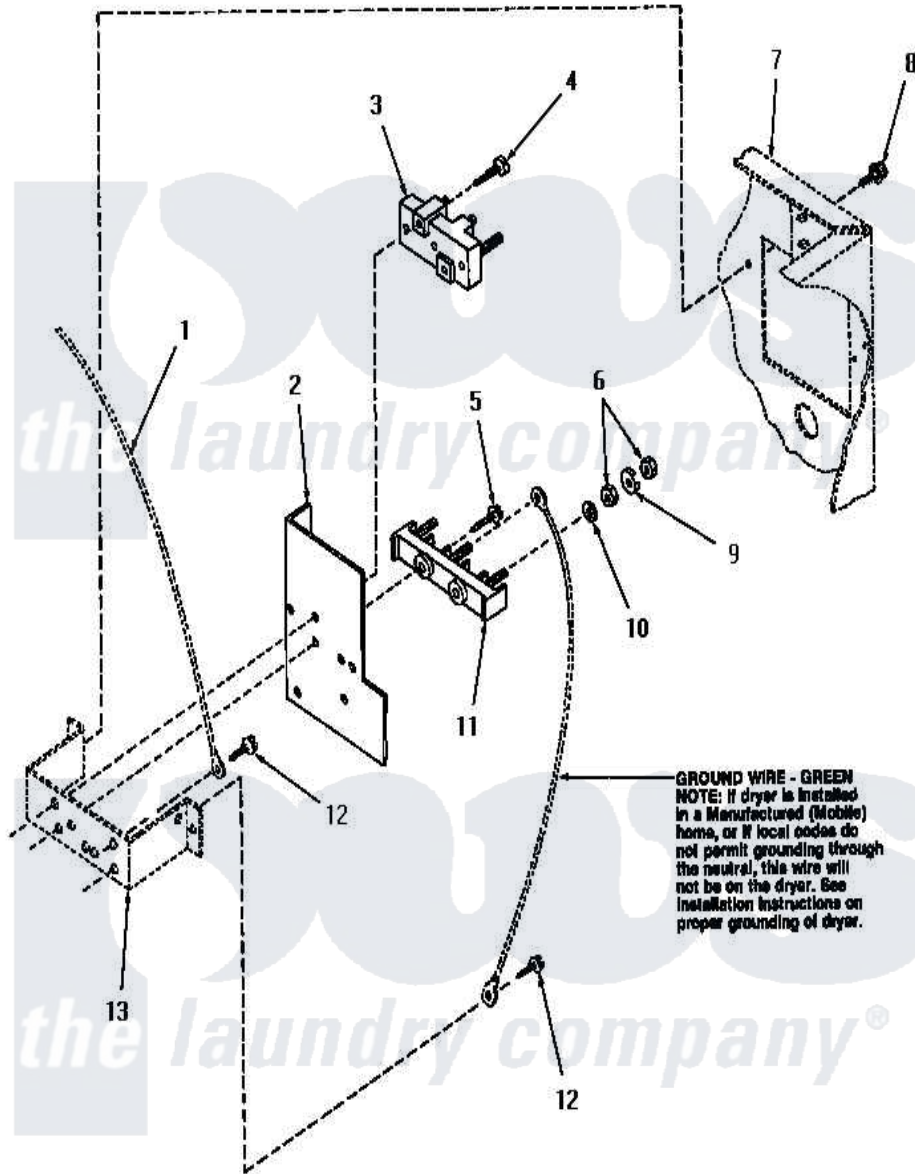

# Amana HG4509 16 - TERMINAL BLOCK

Amana [Residential Amana HG4509 Washer Parts](#) Parts Diagram 16 - TERMINAL BLOCK

[Click on the part number to view part](#)

Item	Original Part Number	Replaced By	Status	Part Description
1	Y00000000		Not Available	SEE NOTE GROUND WIRE, GREEN
2	<a href="#">56087</a>			Shield, Terminal Block
3	50854	<a href="#">33001244</a>		Block, Terminal
4	Q6535		Not Available	SCREW, 10B-16 X 3/4 ROU
5	56131		Not Available	SCREW, 10BT X 1 TAPPING
6	Q6163		Not Available	NUT
7	Y00000000		Not Available	SEE NOTE CABINET
8	25723	<a href="#">27001200</a>		Screw
9	51474		Not Available	WASHER, 13/64IDX1/2ODX.
10	56552		Not Available	LOCKWASHER
11	58555		Not Available	TERMINAL BLOCK
12	51784		Not Available	SCREW, 10B-16 X 1/2 HEX
13	Y00000000		Not Available	SEE NOTE TERMINAL BLOCK BRACKET