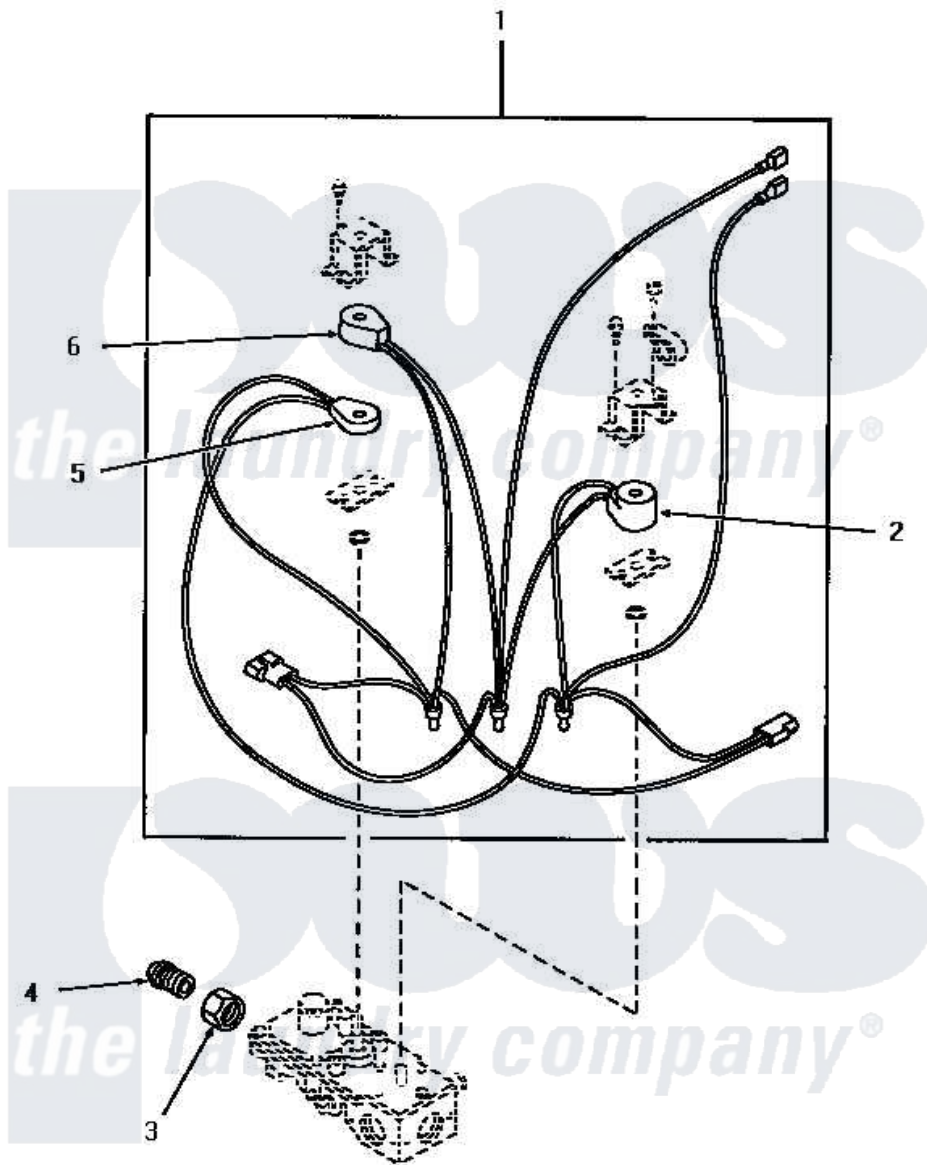

Amana HG5009 01 - 56225 GAS VALVE ASSY

Amana [Residential Amana HG5009 Dryer Parts](#) Parts Diagram 01 - 56225 GAS VALVE ASSY
 Click on the part number to view part

Item	Original Part Number	Replaced By	Status	Part Description
1	56225A			Kit, Coil
2	56225D	56225A		Kit, Coil
3	56281		Not Available	NUT, UNION
4	56282		Not Available	NIPPLE
5	56225C	56225A		Kit, Coil
6	56225B	56225A		Kit, Coil
NI	56225		Not Available	GAS VALVE ASSEMBLY