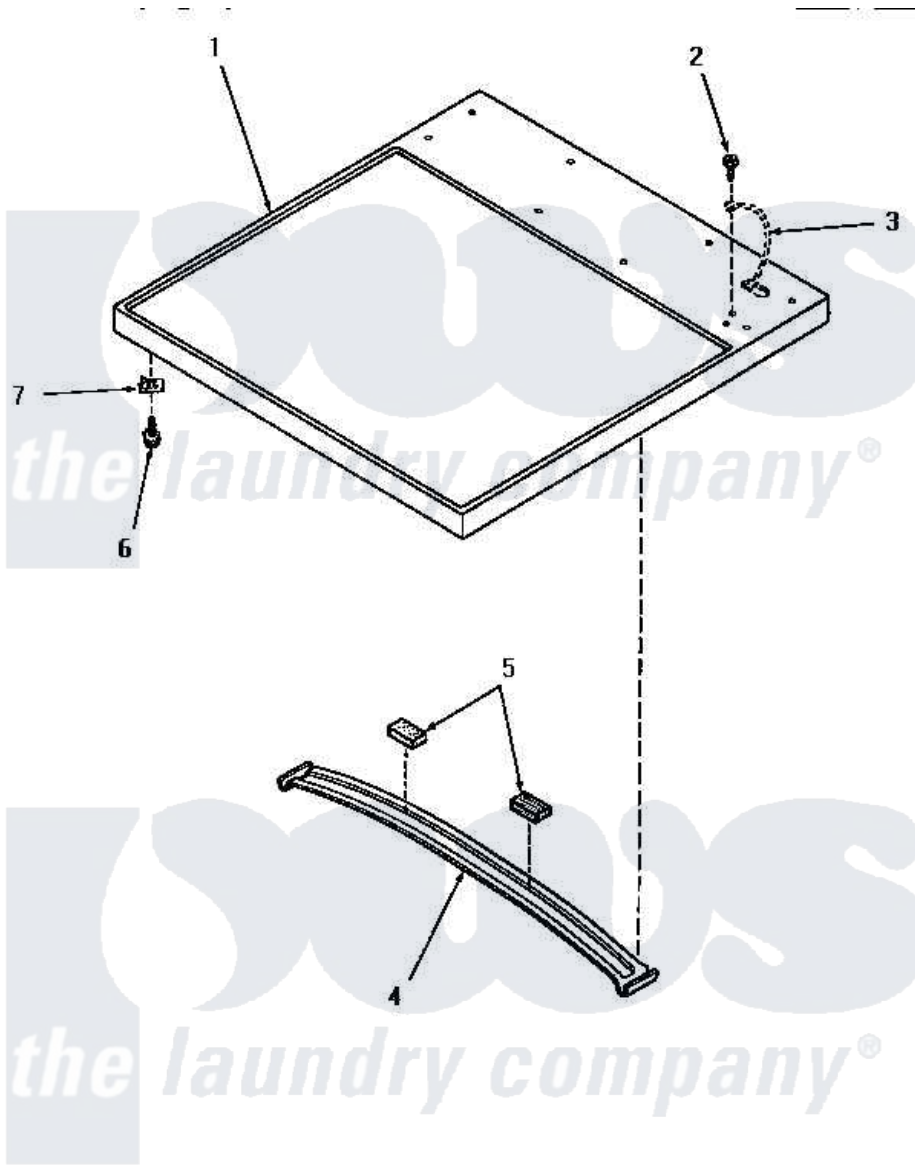

Amana HG5009 02 - CABINET TOP

CABINET TOP

Amana [Residential Amana HG5009 Dryer Parts](#) Parts Diagram 02 - CABINET TOP

[Click on the part number to view part](#)

Item	Original Part Number	Replaced By	Status	Part Description
1	0057066		Not Available	SUB 56767,OVERLOAD
"	57066W		Not Available	ASSY, TOP PANEL-DOMESTIxREPLACE
"	57066L		Not Available	ASSY, TOP PANEL-DOMESTI
"	57066K		Not Available	CABINET TOP, COFFEE
"	57066A		Not Available	CABONET TOP, AVOCADO
2	51784		Not Available	SCREW, 10B-16 X 1/2 HEX
3	Y00000000		Not Available	SEE NOTE GROUND WIRE, GREEN
4	56213		Not Available	TOP BRACE
5	56968		Not Available	PAD, FELT-ADHESIVE BACK
6	23008			Screw, 10-24 X 3/4 Sems
7	20249	36020		Nut-10-24