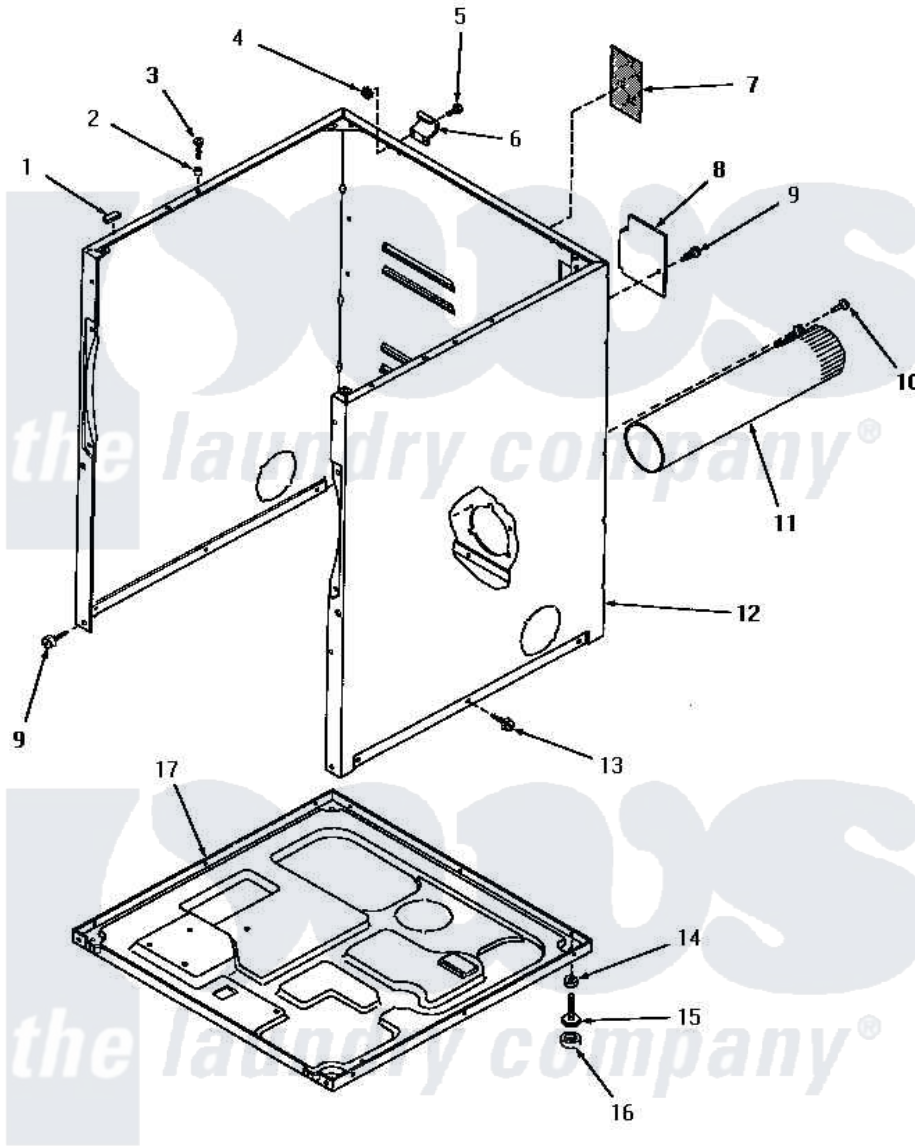

Amana HG5009 03 - CABINET, EXHAUST DUCT & BASE

CABINET, EXHAUST DUCT AND BASE

Amana [Residential Amana HG5009 Dryer Parts](#) Parts Diagram 03 - CABINET, EXHAUST DUCT & BASE
 Click on the part number to view part

| Item | Original Part Number | Replaced By | Status | Part Description |
|------|------------------------|--------------------------|---------------|-----------------------------|
| 1 | Y56128 | | | Pad, Bumper |
| 2 | 56079 | 505187 | | Locator, Panel |
| 3 | 56086 | Y014874 | | Screw, Idler Arm And Sleeve |
| 4 | 23951 | M0282009 | | Nut |
| 5 | Y90576 | | Not Available | HEX HEAD SCREW |
| 6 | 56043 | | Not Available | HINGE, TOP |
| 7 | 56427 | | Not Available | STICKER |
| 8 | 56044 | 60821 | | Access Cover |
| 9 | 25723 | 27001200 | | Screw |
| 10 | 25724 | | Not Available | HEX HEAD SCREW |
| 11 | 56118 | | Not Available | ASSY, EXHAUST DUCT |
| 12 | 57070A | | Not Available | CABINET, AVOCADO |
| " | 57070H | | Not Available | ASSY, DRYER CABINET |
| " | 57070K | | Not Available | CABINET, COFFEE |
| " | 57070L | | Not Available | CABINET, ALMOND |
| " | 57070W | | Not Available | CABINET, WHITE |

| | | | |
|----|-----------------------|-------------------------|-------------------------|
| 13 | 51784 | Not Available | SCREW, 10B-16 X 1/2 HEX |
| 14 | 20274 | 62739 | Nut, Lock |
| 15 | Y52696 | Y305086 | Adjustable Leg And Nut |
| 16 | 70282 | Y314137 | Foot, Rubber |
| 17 | 56074 | | Base |