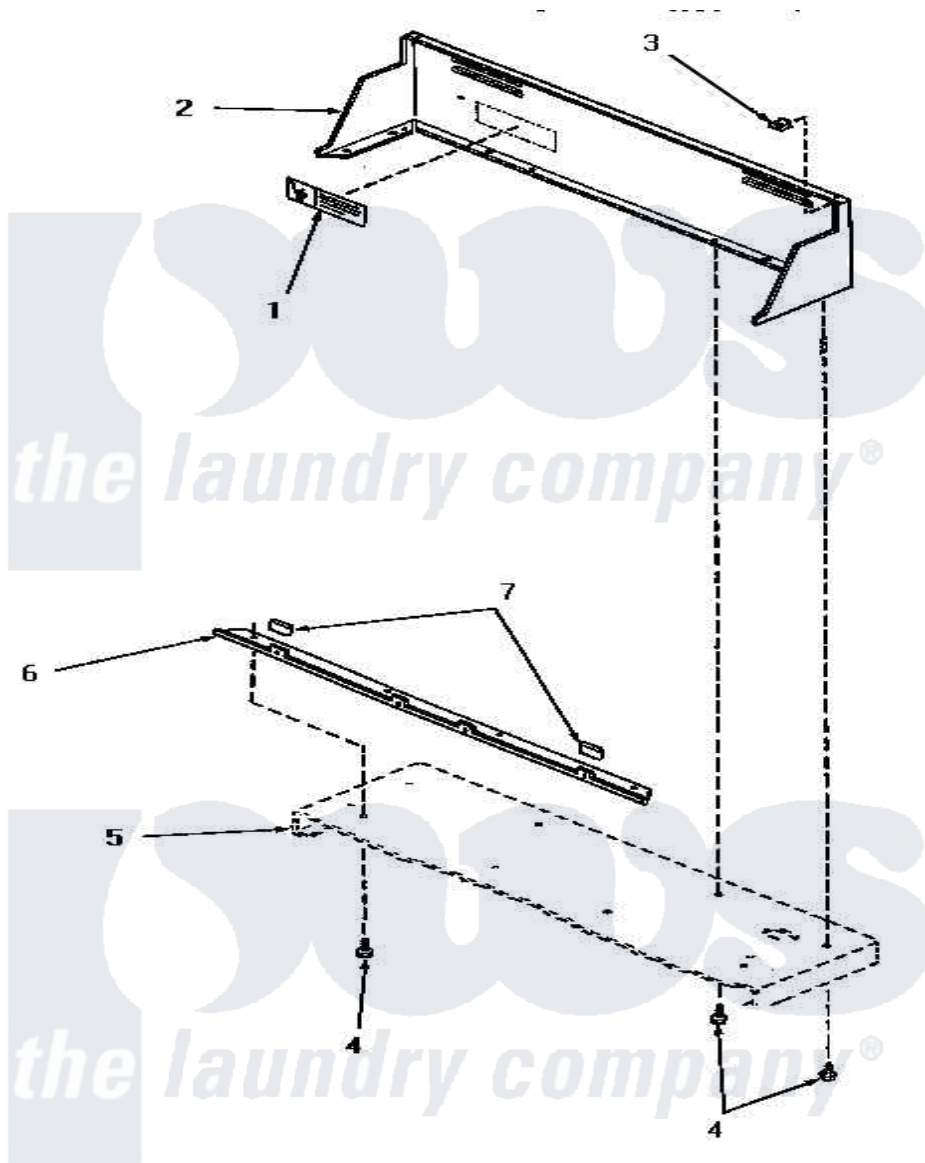

# Amana HG5009 04 - CONTROL HOOD

## CONTROL HOOD

Amana [Residential Amana HG5009 Dryer Parts](#) Parts Diagram 04 - CONTROL HOOD

[Click on the part number to view part](#)

Item	Original Part Number	Replaced By	Status	Part Description
1	24903		Not Available	STICKER,DISCONNECT POW
2	56014W		Not Available	CONTROL HOOD, WHITE
"	56014L		Not Available	CONTROL HOOD, ALMOND
"	56014K		Not Available	CONTROL HOOD, COFFEE
"	56014H		Not Available	CONTROL HOOD, HARVEST GOLD
"	56014A		Not Available	CONTROL HOOD, AVOCADO
3	<a href="#">24522</a>			Nut, Speed-8ab-18 C1995
4	55985	<a href="#">W10116760</a>		Screw
5	Y00000000		Not Available	SEE NOTE CABINET TOP
6	56070		Not Available	ANGLE,MOUNTING-CONTROL
7	24859		Not Available	SLEEVE,SUPPORT ANGLE