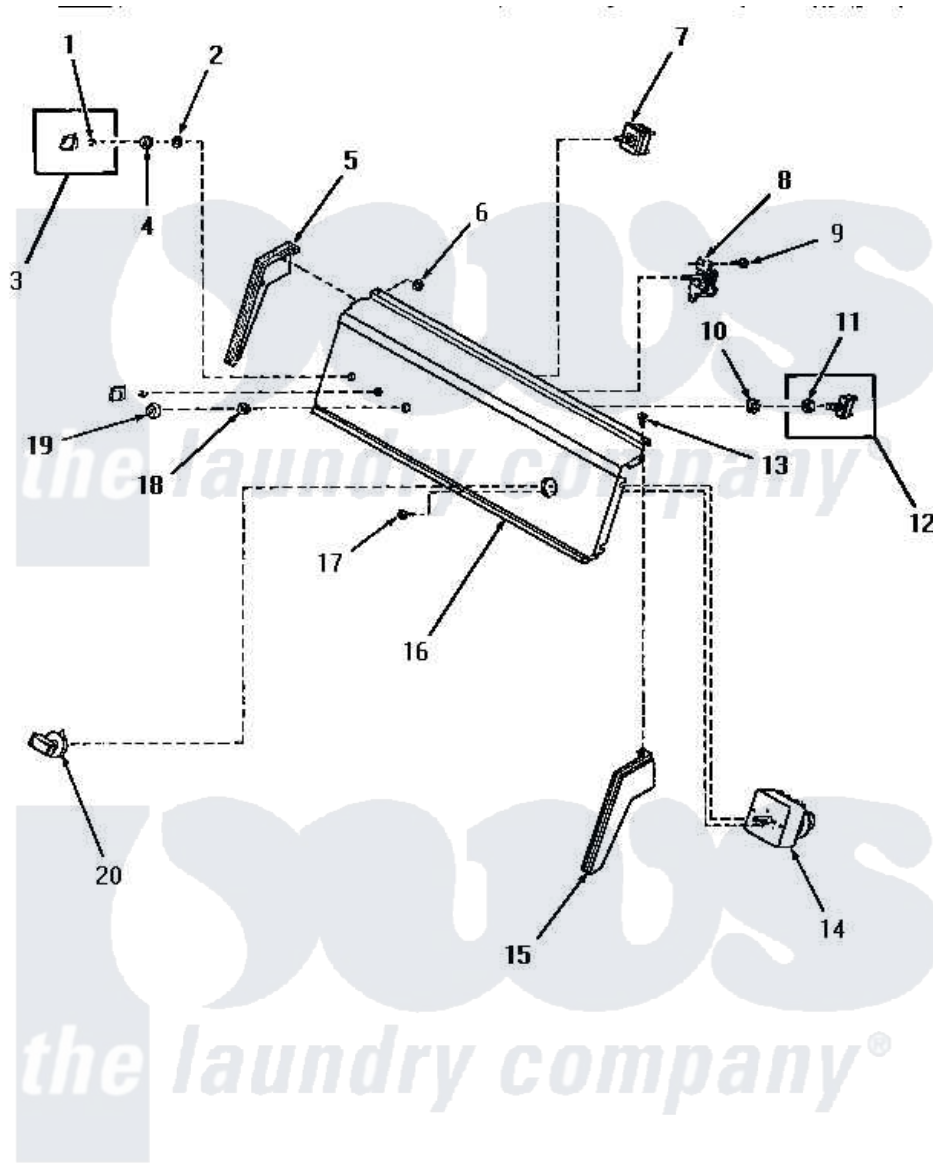

Amana HG5009 05 - CONTROL PANEL & CONTROLS

CONTROL PANEL AND CONTROLS

Amana [Residential Amana HG5009 Dryer Parts](#) Parts Diagram 05 - CONTROL PANEL & CONTROLS
 Click on the part number to view part

Item	Original Part Number	Replaced By	Status	Part Description
"	NOTE:		Not Available	THE 56225 GAS VALVE HAS BEEN REPLACED BY THE 58804 GAS VALVE--SEE PAGES 14 AND 15.
1	10519		Not Available	RETAINER
2	91176			Lockwasher, 3/8 Intshkp
3	28124		Not Available	ASSY,KNOB-SWITCH
4	24205			Nut, Knurled 3/8-24
5	25124		Not Available	CONTROL HOOD END, LEFT
6	25126	5303284616		Clip
7	58813	58813P		Switch W/Instructions
"	52624	58813P		Switch W/Instructions
8	53516		Not Available	BUZZER
9	55985	W10116760		Screw
10	25820		Not Available	LOCKWASHER,1/2 INT SHK
11	52947			Nut, Hex 15/32-32
12	57349	55882P		Assembly- Switch

13	25232	Not Available	SCREW,8AB-18X7/8 OVAL
14	52167	Not Available	TIMER
15	25123	Not Available	CONTROL HOOD END, RIGHT
16	57345	Not Available	ASSY,CONTROL PANEL
17	70212		Screw, 8-32 X 5/32 RD H
18	Y24206	Not Available	NUT,KNURLED
19	57327	Not Available	COLLAR,SWITCH
20	57326	Not Available	ASSY,KNOB-TIMER- WOODGR