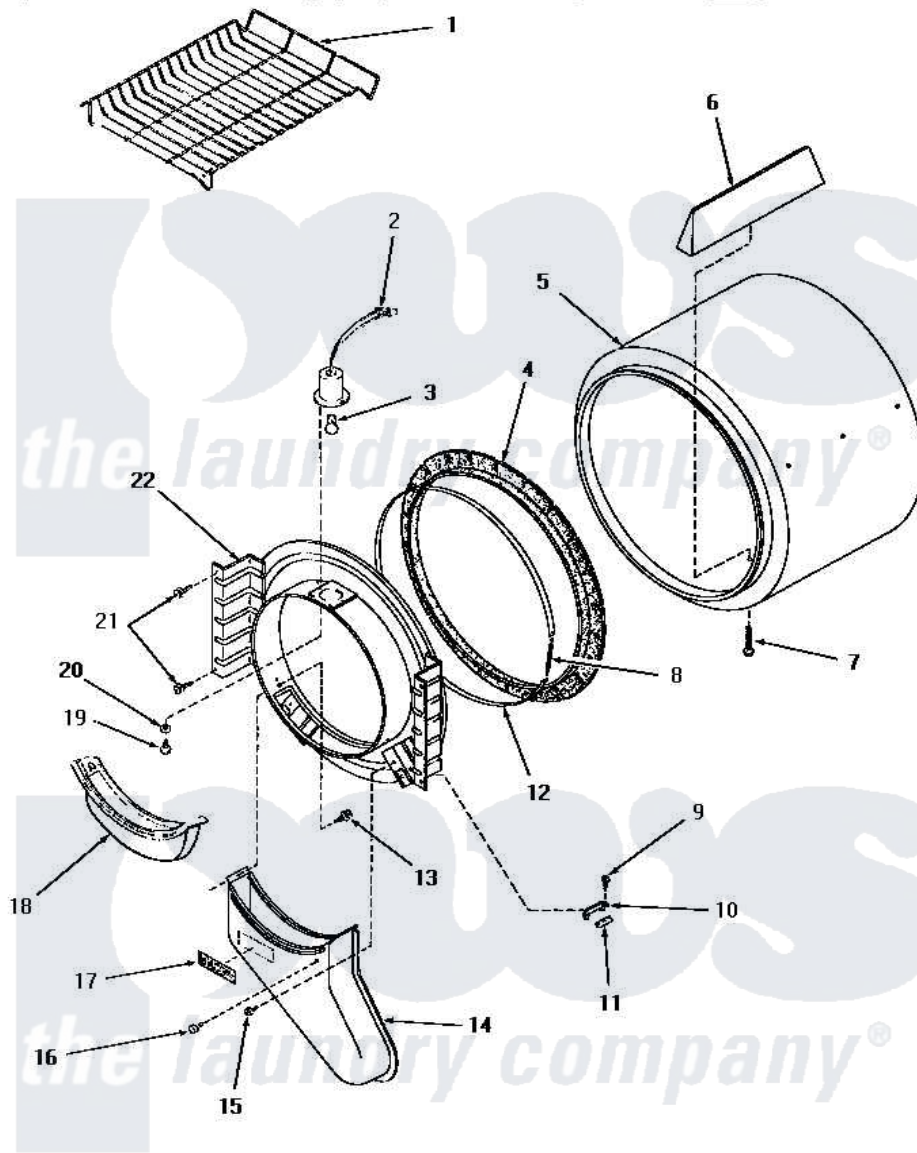

Amana HG5009 07 - FR BLKHD, AIR DUCT, FELT SEAL & CYLINDER

FRONT BULKHEAD, AIR DUCT, FELT SEAL AND CYLINDER

Amana [Residential Amana HG5009 Dryer Parts](#) Parts Diagram 07 - FR BLKHD, AIR DUCT, FELT SEAL & CYLINDER
 Click on the part number to view part

Item	Original Part Number	Replaced By	Status	Part Description
1	58846		Not Available	RACK, DRYING
3	Y54608	31001575		Bulb, Cylinder Light
4	56088			Assembly, Seal
5	56175		Not Available	ASSY, CYLINDER PACK
6	56013		Not Available	BAFFLE, CYLINDER-SHORT-
7	56131		Not Available	SCREW, 10BT X 1 TAPPING
8	52310			Spring
9	23222	3177991		Screw
10	57005	61448		Glide, Cylinder-Rulon F
11	56058	510189		Pad Felt
12	Y56090		Not Available	SEAL STRAP
13	23628	489464		Screw
14	56027		Not Available	AIR DUCT
15	25724		Not Available	HEX HEAD SCREW
16	56938		Not Available	BUMPER
17	24903		Not Available	STICKER, DISCONNECT POW

18	57024	61376P	Filter, Lint-White W/Inst.
19	22145		Not Available
20	51345		Not Available
21	25723	27001200	LOCKWASHER
22	57018		Not Available
			ASSY BULK HEAD