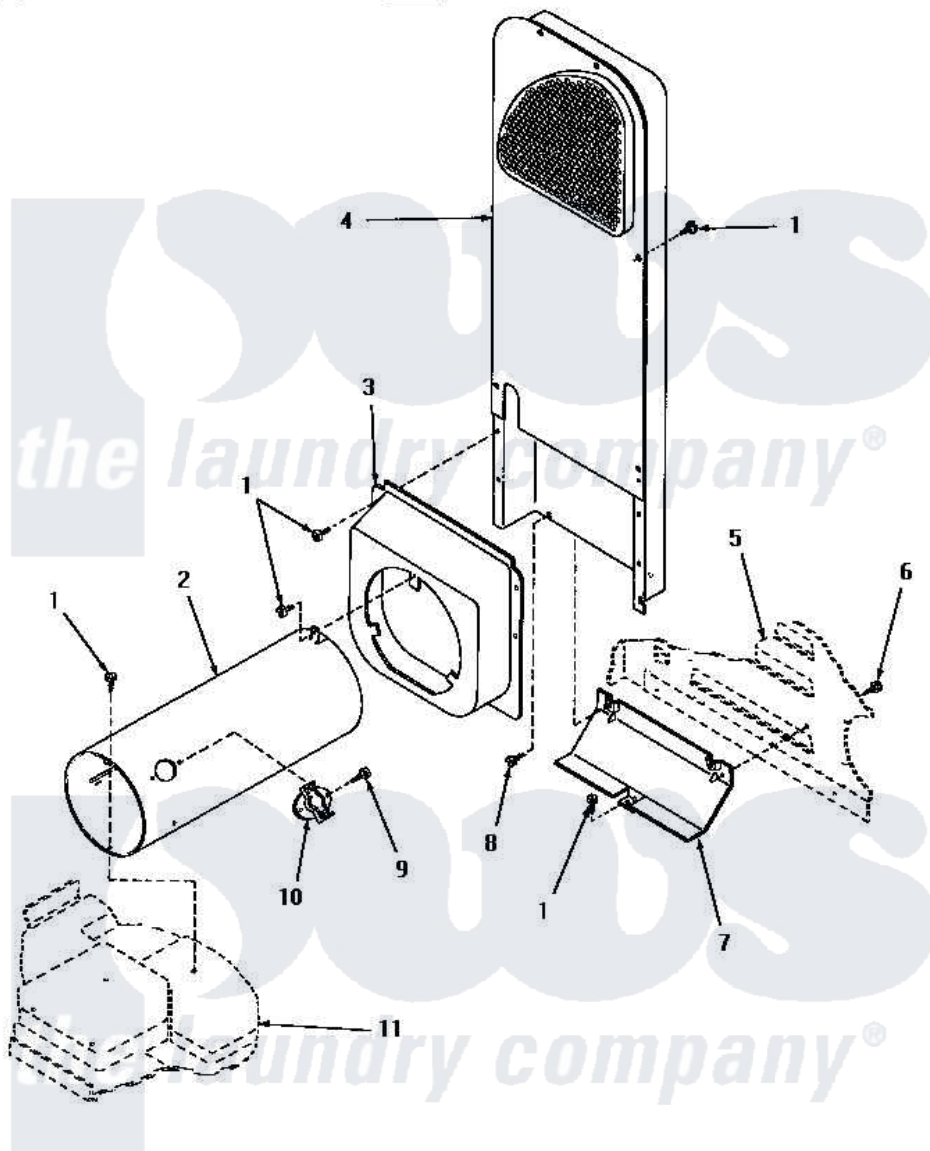

Amana HG5009 10 - HEATER BOX

HEATER BOX (Gas Models)

Amana [Residential Amana HG5009 Dryer Parts](#) Parts Diagram 10 - HEATER BOX
Click on the part number to view part

Item	Original Part Number	Replaced By	Status	Part Description
1	56264	27001200		Screw
2	56240	08013801		Bracket
3	56237	510101		Shroud Heat Duct
4	56029	503605		Assembly, Heater Duct
5	Y00000000		Not Available	SEE NOTE CABINET
6	25723	27001200		Screw
7	58048		Not Available	HEAT SHIELD
8	51780	3390631		Screw, 10-16 X 3/8
9	23222	3177991		Screw
10	58366	489P3		Limit Thermostat
11	Y00000000		Not Available	SEE NOTE BASE