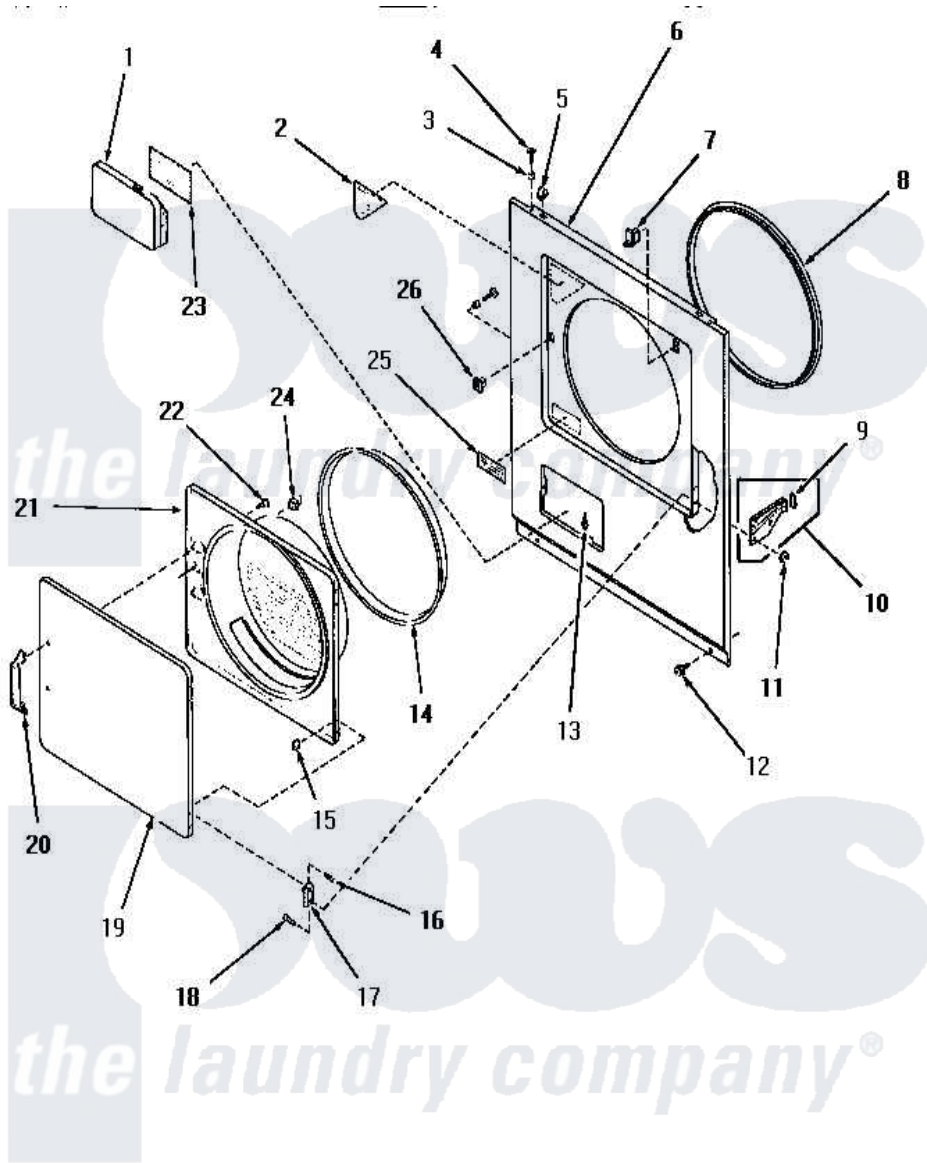

Amana HG5009 12 - LOADING DOOR, FRONT PANEL & SEALS

LOADING DOOR, FRONT PANEL AND SEALS

Amana [Residential Amana HG5009 Dryer Parts](#) Parts Diagram 12 - LOADING DOOR, FRONT PANEL & SEALS
 Click on the part number to view part

Item	Original Part Number	Replaced By	Status	Part Description
1	56535W	60795W		Door, Access
"	56162A		Not Available	ACCESS DOOR, AVOCADO
"	56162H		Not Available	ACCESS DOOR, HARVEST GOLD
"	56162K		Not Available	ACCESS DOOR, COFFEE
"	56162L		Not Available	DOOR,ACCESS
"	56162W		Not Available	ACCESS DOOR, WHITE
"	56535A		Not Available	ACCESS DOOR, AVOCADO
"	56535L		Not Available	ACCESS DOOR, L
"	57446A		Not Available	ACCESS DOOR, AVOCADO
"	57446H		Not Available	DOOR, ACCESS (GOLD)
"	57446K		Not Available	ACCESS DOOR, COFFEE
"	57446L		Not Available	DOOR,ACCESS
"	57446W		Not Available	DOOR, ACCESS (WHITE)
"	56535K		Not Available	ACCESS DOOR, COFFEE
"	56535H		Not Available	ACCESS DOOR, HARVEST GOLD