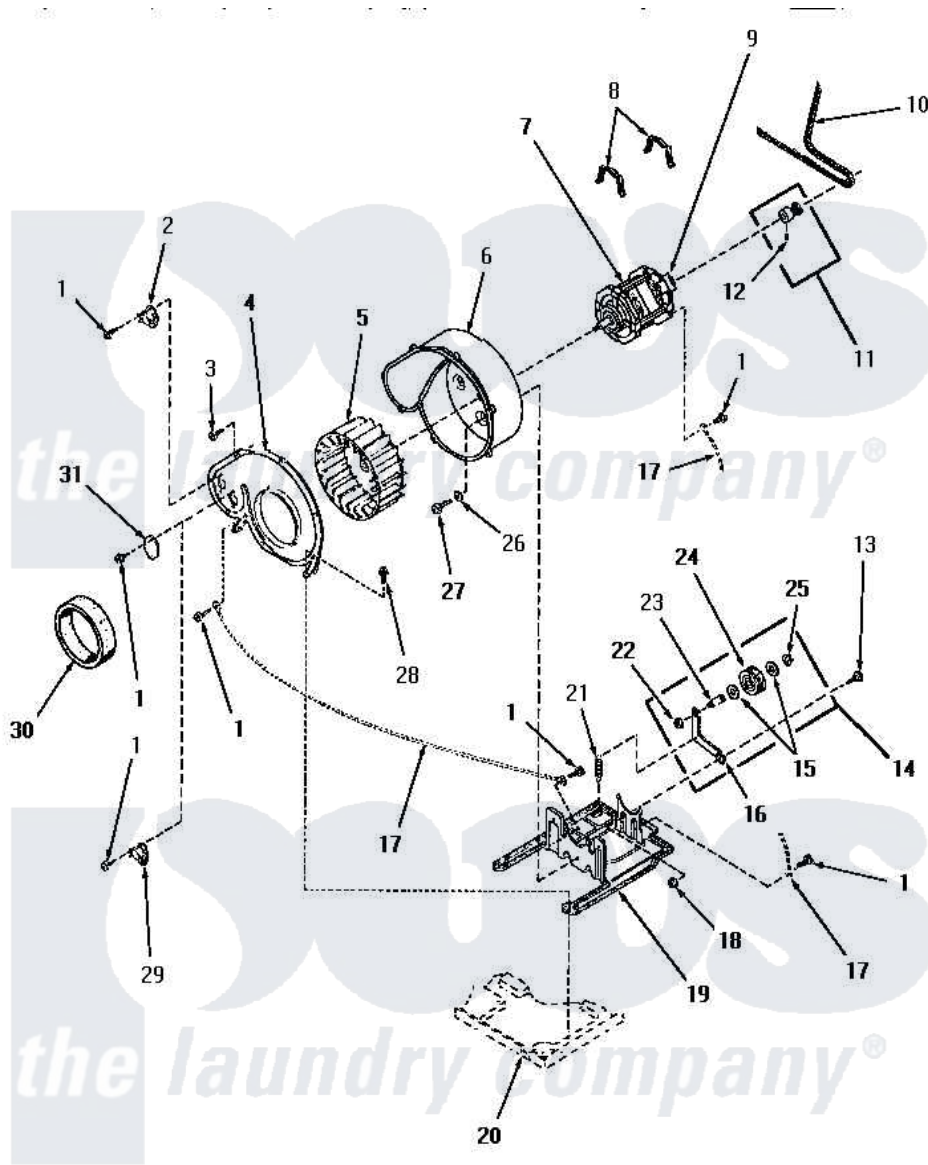

# Amana HG5009 13 - MOTOR, EXHAUST FAN & BELT

## MOTOR, EXHAUST FAN AND BELT

Amana [Residential Amana HG5009 Dryer Parts](#) Parts Diagram 13 - MOTOR, EXHAUST FAN & BELT  
 Click on the part number to view part

Item	Original Part Number	Replaced By	Status	Part Description
1	23222	<a href="#">3177991</a>		Screw
2	<a href="#">56410</a>			Thermostat
3	23962	<a href="#">W10116760</a>		Screw
4	56059		Not Available	EXHAUST FAN IMPELLER
5	56000	<a href="#">510139P</a>		Assembly Blower Fan Package
6	<a href="#">56020</a>			Housing, Blower
7	56075	<a href="#">915P3</a>		Motor-Drive
"	Y58044	<a href="#">915P3</a>		Motor-Drive
8	Y58047	<a href="#">660658</a>		Clamp, Motor Mounting 343481 685441
9	53226		Not Available	SWITCH,MOTOR
"	53249		Not Available	SWITCH
10	56095	<a href="#">56095P</a>		Belt Cylinder Package
11	56133	<a href="#">56062P</a>		Kit-Motor
12	52906		Not Available	SETSCREW
13	<a href="#">52567</a>			Bolt, Shoulder

"	56587		Not Available	SCREW, 1/4-20 HEX HD SH
14	Y56170	<a href="#">56170P</a>		Assembly- Idle
15	<a href="#">52549</a>			Washer, 501 ID X3/4 Odx
16	56057		Not Available	LEVER, IDLER
17	Y00000000		Not Available	SEE NOTE GROUND WIRE, GREEN
18	52566	<a href="#">27001225</a>		Nut, Jam Mid Lock 1/4-20
19	Y58045	<a href="#">503613</a>		Mount, Motor
20	Y00000000		Not Available	SEE NOTE BASE
21	<a href="#">56076</a>			Spring, Idler
22	56156	<a href="#">358160</a>		Nut
23	<a href="#">56461</a>			Shaft
24	<a href="#">Y54414</a>			Assembly, Wheel And Bearing
25	<a href="#">23748</a>			Ring, Retaining
26	20492	<a href="#">M0270504</a>		Washer
27	56264	<a href="#">27001200</a>		Screw
28	25723	<a href="#">27001200</a>		Screw
29	56081	<a href="#">56081LAL</a>		Ridig Door Stop
"	56471		Not Available	THERMOSTAT
30	56065		Not Available	SEAL
31	Y0056157		Not Available	SUB 86495, SWITCH, LIGHT