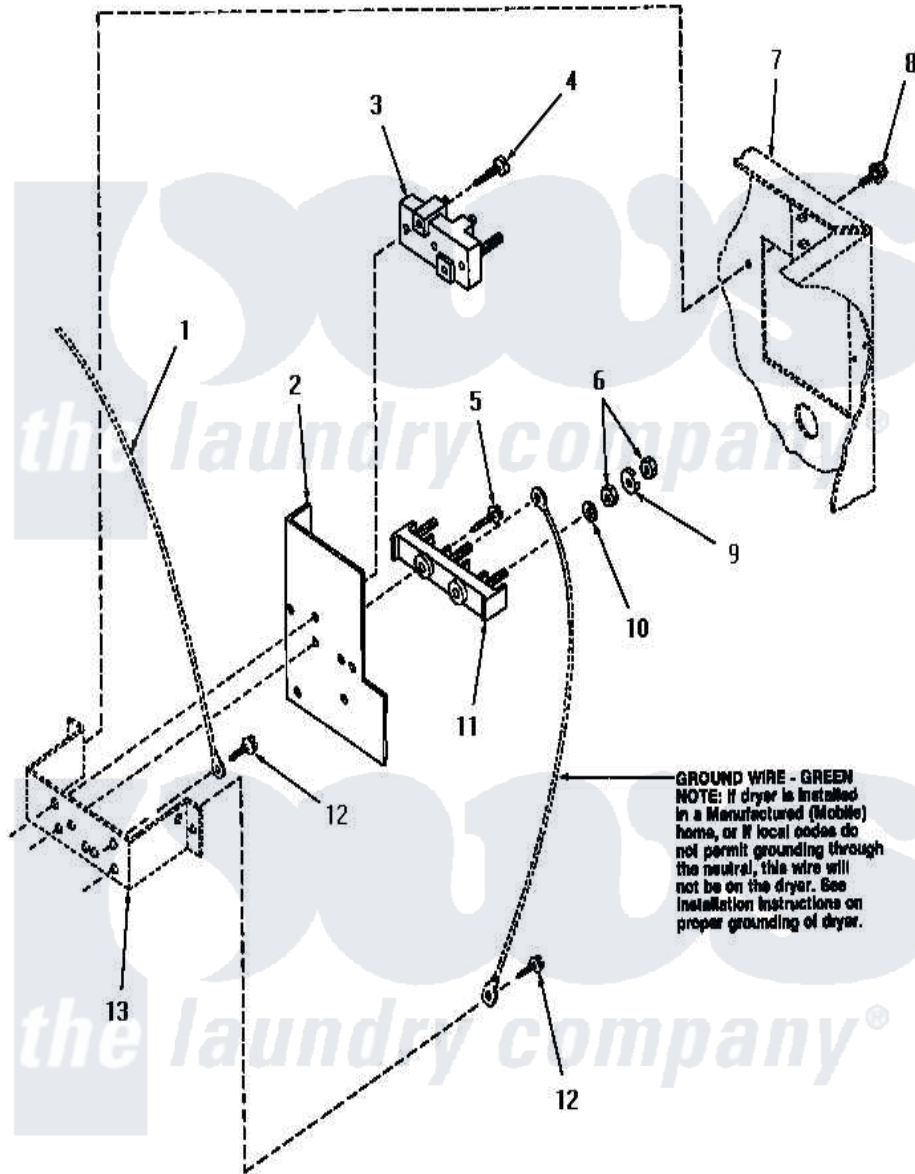

Amana HG5009 16 - TERMINAL BLOCK

Amana [Residential Amana HG5009 Dryer Parts](#) Parts Diagram 16 - TERMINAL BLOCK
 Click on the part number to view part

Item	Original Part Number	Replaced By	Status	Part Description
1	Y00000000		Not Available	SEE NOTE GROUND WIRE, GREEN
2	56087			Shield, Terminal Block
3	50854	33001244		Block, Terminal
4	Q6535		Not Available	SCREW, 10B-16 X 3/4 ROU
5	56131		Not Available	SCREW, 10BT X 1 TAPPING
6	Q6163		Not Available	NUT
7	Y00000000		Not Available	SEE NOTE CABINET
8	25723	27001200		Screw
9	51474		Not Available	WASHER, 13/64IDX1/2ODX.
10	56552		Not Available	LOCKWASHER
11	58555		Not Available	TERMINAL BLOCK
12	51784		Not Available	SCREW, 10B-16 X 1/2 HEX
13	Y00000000		Not Available	SEE NOTE TERMINAL BLOCK BRACKET