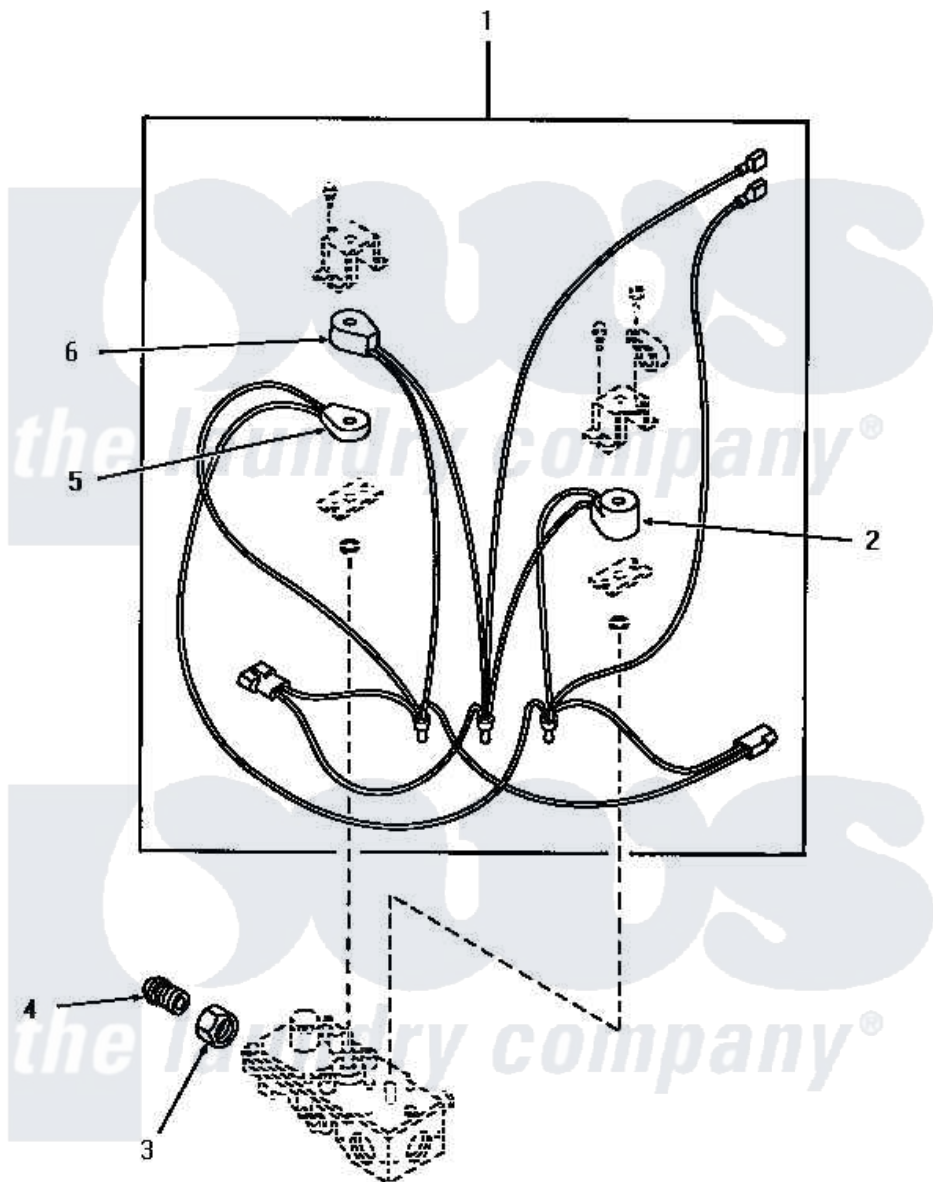

# Amana HG5390 01 - 56225 GAS VALVE ASSY

Amana [Residential Amana HG5390 Washer Parts](#) Parts Diagram 01 - 56225 GAS VALVE ASSY  
 Click on the part number to view part

Item	Original Part Number	Replaced By	Status	Part Description
1	<a href="#">56225A</a>			Kit, Coil
2	56225D	<a href="#">56225A</a>		Kit, Coil
3	56281		Not Available	NUT, UNION
4	56282		Not Available	NIPPLE
5	56225C	<a href="#">56225A</a>		Kit, Coil
6	56225B	<a href="#">56225A</a>		Kit, Coil
NI	56225		Not Available	GAS VALVE ASSEMBLY