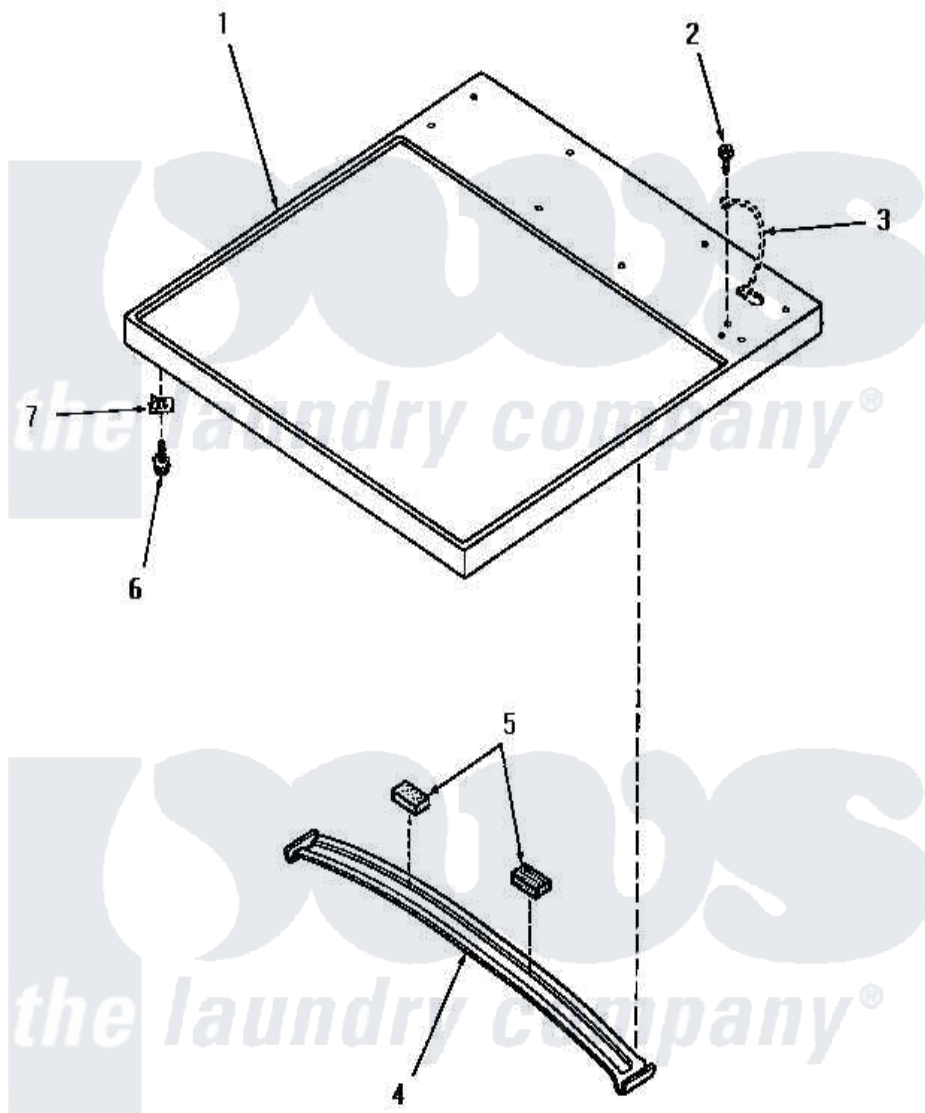

Amana HG5390 02 - CABINET TOP

Amana Residential Amana HG5390 Washer Parts Parts Diagram 02 - CABINET TOP
 Click on the part number to view part

Item	Original Part Number	Replaced By	Status	Part Description
1	57066H			Assembly, Top Panel-Domesti
"	57066W		Not Available	ASSY, TOP PANEL-DOMESTIxREPLACE
"	57066L		Not Available	ASSY, TOP PANEL-DOMESTI
"	57066K		Not Available	CABINET TOP, COFFEE
"	57066A		Not Available	CABONET TOP, AVOCADO
2	51784		Not Available	SCREW, 10B-16 X 1/2 HEX
3	Y00000000		Not Available	SEE NOTE GROUND WIRE, GREEN
4	56213		Not Available	TOP BRACE
5	56968		Not Available	PAD, FELT-ADHESIVE BACK
6	23008			Screw, 10-24 X 3/4 Sems
7	20249	36020		Nut-10-24