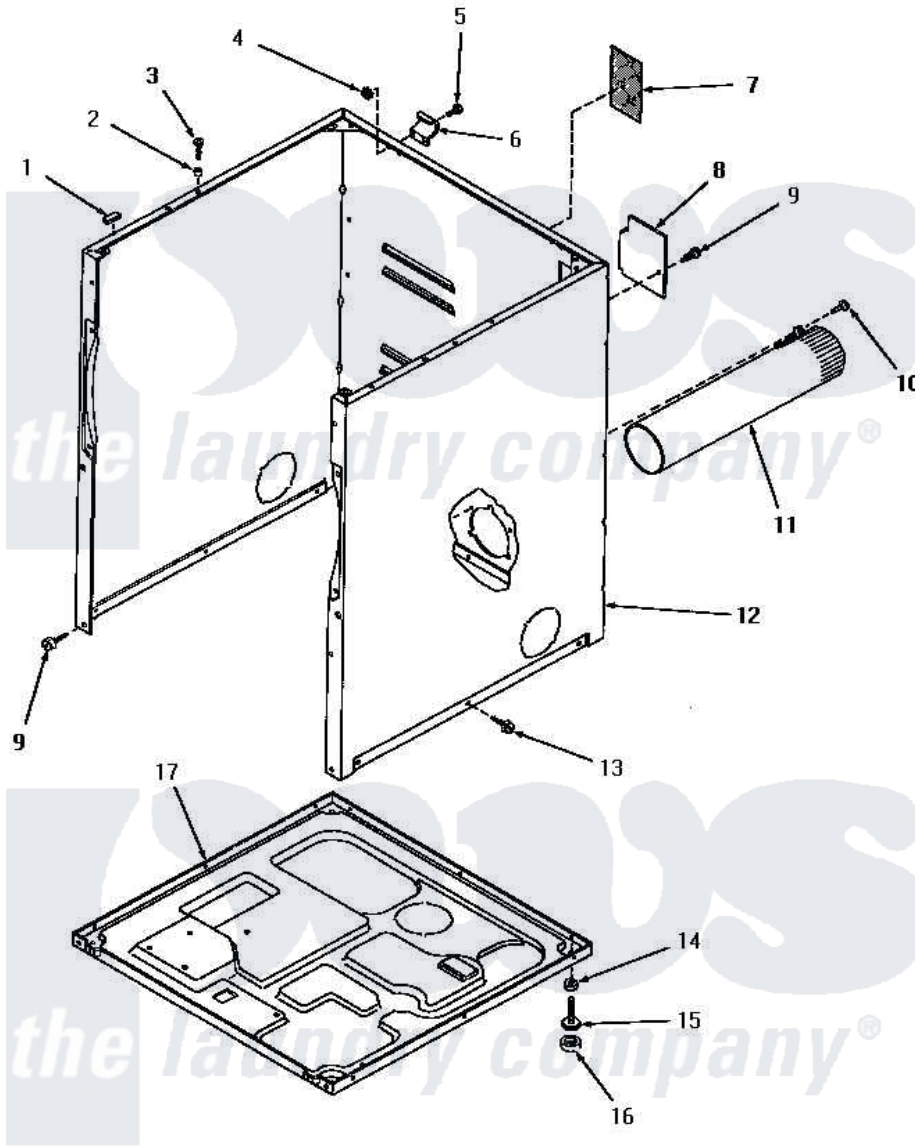

Amana HG5390 03 - CABINET, EXHAUST DUCT & BASE

CABINET, EXHAUST DUCT AND BASE

Amana [Residential Amana HG5390 Washer Parts](#) Parts Diagram 03 - CABINET, EXHAUST DUCT & BASE
 Click on the part number to view part

Item	Original Part Number	Replaced By	Status	Part Description
1	Y56128			Pad, Bumper
2	56079	505187		Locator, Panel
3	56086	Y014874		Screw, Idler Arm And Sleeve
4	23951	M0282009		Nut
5	25723	27001200		Screw
"	Y90576		Not Available	HEX HEAD SCREW
6	56043		Not Available	HINGE, TOP
7	56427		Not Available	STICKER
8	56044	60821		Access Cover
9	25723	27001200		Screw
10	25724		Not Available	HEX HEAD SCREW
11	56118		Not Available	ASSY, EXHAUST DUCT
12	57070A		Not Available	CABINET, AVOCADO
"	57070H		Not Available	ASSY, DRYER CABINET
"	57070K		Not Available	CABINET, COFFEE
"	57070L		Not Available	CABINET, ALMOND

"	57070W		Not Available	CABINET, WHITE
13	51784		Not Available	SCREW, 10B-16 X 1/2 HEX
14	20274	62739		Nut, Lock
15	Y52696	Y305086		Adjustable Leg And Nut
16	70282	Y314137		Foot, Rubber
17	56074			Base