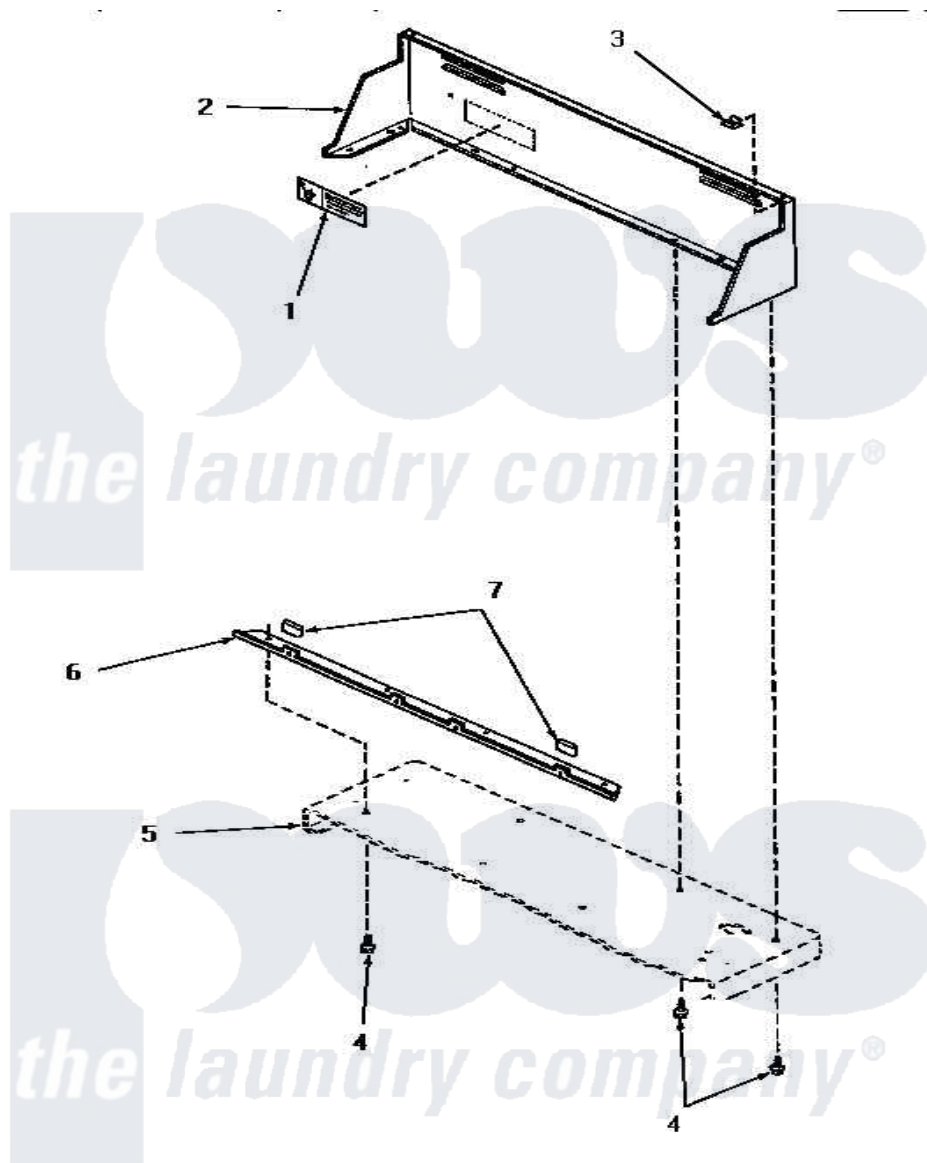

Amana HG5390 04 - CONTROL HOOD

CONTROL HOOD

[Amana Residential Amana HG5390 Washer Parts](#) Parts Diagram 04 - CONTROL HOOD

[Click on the part number to view part](#)

Item	Original Part Number	Replaced By	Status	Part Description
1	24903		Not Available	STICKER,DISCONNECT POW
2	56014W		Not Available	CONTROL HOOD, WHITE
"	56014L		Not Available	CONTROL HOOD, ALMOND
"	56014K		Not Available	CONTROL HOOD, COFFEE
"	56014H		Not Available	CONTROL HOOD, HARVEST GOLD
"	56014A		Not Available	CONTROL HOOD, AVOCADO
3	24522			Nut, Speed-8ab-18 C1995
4	55985	W10116760		Screw
5	Y00000000		Not Available	SEE NOTE CABINET TOP
6	56070		Not Available	ANGLE,MOUNTING-CONTROL
7	24859		Not Available	SLEEVE,SUPPORT ANGLE