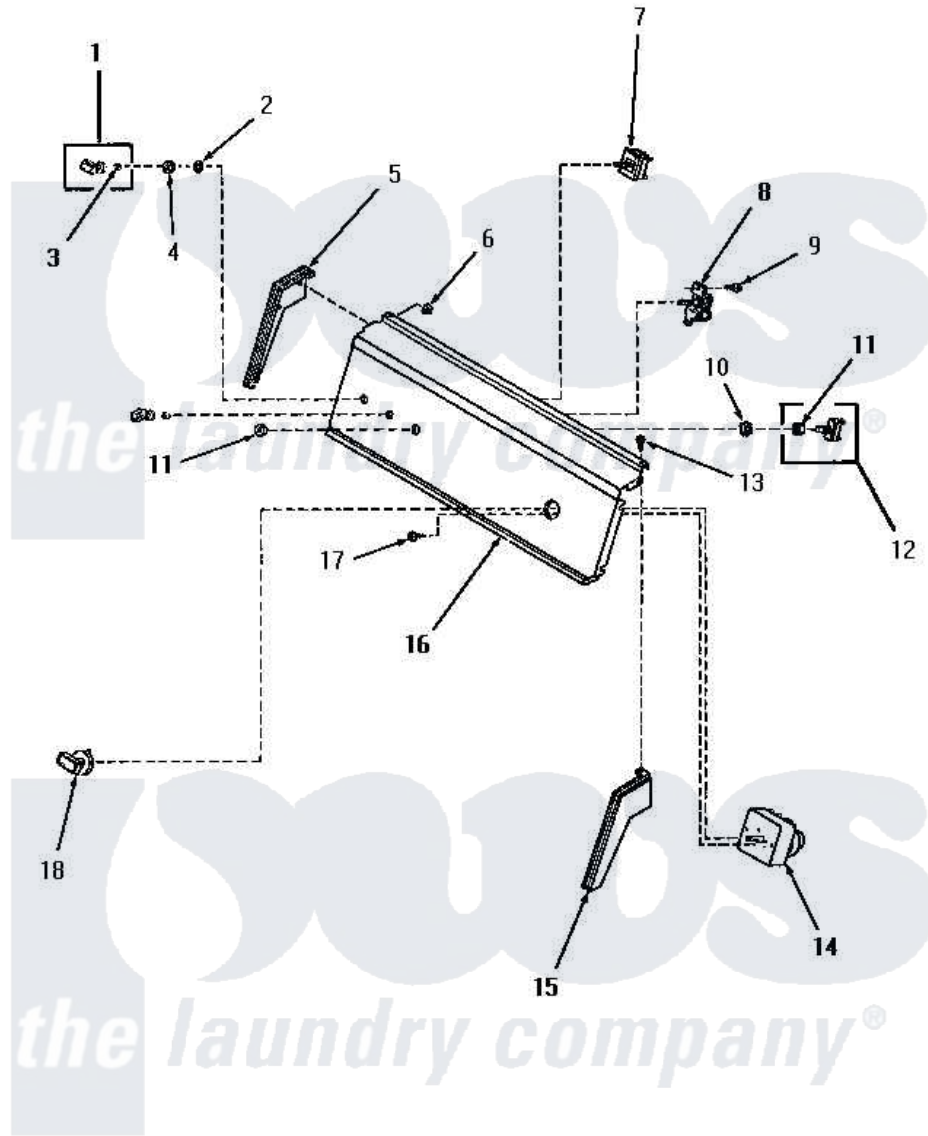

# Amana HG5390 05 - CONTROL PANEL & CONTROLS

## CONTROL PANEL AND CONTROLS

Amana [Residential Amana HG5390 Washer Parts](#) Parts Diagram 05 - CONTROL PANEL & CONTROLS

[Click on the part number to view part](#)

Item	Original Part Number	Replaced By	Status	Part Description
"	NOTE:		Not Available	THE 56225 GAS VALVE HAS BEEN REPLACED BY THE 58804 GAS VALVE--SEE PAGES 14, 15.
1	27379		Not Available	ASSY,KNOB-SWITCH
2	<a href="#">91176</a>			Lockwasher, 3/8 Intshkp
3	10519		Not Available	RETAINER
4	<a href="#">24205</a>			Nut, Knurled 3/8-24
5	25124		Not Available	CONTROL HOOD END, LEFT
6	25126	<a href="#">5303284616</a>		Clip
9	55985	<a href="#">W10116760</a>		Screw
10	25820		Not Available	LOCKWASHER,1/2 INT SHK
11	<a href="#">52947</a>			Nut, Hex 15/32-32
12	55882	<a href="#">55882P</a>		Assembly- Switch
13	25232		Not Available	SCREW,8AB-18X7/8 OVAL
14	52167		Not Available	TIMER
15	25123		Not Available	CONTROL HOOD END, RIGHT

16 Y0056820

Not Available

REFLECTOR, SHELF

17 [70212](#)

Screw, 8-32 X 5/32 RD H

18 56508

Not Available

ASSY,KNOB-TIMER