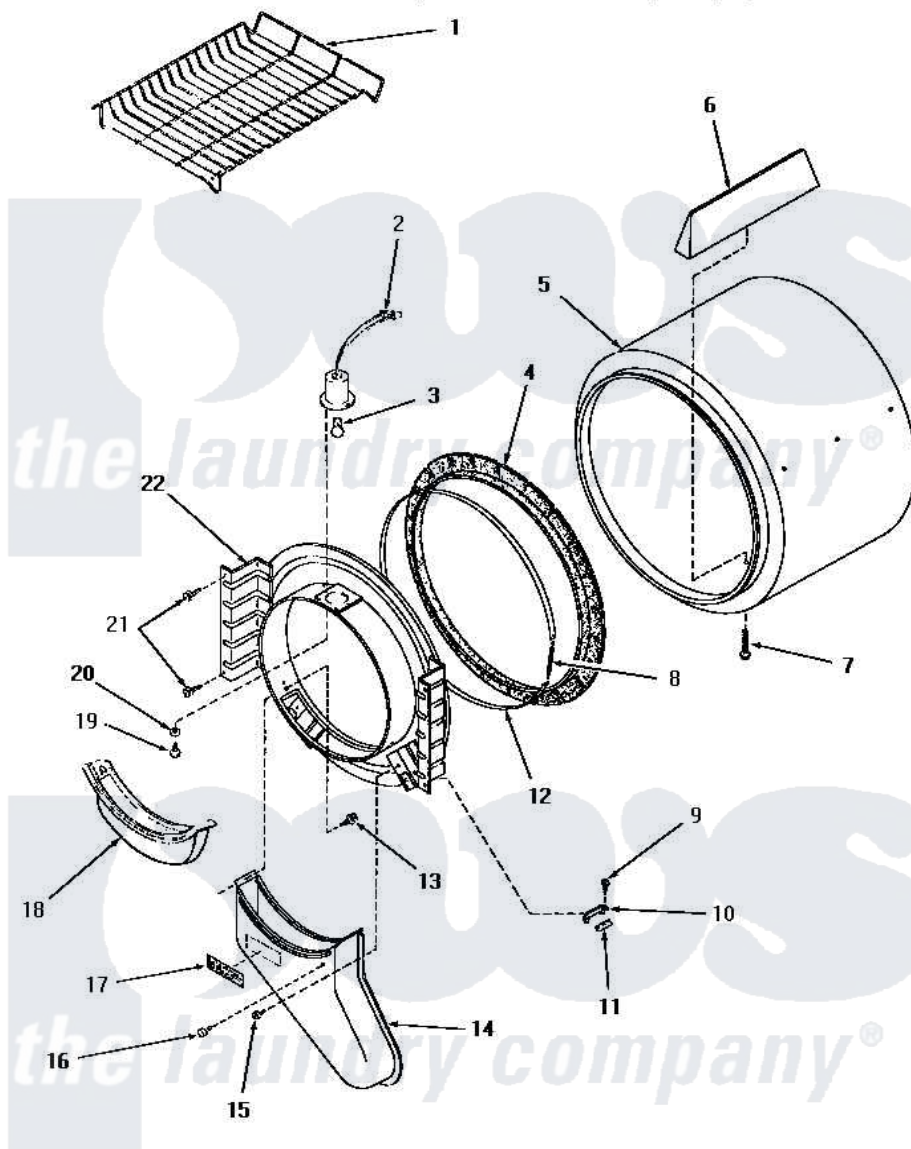

Amana HG5390 07 - FR BLKHD, AIR DUCT, FELT SEAL & CYLINDER

FRONT BULKHEAD, AIR DUCT, FELT SEAL AND CYLINDER

Amana [Residential Amana HG5390 Washer Parts](#) Parts Diagram 07 - FR BLKHD, AIR DUCT, FELT SEAL & CYLINDER
 Click on the part number to view part

Item	Original Part Number	Replaced By	Status	Part Description
1	58846		Not Available	RACK, DRYING
3	Y54608	31001575		Bulb, Cylinder Light
4	56088			Assembly, Seal
5	56175		Not Available	ASSY, CYLINDER PACK
6	56013		Not Available	BAFFLE, CYLINDER-SHORT-
7	56131		Not Available	SCREW, 10BT X 1 TAPPING
8	52310			Spring
9	23222	3177991		Screw
10	56053	61448		Glide, Cylinder-Rulon F
"	57005	61448		Glide, Cylinder-Rulon F
11	56058	510189		Pad Felt
12	Y56090		Not Available	SEAL STRAP
13	23628	489464		Screw
14	56027		Not Available	AIR DUCT
15	25724		Not Available	HEX HEAD SCREW
16	56938		Not Available	BUMPER

17	24903	Not Available	STICKER,DISCONNECT POW
18	57024	61376P	Filter, Lint-White W/Inst.
19	22145	Not Available	SCREW,6Z-20X 3/8 SS RD
20	51345	Not Available	LOCKWASHER
21	25723	27001200	Screw
22	Y0056154	Not Available	RELAY