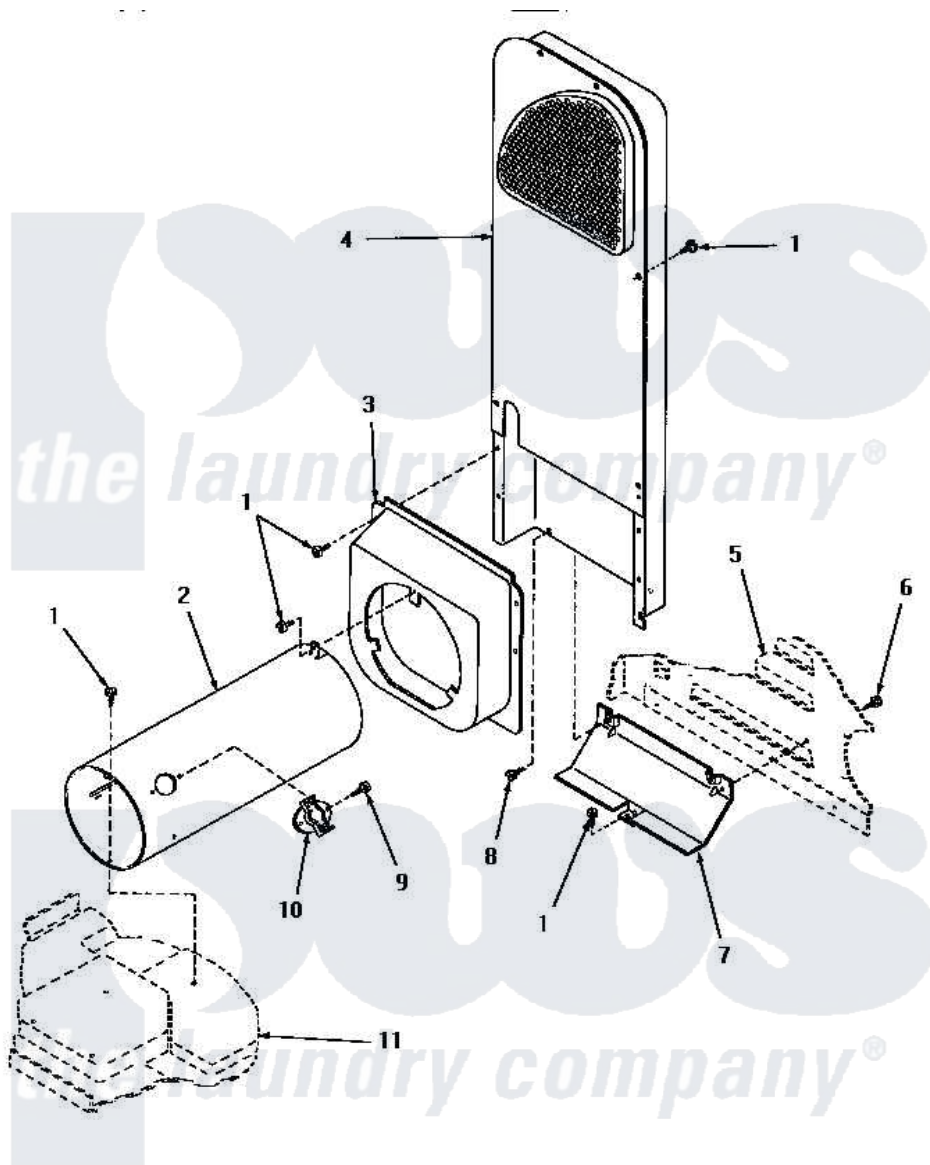

Amana HG5390 10 - HEATER BOX

HEATER BOX (Gas Models)

Amana [Residential Amana HG5390 Washer Parts](#) Parts Diagram 10 - HEATER BOX

[Click on the part number to view part](#)

Item	Original Part Number	Replaced By	Status	Part Description
1	56264	27001200		Screw
2	56240	08013801		Bracket
3	56237	510101		Shroud Heat Duct
4	56029	503605		Assembly, Heater Duct
5	Y00000000		Not Available	SEE NOTE CABINET
6	25723	27001200		Screw
7	58048		Not Available	HEAT SHIELD
8	51780	3390631		Screw, 10-16 X 3/8
9	23222	3177991		Screw
10	58366	489P3		Limit Thermostat
11	Y00000000		Not Available	SEE NOTE BASE