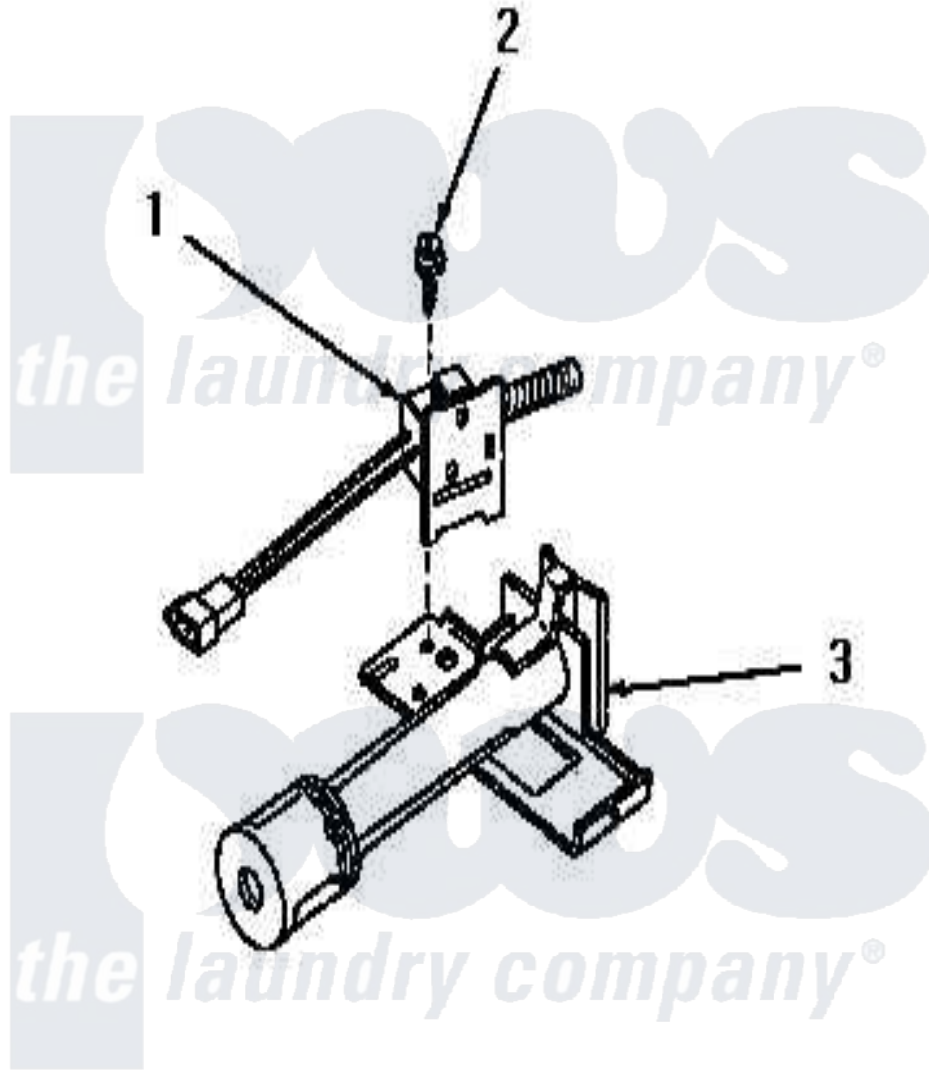

Amana HG5390 11 - IGNITER (CHANGE)

Amana [Residential Amana HG5390 Washer Parts](#) Parts Diagram 11 - IGNITER (CHANGE)
Click on the part number to view part

Item	Original Part Number	Replaced By	Status	Part Description
1	58823	37001308		Ignitor
2	56693			Screw, No.6-20 x. 44/.41 In
3	Y0000000		Not Available	SEE NOTE BURNER TUBE ASSEMBLY