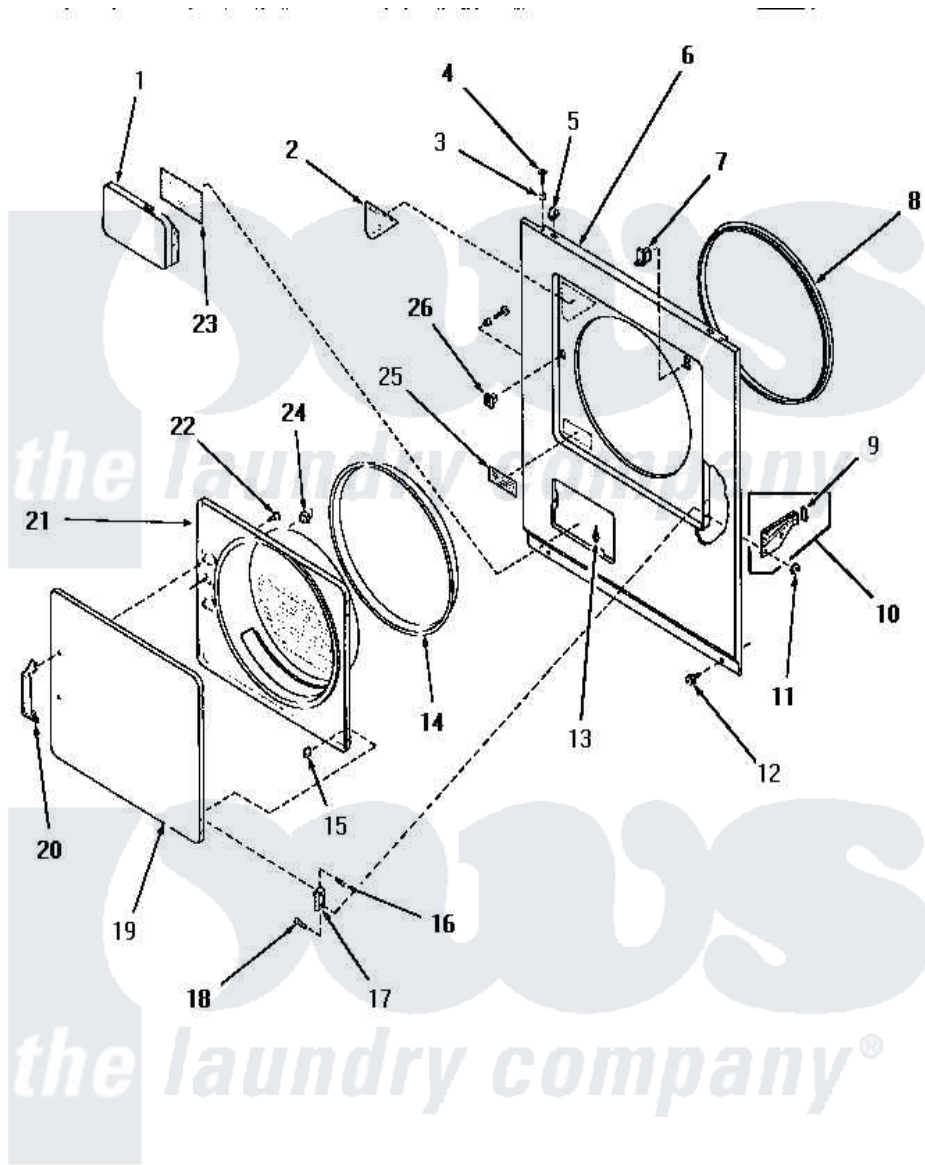

Amana HG5390 12 - LOADING DOOR, FRONT PANEL & SEALS

LOADING DOOR, FRONT PANEL AND SEALS

Amana [Residential Amana HG5390 Washer Parts](#) Parts Diagram 12 - LOADING DOOR, FRONT PANEL & SEALS
 Click on the part number to view part

Item	Original Part Number	Replaced By	Status	Part Description
1	56535W	60795W		Door, Access
"	56162A		Not Available	ACCESS DOOR, AVOCADO
"	56162H		Not Available	ACCESS DOOR, HARVEST GOLD
"	56162K		Not Available	ACCESS DOOR, COFFEE
"	56162L		Not Available	DOOR,ACCESS
"	56162W		Not Available	ACCESS DOOR, WHITE
"	56535A		Not Available	ACCESS DOOR, AVOCADO
"	56535L		Not Available	ACCESS DOOR, L
"	57446A		Not Available	ACCESS DOOR, AVOCADO
"	57446H		Not Available	DOOR, ACCESS (GOLD)
"	57446K		Not Available	ACCESS DOOR, COFFEE
"	57446L		Not Available	DOOR,ACCESS
"	57446W		Not Available	DOOR, ACCESS (WHITE)
"	56535K		Not Available	ACCESS DOOR, COFFEE
"	56535H		Not Available	ACCESS DOOR, HARVEST GOLD