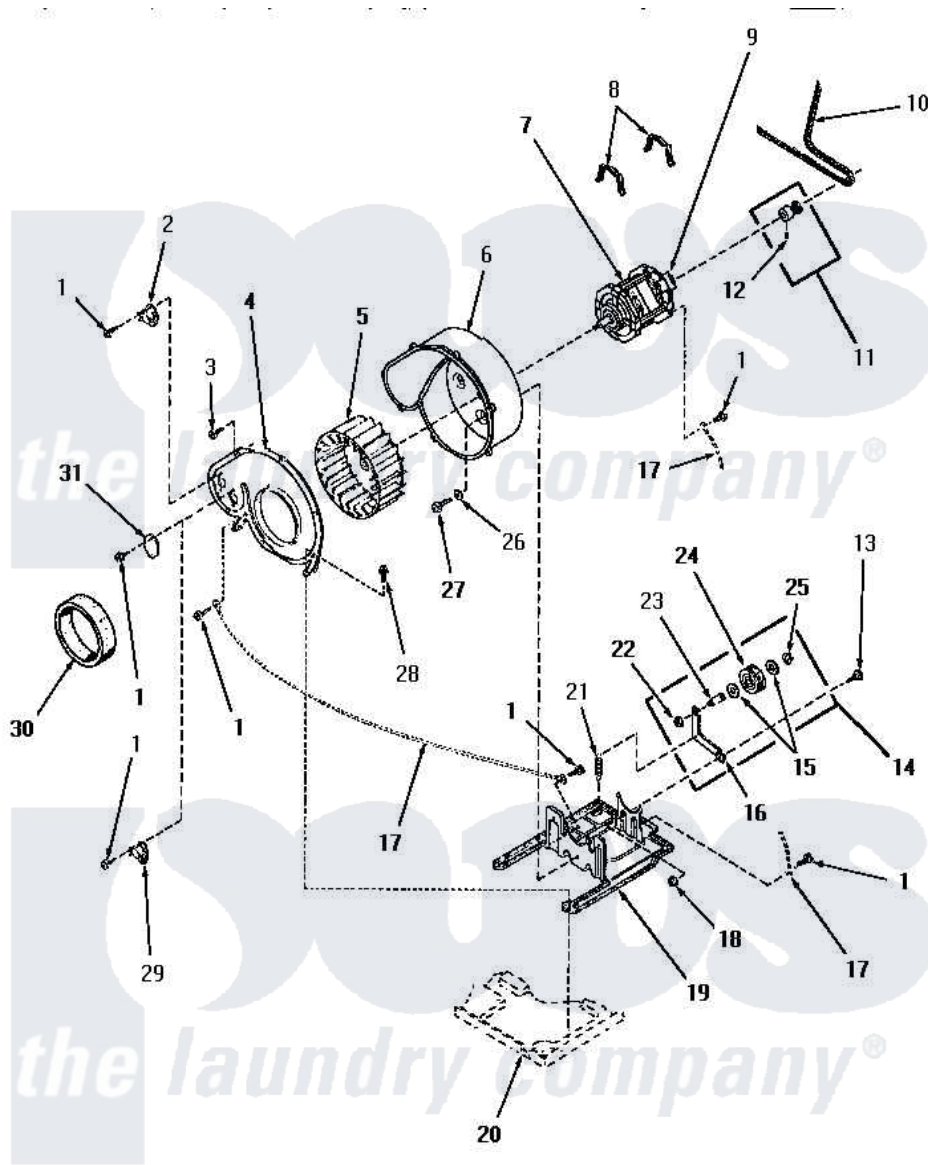

Amana HG5390 13 - MOTOR, EXHAUST FAN & BELT

MOTOR, EXHAUST FAN AND BELT

Amana [Residential Amana HG5390 Washer Parts](#) Parts Diagram 13 - MOTOR, EXHAUST FAN & BELT
 Click on the part number to view part

Item	Original Part Number	Replaced By	Status	Part Description
1	23222	3177991		Screw
2	56410			Thermostat
3	23962	W10116760		Screw
4	56059		Not Available	EXHAUST FAN IMPELLER
5	56000	510139P		Assembly Blower Fan Package
6	56020			Housing, Blower
7	56075	915P3		Motor-Drive
"	Y58044	915P3		Motor-Drive
8	Y58047	660658		Clamp, Motor Mounting 343481 685441
9	53226		Not Available	SWITCH,MOTOR
"	53249		Not Available	SWITCH
10	56095	56095P		Belt Cylinder Package
11	56133	56062P		Kit-Motor
12	52906		Not Available	SETSCREW
13	52567			Bolt, Shoulder

"	56587		Not Available	SCREW, 1/4-20 HEX HD SH
14	Y56170	56170P		Assembly- Idle
15	52549			Washer, 501 ID X3/4 Odx
16	56057		Not Available	LEVER, IDLER
17	Y00000000		Not Available	SEE NOTE GROUND WIRE, GREEN
18	52566	27001225		Nut, Jam Mid Lock 1/4-20
19	Y58045	503613		Mount, Motor
20	Y00000000		Not Available	SEE NOTE BASE
21	56076			Spring, Idler
22	56156	358160		Nut
23	56461			Shaft
24	Y54414			Assembly, Wheel And Bearing
25	23748			Ring, Retaining
26	20492	M0270504		Washer
27	56264	27001200		Screw
28	25723	27001200		Screw
29	56081	56081LAL		Ridig Door Stop
"	56471		Not Available	THERMOSTAT
30	56065		Not Available	SEAL
31	Y0056157		Not Available	SUB 86495, SWITCH, LIGHT