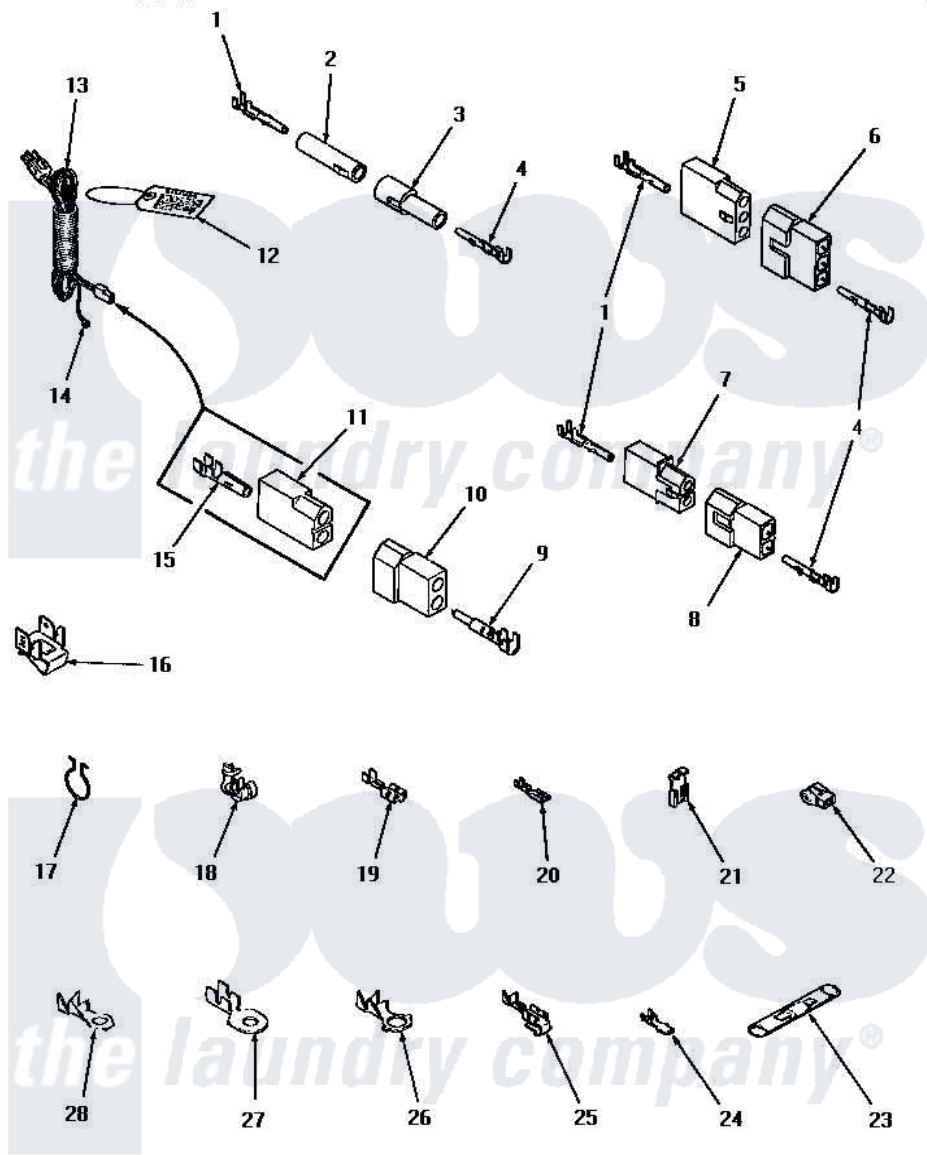

# Amana HG5390 14 - POWER CORD & TERMINALS

## POWER CORD AND TERMINALS

Amana [Residential Amana HG5390 Washer Parts](#) Parts Diagram 14 - POWER CORD & TERMINALS  
 Click on the part number to view part

Item	Original Part Number	Replaced By	Status	Part Description
1	Y00117	<a href="#">5011-XX</a>		093 Female Socket
2	<a href="#">26301</a>			Receptacle, Molex
3	26302		Not Available	PLUG,1 CIRCUIT
4	<a href="#">Y00116</a>			Terminal, Pin-Male
5	23039	<a href="#">697780</a>		Receptacle,
6	<a href="#">23040</a>			Plug-3 Circuit
7	<a href="#">56451</a>			Receptacle, 2 Circuit
8	<a href="#">56448</a>			Terminal Block Plug
9	<a href="#">Y00127</a>			Terminal, Pin-1/8 Male
10	<a href="#">56266</a>			Plug
11	<a href="#">56265</a>			Receptacle, 2 Circuit
12	25235	<a href="#">48301</a>		Hose
13	Y56222	<a href="#">27001142</a>		Cord, Power
14	Y00000000		Not Available	SEE NOTE GROUND WIRE, GREEN
15	<a href="#">00130</a>			Terminal, Pin-1/8 Femal
16	Y00161	<a href="#">B5733302</a>		Clip, Ground

17	<a href="#">51291</a>		Clip, Wire
18	21903	<a href="#">211881</a>	Grommet, Cord Part Not Used-Gas Models Only
19	Y00119	Not Available	SPADE TERMINAL(18 GAUGE) (1/4 INCH-(1) 18 GAUGE WIRE)
20	<a href="#">00112</a>		Terminal, Spade-3/16 Fe
21	<a href="#">Y00120</a>		Terminal, Flag-1/4 Fema
22	70210	Not Available	INSULATOR,BLUE
23	21091	Not Available	CONNECTOR TWO 1/4 INCH MALE
24	Y00139	<a href="#">Y00138</a>	Male Tab Terminal 18 Gauge Wire)
25	<a href="#">Y00114</a>		Spade Terminal
26	Y00113	Not Available	TERMINAL,RING-1/4 STUD
27	<a href="#">Y00111</a>		Ring Terminal No.10 No.10 18 Gauge Wires Or
28	<a href="#">00110</a>		No.10 18 Gauge Wire