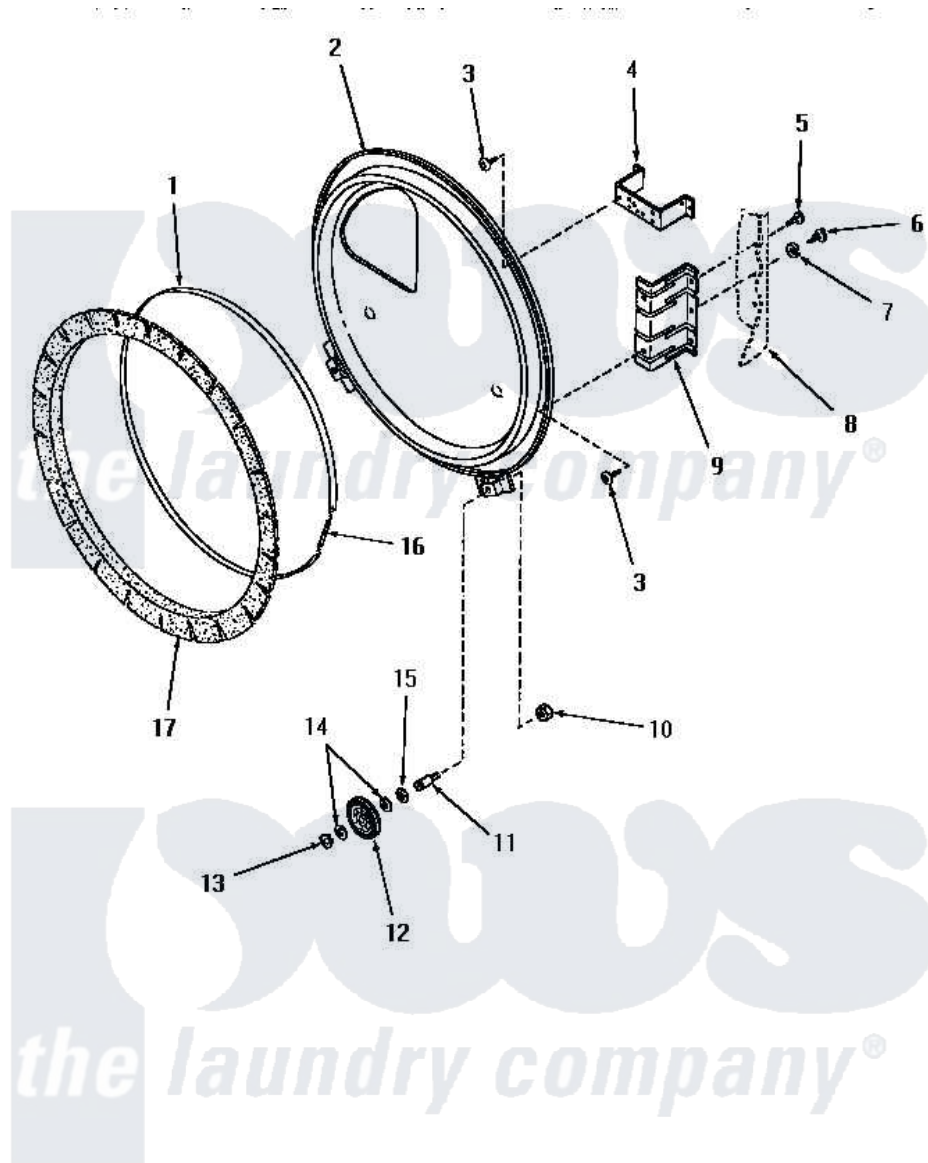

Amana HG5390 15 - REAR BLKHD, FELT SEAL & CYLINDER ROLLER

REAR BULKHEAD, FELT SEAL AND CYLINDER ROLLER

Amana [Residential Amana HG5390 Washer Parts](#) Parts Diagram 15 - REAR BLKHD, FELT SEAL & CYLINDER ROLLER

[Click on the part number to view part](#)

Item	Original Part Number	Replaced By	Status	Part Description
1	Y56090		Not Available	SEAL STRAP
2	56540		Not Available	ASSY,REAR BULKHEAD
3	56078	M400664		SCrew Tap Trs Cr Rec 1016AB
4	56048	60823P		Bracket, Terminal Block
5	25723	27001200		Screw
6	52909			Screw, 10B-16 X 1/2 HeX
7	51474		Not Available	WASHER,13/64IDX1/2ODX.
8	Y00000000		Not Available	SEE NOTE CABINET
9	56055		Not Available	BRACKET,BULKHEAD-REAR
10	56156	358160		Nut
11	56461			Shaft
12	56457	62649P		Roller- CY
13	23748			Ring, Retaining
14	52549			Washer, 501 ID X3/4 Odx
15	23886		Not Available	WASHER,.578IDX1.25ODX1