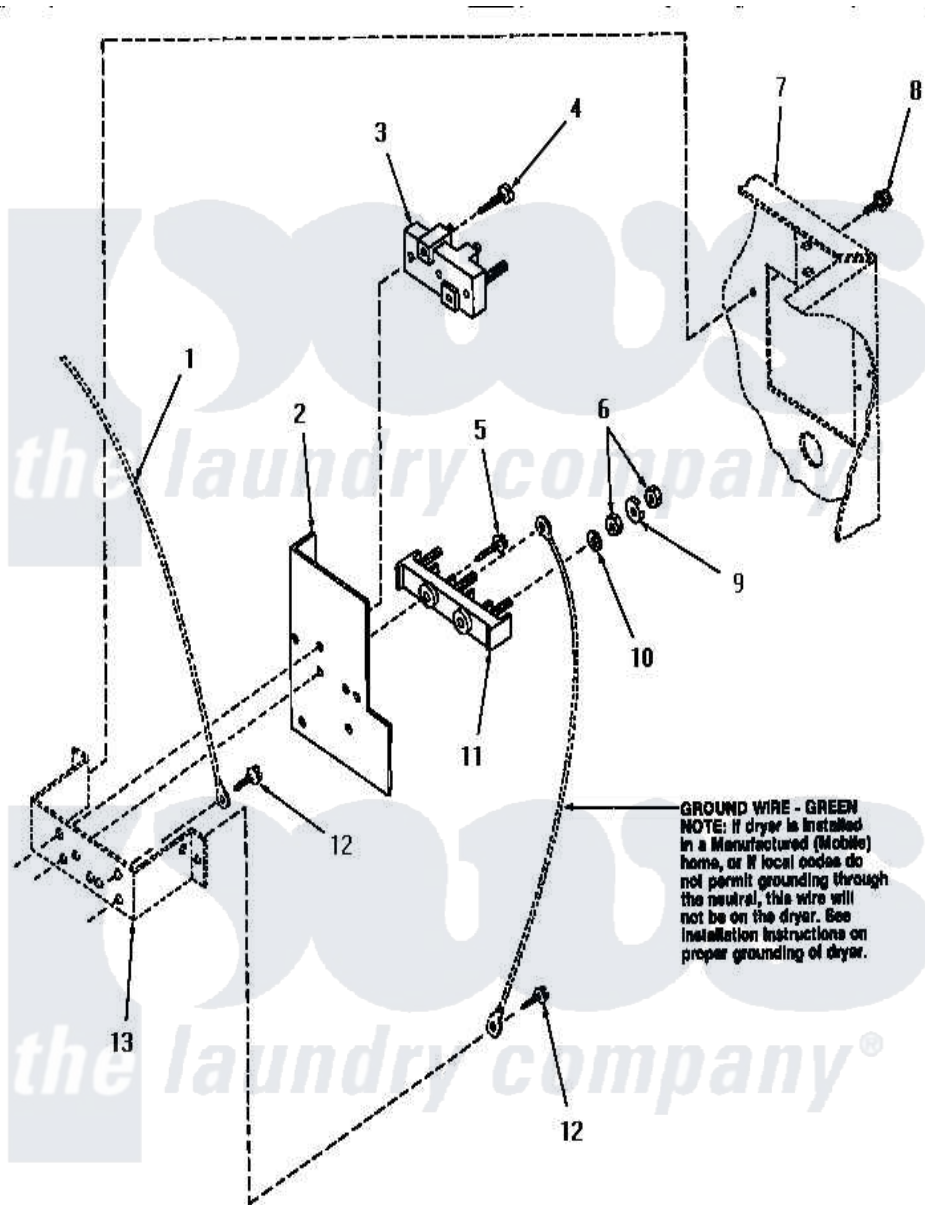

Amana HG5390 16 - TERMINAL BLOCK

Amana [Residential Amana HG5390 Washer Parts](#) Parts Diagram 16 - TERMINAL BLOCK
 Click on the part number to view part

Item	Original Part Number	Replaced By	Status	Part Description
1	Y00000000		Not Available	SEE NOTE GROUND WIRE, GREEN
2	56087			Shield, Terminal Block
3	50854	33001244		Block, Terminal
4	Q6535		Not Available	SCREW, 10B-16 X 3/4 ROU
5	56131		Not Available	SCREW, 10BT X 1 TAPPING
6	Q6163		Not Available	NUT
7	Y00000000		Not Available	SEE NOTE CABINET
8	25723	27001200		Screw
9	51474		Not Available	WASHER, 13/64IDX1/2ODX.
10	56552		Not Available	LOCKWASHER
11	58555		Not Available	TERMINAL BLOCK
12	51784		Not Available	SCREW, 10B-16 X 1/2 HEX
13	Y00000000		Not Available	SEE NOTE TERMINAL BLOCK BRACKET