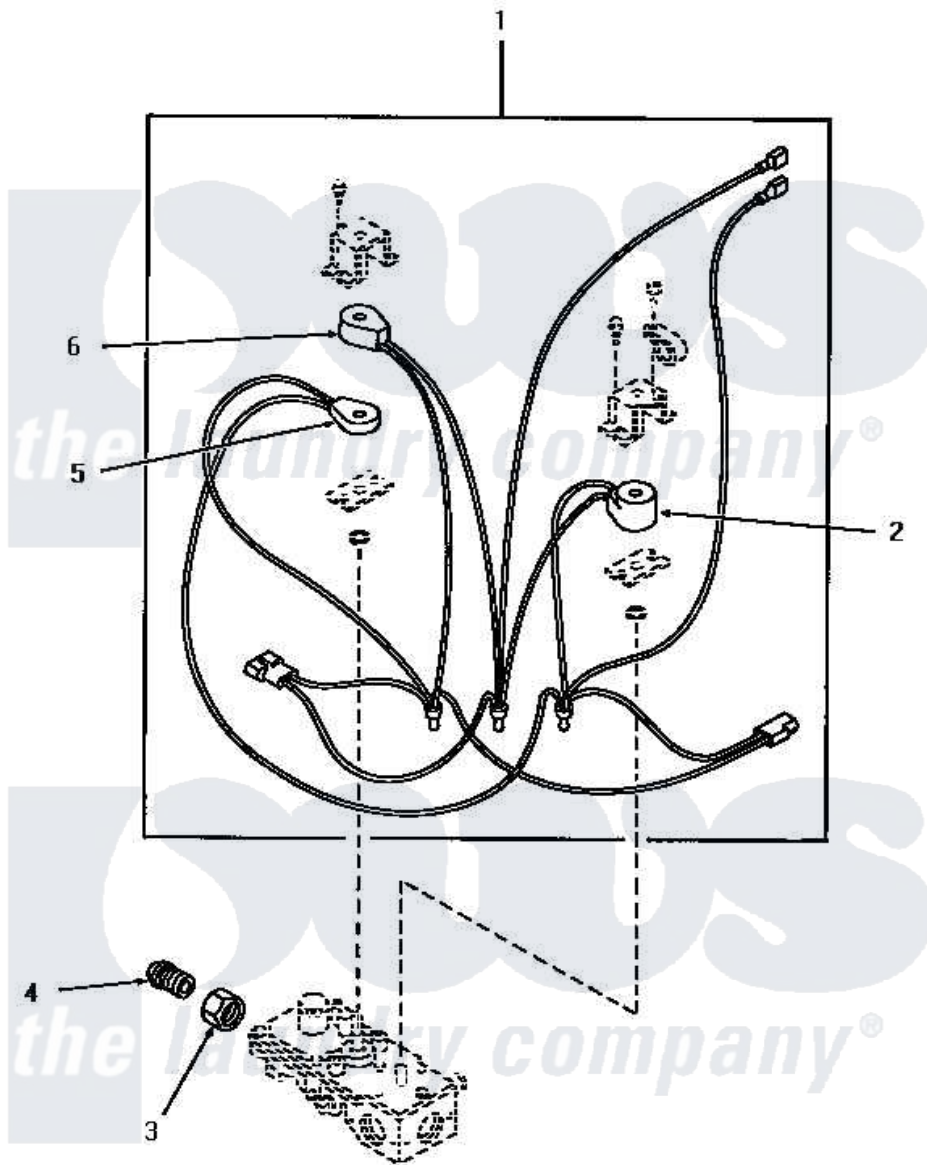

Amana HG6009 01 - 56225 GAS VALVE ASSY

Amana [Residential Amana HG6009 Dryer Parts](#) Parts Diagram 01 - 56225 GAS VALVE ASSY
 Click on the part number to view part

Item	Original Part Number	Replaced By	Status	Part Description
1	56225A			Kit, Coil
2	56225D	56225A		Kit, Coil
3	56281		Not Available	NUT, UNION
4	56282		Not Available	NIPPLE
5	56225C	56225A		Kit, Coil
6	56225B	56225A		Kit, Coil
NI	56225		Not Available	GAS VALVE ASSEMBLY