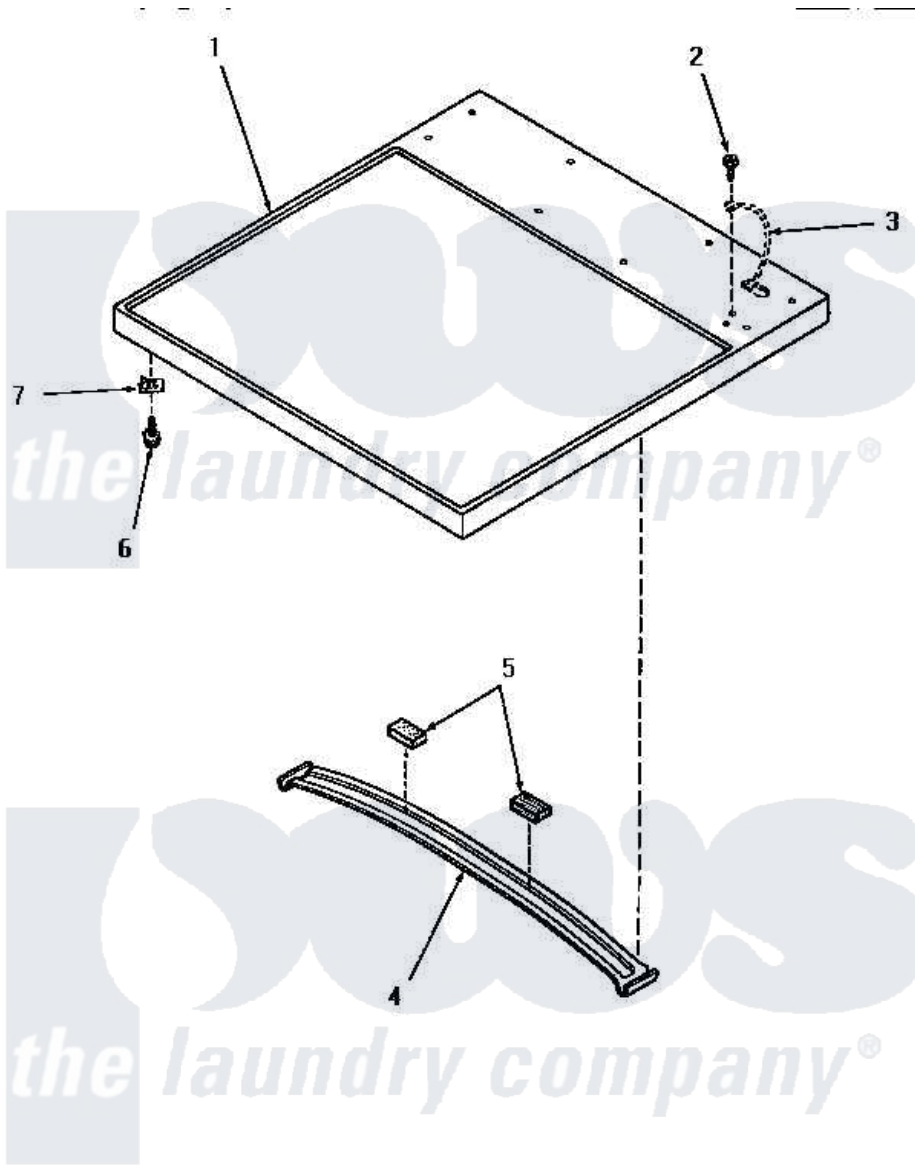

Amana HG6009 02 - CABINET TOP

CABINET TOP

Amana [Residential Amana HG6009 Dryer Parts](#) Parts Diagram 02 - CABINET TOP

[Click on the part number to view part](#)

Item	Original Part Number	Replaced By	Status	Part Description
1	0057066		Not Available	SUB 56767,OVERLOAD
"	57066W		Not Available	ASSY, TOP PANEL- DOMESTIXREPLACE
"	57066L		Not Available	ASSY, TOP PANEL-DOMESTI
"	57066K		Not Available	CABINET TOP, COFFEE
"	57066A		Not Available	CABONET TOP, AVOCADO
2	51784		Not Available	SCREW, 10B-16 X 1/2 HEX
3	Y00000000		Not Available	SEE NOTE GROUND WIRE, GREEN
4	56213		Not Available	TOP BRACE
5	56968		Not Available	PAD, FELT-ADHESIVE BACK
6	23008			Screw, 10-24 X 3/4 Sems
7	20249	36020		Nut-10-24