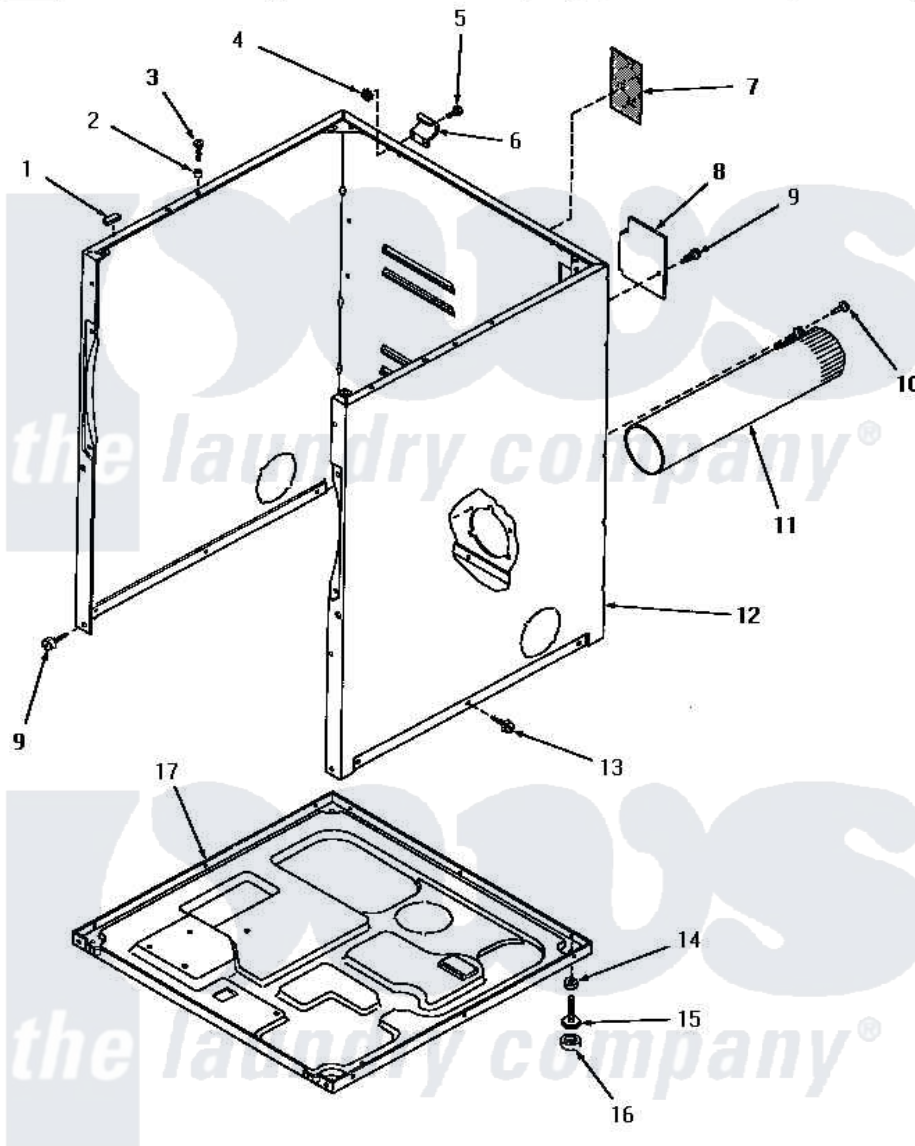

# Amana HG6009 03 - CABINET, EXHAUST DUCT & BASE

## CABINET, EXHAUST DUCT AND BASE

Amana [Residential Amana HG6009 Dryer Parts](#) Parts Diagram 03 - CABINET, EXHAUST DUCT & BASE  
 Click on the part number to view part

Item	Original Part Number	Replaced By	Status	Part Description
1	<a href="#">Y56128</a>			Pad, Bumper
2	56079	<a href="#">505187</a>		Locator, Panel
3	56086	<a href="#">Y014874</a>		Screw, Idler Arm And Sleeve
4	23951	<a href="#">M0282009</a>		Nut
5	Y90576		Not Available	HEX HEAD SCREW
6	56043		Not Available	HINGE, TOP
7	56427		Not Available	STICKER
8	56044	<a href="#">60821</a>		Access Cover
9	25723	<a href="#">27001200</a>		Screw
10	25724		Not Available	HEX HEAD SCREW
11	56118		Not Available	ASSY, EXHAUST DUCT
12	57070A		Not Available	CABINET, AVOCADO
"	57070H		Not Available	ASSY, DRYER CABINET
"	57070K		Not Available	CABINET, COFFEE
"	57070L		Not Available	CABINET, ALMOND
"	57070W		Not Available	CABINET, WHITE

13	51784	Not Available	SCREW, 10B-16 X 1/2 HEX
14	20274	<a href="#">62739</a>	Nut, Lock
15	Y52696	<a href="#">Y305086</a>	Adjustable Leg And Nut
16	70282	<a href="#">Y314137</a>	Foot, Rubber
17	<a href="#">56074</a>		Base