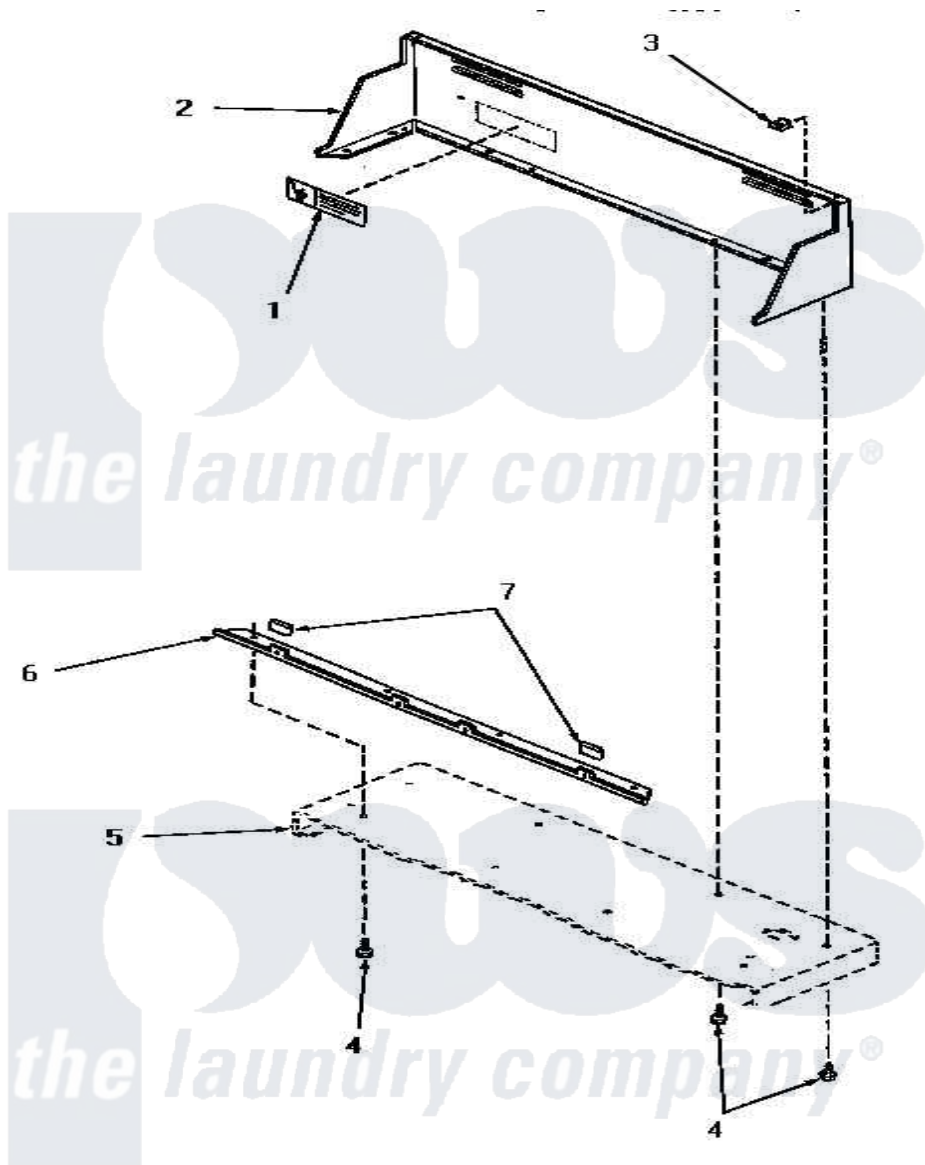

Amana HG6009 04 - CONTROL HOOD

CONTROL HOOD

Amana [Residential Amana HG6009 Dryer Parts](#) Parts Diagram 04 - CONTROL HOOD

[Click on the part number to view part](#)

Item	Original Part Number	Replaced By	Status	Part Description
1	24903		Not Available	STICKER,DISCONNECT POW
2	56014W		Not Available	CONTROL HOOD, WHITE
"	56014L		Not Available	CONTROL HOOD, ALMOND
"	56014K		Not Available	CONTROL HOOD, COFFEE
"	56014H		Not Available	CONTROL HOOD, HARVEST GOLD
"	56014A		Not Available	CONTROL HOOD, AVOCADO
3	24522			Nut, Speed-8ab-18 C1995
4	55985	W10116760		Screw
5	Y00000000		Not Available	SEE NOTE CABINET TOP
6	56070		Not Available	ANGLE,MOUNTING-CONTROL
7	24859		Not Available	SLEEVE,SUPPORT ANGLE