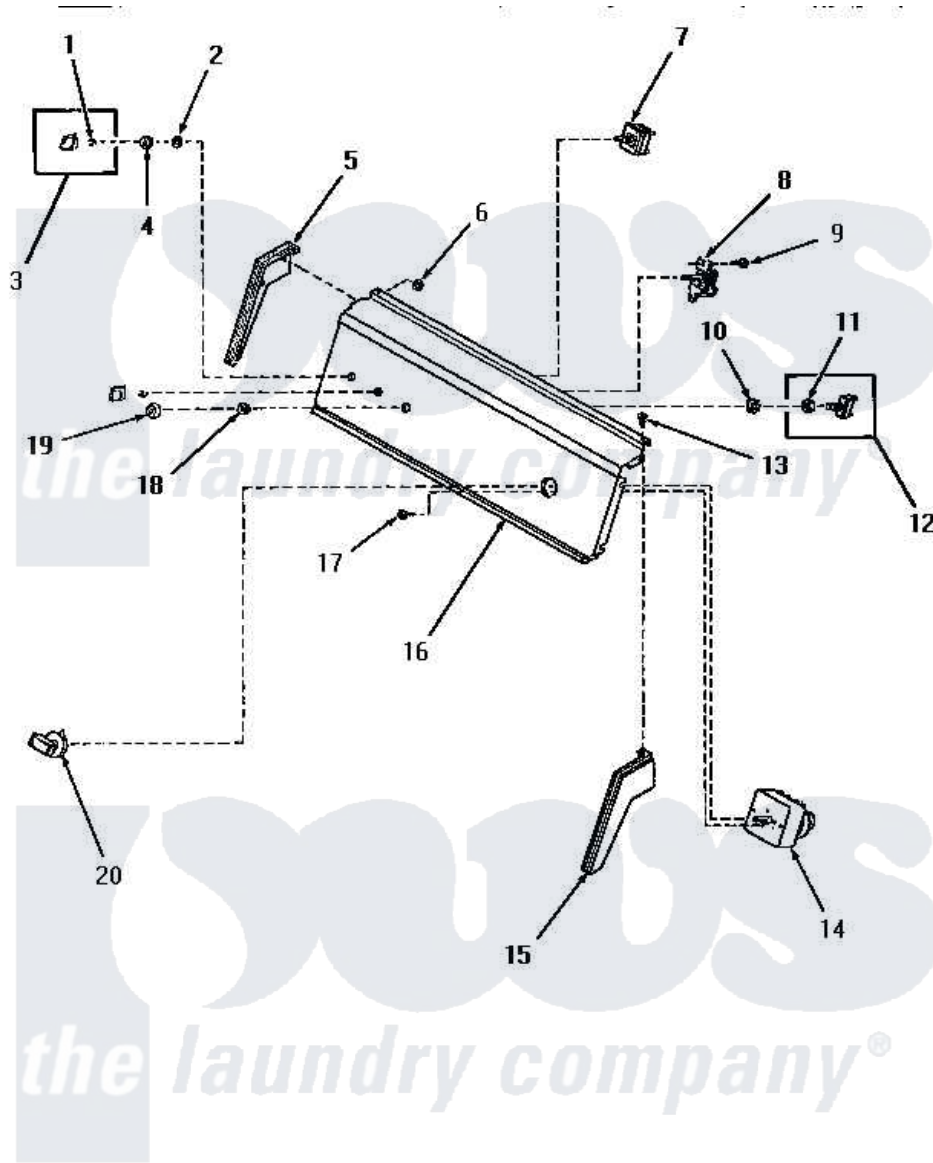

Amana HG6009 05 - CONTROL PANEL & CONTROLS

CONTROL PANEL AND CONTROLS

Amana [Residential Amana HG6009 Dryer Parts](#) Parts Diagram 05 - CONTROL PANEL & CONTROLS
 Click on the part number to view part

Item	Original Part Number	Replaced By	Status	Part Description
"	NOTE:		Not Available	THE 56225 GAS VALVE HAS BEEN REPLACED BY THE 58804 GAS VALVE--SEE PAGES 14 AND 15.
1	10519		Not Available	RETAINER
2	91176			Lockwasher, 3/8 Intshkp
3	28124		Not Available	ASSY,KNOB-SWITCH
4	24205			Nut, Knurled 3/8-24
5	25124		Not Available	CONTROL HOOD END, LEFT
6	25126	5303284616		Clip
7	52624	58813P		Switch W/Instructions
"	58813	58813P		Switch W/Instructions
8	53516		Not Available	BUZZER
9	55985	W10116760		Screw
10	25820		Not Available	LOCKWASHER,1/2 INT SHK
11	52947			Nut, Hex 15/32-32
12	57349	55882P		Assembly- Switch

13	25232	Not Available	SCREW,8AB-18X7/8 OVAL
14	56260	Not Available	TIMER
15	25123	Not Available	CONTROL HOOD END, RIGHT
16	57344	Not Available	ASSY,CONTROL PANEL
17	70212		Screw, 8-32 X 5/32 RD H
18	Y24206	Not Available	NUT,KNURLED
19	57327	Not Available	COLLAR,SWITCH
20	57326	Not Available	ASSY,KNOB-TIMER- WOODGR