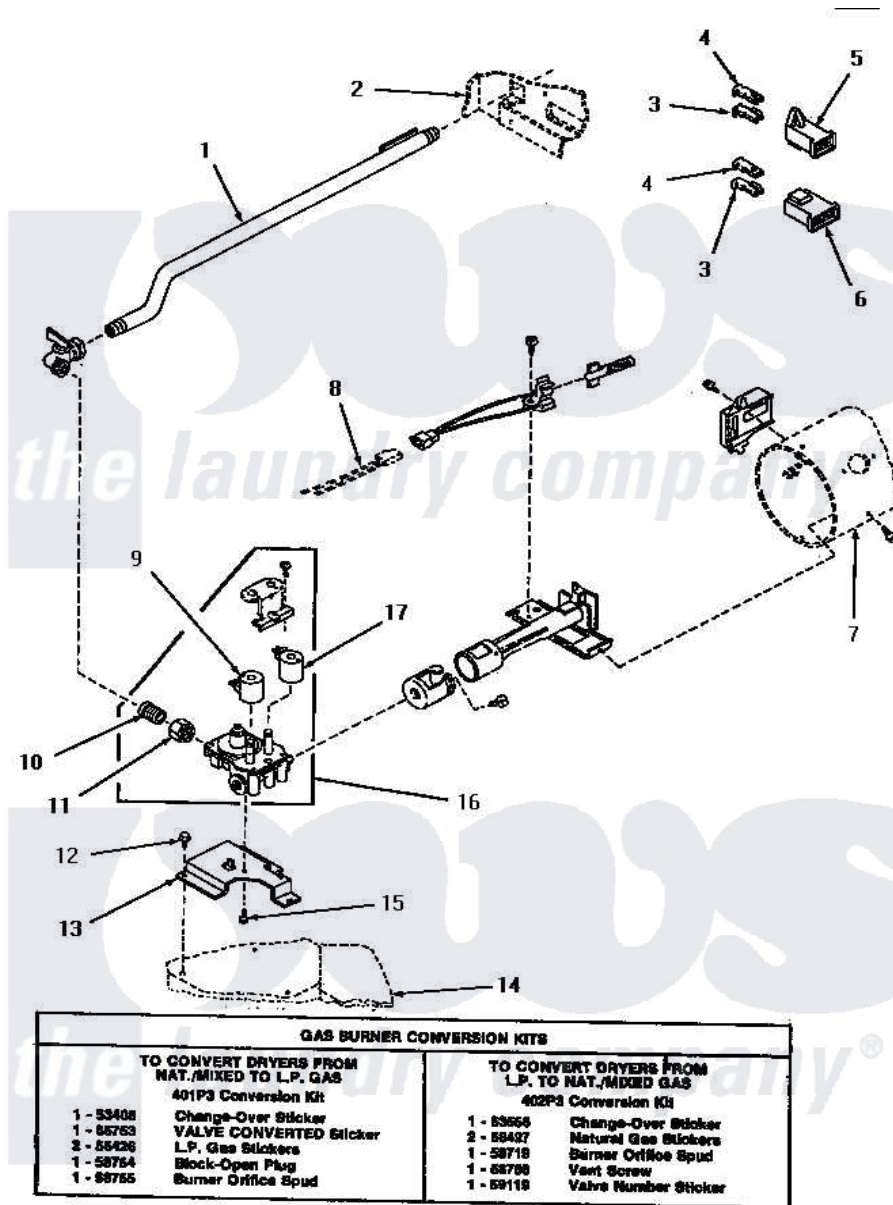

# Amana HG6009 08 - GAS VALVE, IGN, TERM & GAS CONV KITS

**GAS VALVE, IGNITER, TERMINALS AND GAS CONVERSION KITS**

Amana [Residential Amana HG6009 Dryer Parts](#) Parts Diagram 08 - GAS VALVE, IGN, TERM & GAS CONV KITS  
 Click on the part number to view part

Item	Original Part Number	Replaced By	Status	Part Description
1	<a href="#">58911</a>			Assembly, Lead-In Pipe
2	Y00000000		Not Available	SEE NOTE CABINET
3	<a href="#">Y00190</a>			Connector-Receptacle
4	<a href="#">Y00189</a>			Terminal, Spade
5	<a href="#">58799</a>			Connector-2 Circuit
6	58800		Not Available	CONNECTOR-3 CIRCUIT (3 CIRCUIT CONNECTOR)
7	Y00000000		Not Available	SEE NOTE BURNER HOUSING
8	Y00000000		Not Available	SEE NOTE WIRING HARNESS
9	58804A	<a href="#">306106</a>		Coil, Holding And Booster-W
10	56282		Not Available	NIPPLE
11	Y58281		Not Available	NUT
12	56264	<a href="#">27001200</a>		Screw
13	58912	<a href="#">500821</a>		Bracket, Mounting-Gas
14	Y00000000		Not Available	SEE NOTE BASE

15	56124	<a href="#">3370225</a>	Screw
16	<a href="#">58804</a>		Assembly, Valve-Gas-Single-
17	58804B	<a href="#">694540</a>	Coil, 60 Hz
NI	58754	<a href="#">401P3</a>	Kit, Conversion-LP
"	58755	<a href="#">401P3</a>	Kit, Conversion-LP
"	58719	<a href="#">402P3</a>	Kit, Conversion-NG
"	58768	<a href="#">402P3</a>	Kit, Conversion-NG
"	56427	Not Available	STICKER
"	59119	Not Available	LABEL
"	<a href="#">401P3</a>		Kit, Conversion-LP
"	<a href="#">402P3</a>		Kit, Conversion-NG
"	53408	Not Available	LABEL,CHANGE-OVER
"	53556	Not Available	STICKER,CONVERSION
"	55753	Not Available	VALVE CONVERTED STICKER
"	Y56426	Not Available	L.P. GAS STICKERS