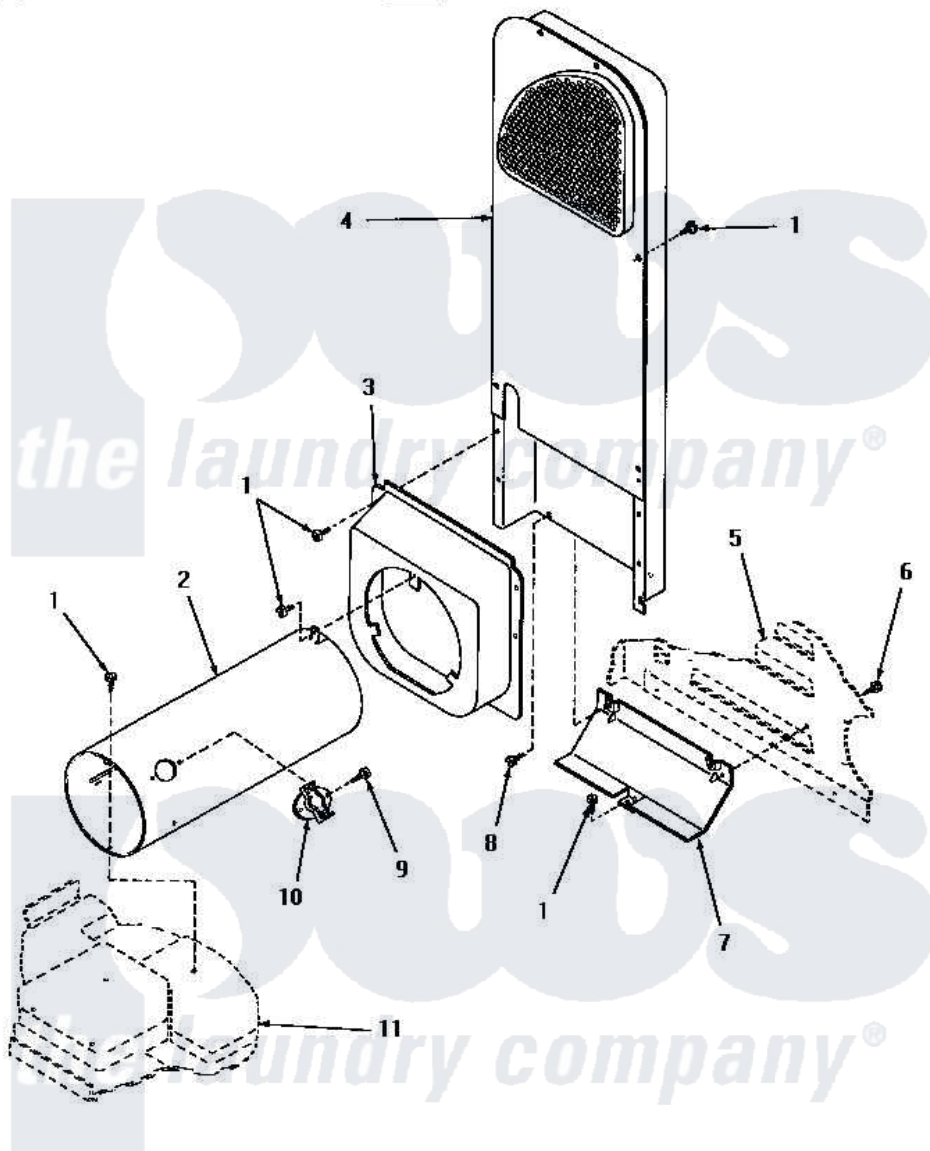

# Amana HG6009 10 - HEATER BOX

## HEATER BOX (Gas Models)

Amana [Residential Amana HG6009 Dryer Parts](#) Parts Diagram 10 - HEATER BOX  
Click on the part number to view part

Item	Original Part Number	Replaced By	Status	Part Description
1	56264	<a href="#">27001200</a>		Screw
2	56240	<a href="#">08013801</a>		Bracket
3	56237	<a href="#">510101</a>		Shroud Heat Duct
4	56029	<a href="#">503605</a>		Assembly, Heater Duct
5	Y00000000		Not Available	SEE NOTE CABINET
6	25723	<a href="#">27001200</a>		Screw
7	58048		Not Available	HEAT SHIELD
8	51780	<a href="#">3390631</a>		Screw, 10-16 X 3/8
9	23222	<a href="#">3177991</a>		Screw
10	58366	<a href="#">489P3</a>		Limit Thermostat
11	Y00000000		Not Available	SEE NOTE BASE