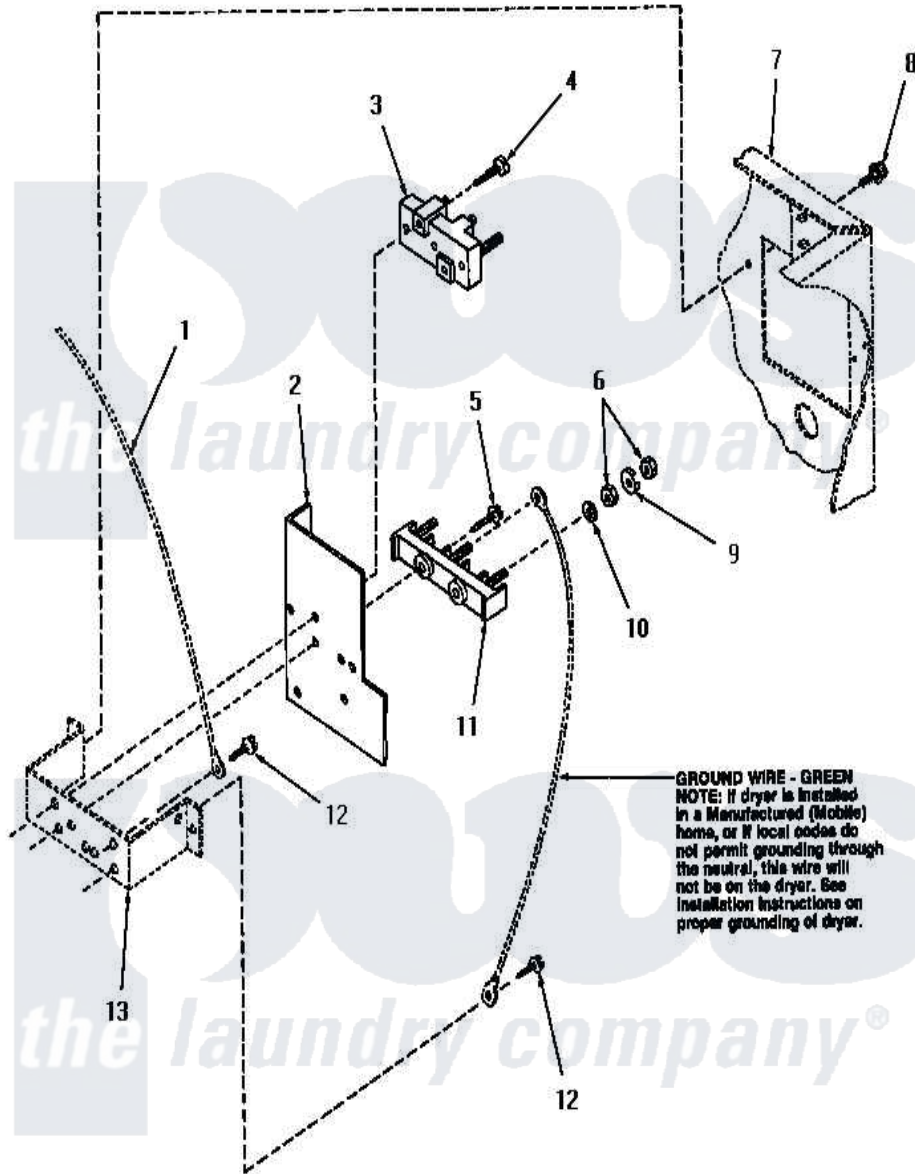

# Amana HG6009 16 - TERMINAL BLOCK

Amana [Residential Amana HG6009 Dryer Parts](#) Parts Diagram 16 - TERMINAL BLOCK  
 Click on the part number to view part

Item	Original Part Number	Replaced By	Status	Part Description
1	Y00000000		Not Available	SEE NOTE GROUND WIRE, GREEN
2	<a href="#">56087</a>			Shield, Terminal Block
3	50854	<a href="#">33001244</a>		Block, Terminal
4	Q6535		Not Available	SCREW, 10B-16 X 3/4 ROU
5	56131		Not Available	SCREW, 10BT X 1 TAPPING
6	Q6163		Not Available	NUT
7	Y00000000		Not Available	SEE NOTE CABINET
8	25723	<a href="#">27001200</a>		Screw
9	51474		Not Available	WASHER, 13/64IDX1/2ODX.
10	56552		Not Available	LOCKWASHER
11	58555		Not Available	TERMINAL BLOCK
12	51784		Not Available	SCREW, 10B-16 X 1/2 HEX
13	Y00000000		Not Available	SEE NOTE TERMINAL BLOCK BRACKET