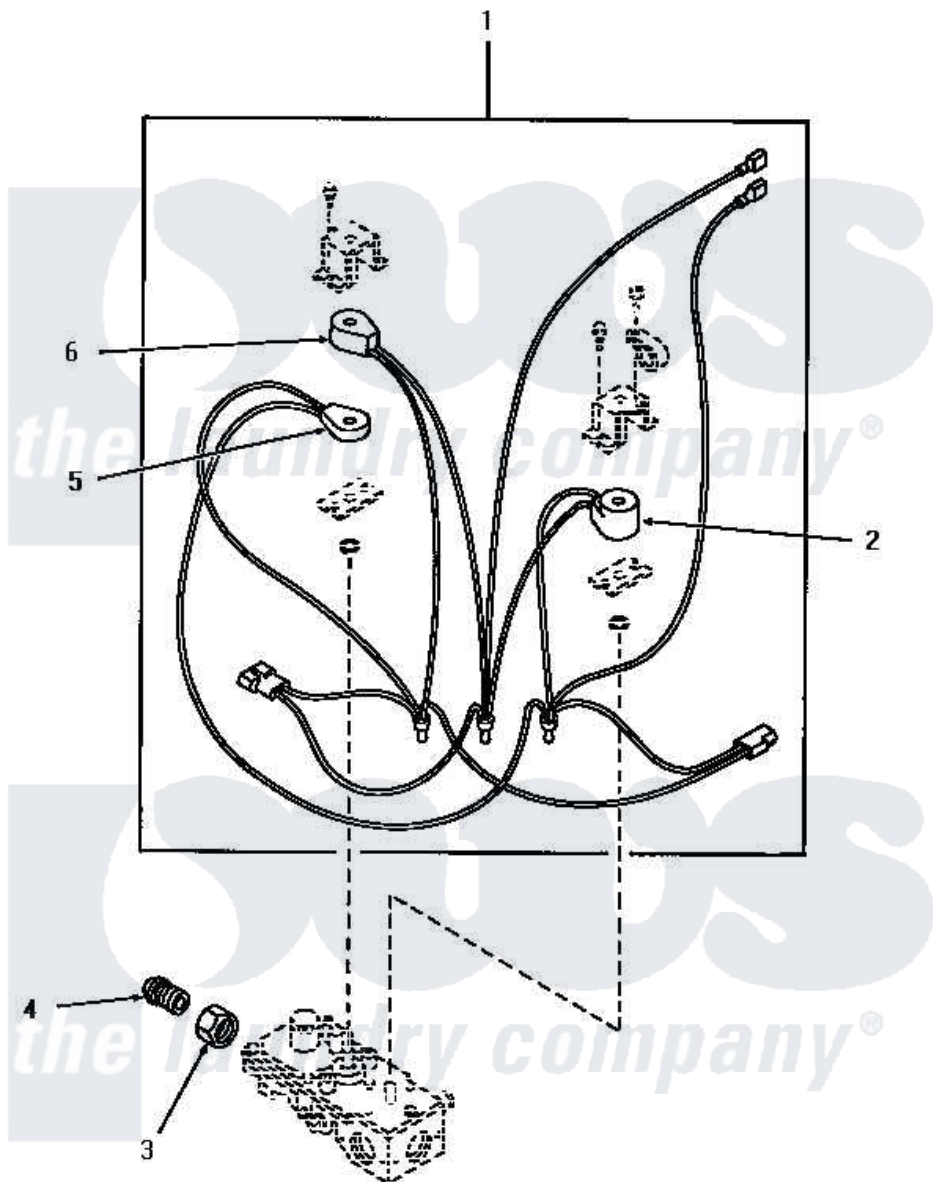

# Amana HG6360 01 - 56225 GAS VALVE ASSY

Amana [Residential Amana HG6360 Washer Parts](#) Parts Diagram 01 - 56225 GAS VALVE ASSY  
 Click on the part number to view part

Item	Original Part Number	Replaced By	Status	Part Description
1	<a href="#">56225A</a>			Kit, Coil
2	56225D	<a href="#">56225A</a>		Kit, Coil
3	56281		Not Available	NUT, UNION
4	56282		Not Available	NIPPLE
5	56225C	<a href="#">56225A</a>		Kit, Coil
6	56225B	<a href="#">56225A</a>		Kit, Coil
NI	56225		Not Available	GAS VALVE ASSEMBLY