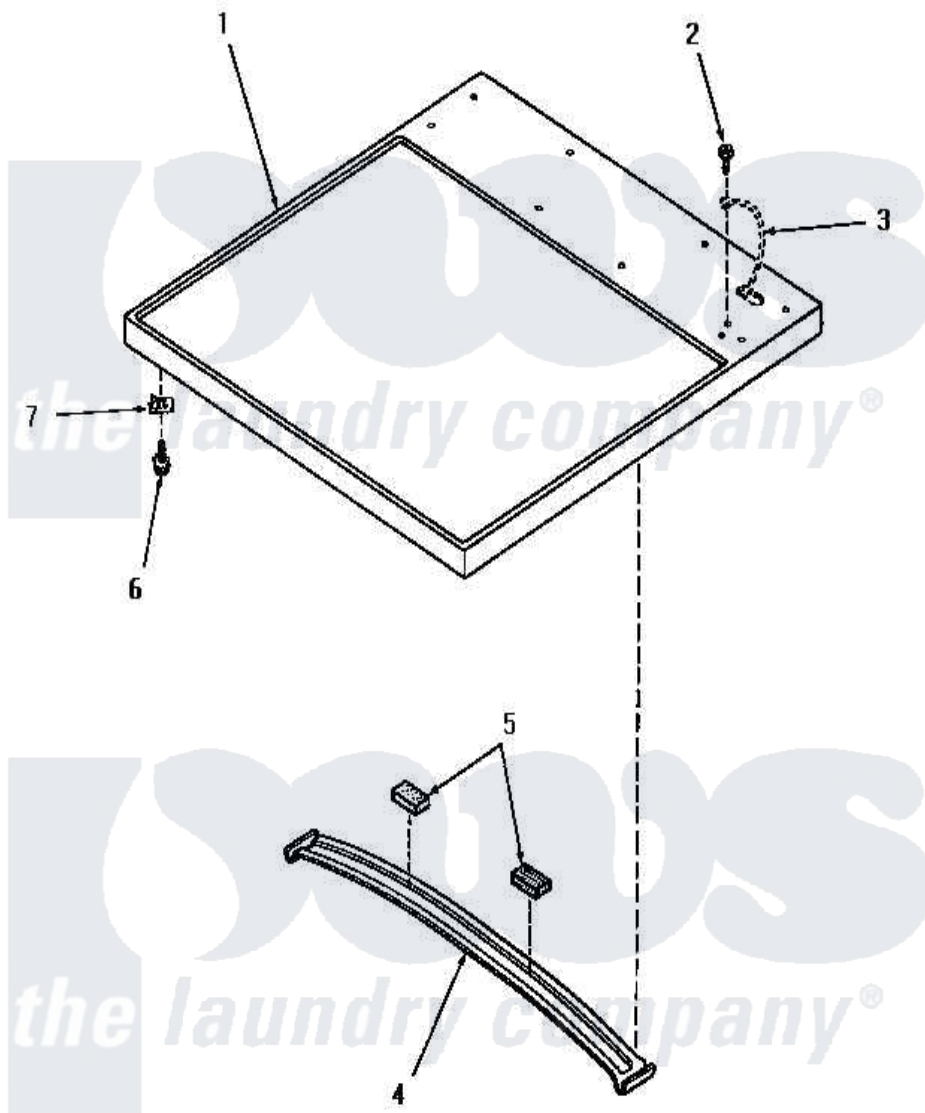

# Amana HG6360 02 - CABINET TOP

Amana Residential Amana HG6360 Washer Parts Parts Diagram 02 - CABINET TOP  
 Click on the part number to view part

Item	Original Part Number	Replaced By	Status	Part Description
1	56097W		Not Available	CABINET TOP, WHITE
"	56097L		Not Available	CABINET TOP, ALMOND
"	56097K		Not Available	CABINET TOP, COFFEE
"	56097A		Not Available	CABINET TOP, AVOCADO
"	56097H		Not Available	CABINET TOP, HARVEST GOLD
2	51784		Not Available	SCREW, 10B-16 X 1/2 HEX
3	Y00000000		Not Available	SEE NOTE GROUND WIRE, GREEN
4	56213		Not Available	TOP BRACE
5	56968		Not Available	PAD, FELT-ADHESIVE BACK
6	<a href="#">23008</a>			Screw, 10-24 X 3/4 Sems
7	20249	<a href="#">36020</a>		Nut-10-24