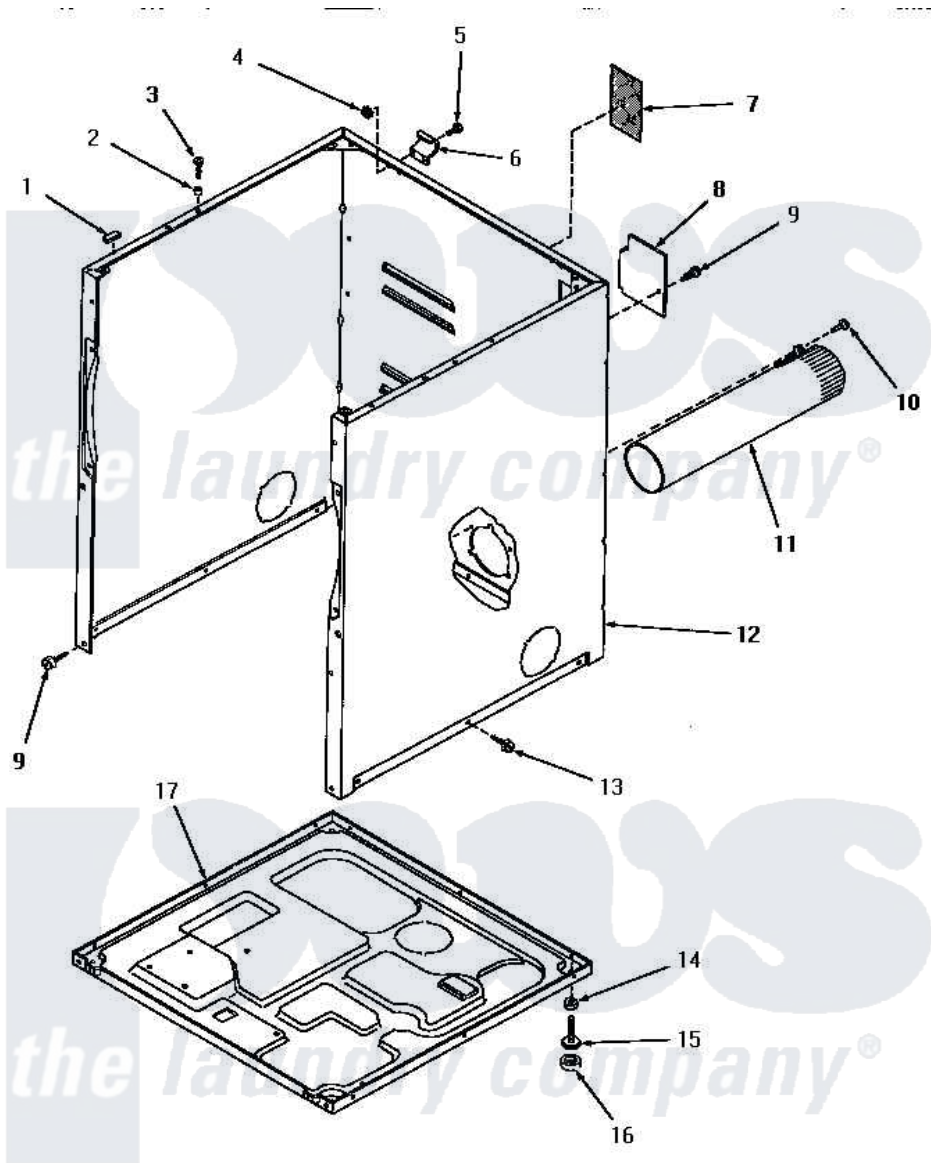

Amana HG6360 03 - CABINET, EXHAUST DUCT & BASE

CABINET, EXHAUST DUCT AND BASE

Amana [Residential Amana HG6360 Washer Parts](#) Parts Diagram 03 - CABINET, EXHAUST DUCT & BASE
 Click on the part number to view part

Item	Original Part Number	Replaced By	Status	Part Description
1	Y56128			Pad, Bumper
2	56079	505187		Locator, Panel
3	56086	Y014874		Screw, Idler Arm And Sleeve
4	23951	M0282009		Nut
5	25723	27001200		Screw
"	Y90576		Not Available	HEX HEAD SCREW
6	56043		Not Available	HINGE, TOP
7	56427		Not Available	STICKER
8	56044	60821		Access Cover
9	25723	27001200		Screw
10	25724		Not Available	HEX HEAD SCREW
11	56118		Not Available	ASSY, EXHAUST DUCT
12	57070A		Not Available	CABINET, AVOCADO
"	57070H		Not Available	ASSY, DRYER CABINET
"	57070K		Not Available	CABINET, COFFEE
"	57070L		Not Available	CABINET, ALMOND

"	57070W		Not Available	CABINET, WHITE
13	51784		Not Available	SCREW, 10B-16 X 1/2 HEX
14	20274	62739		Nut, Lock
15	Y52696	Y305086		Adjustable Leg And Nut
16	70282	Y314137		Foot, Rubber
17	56074			Base