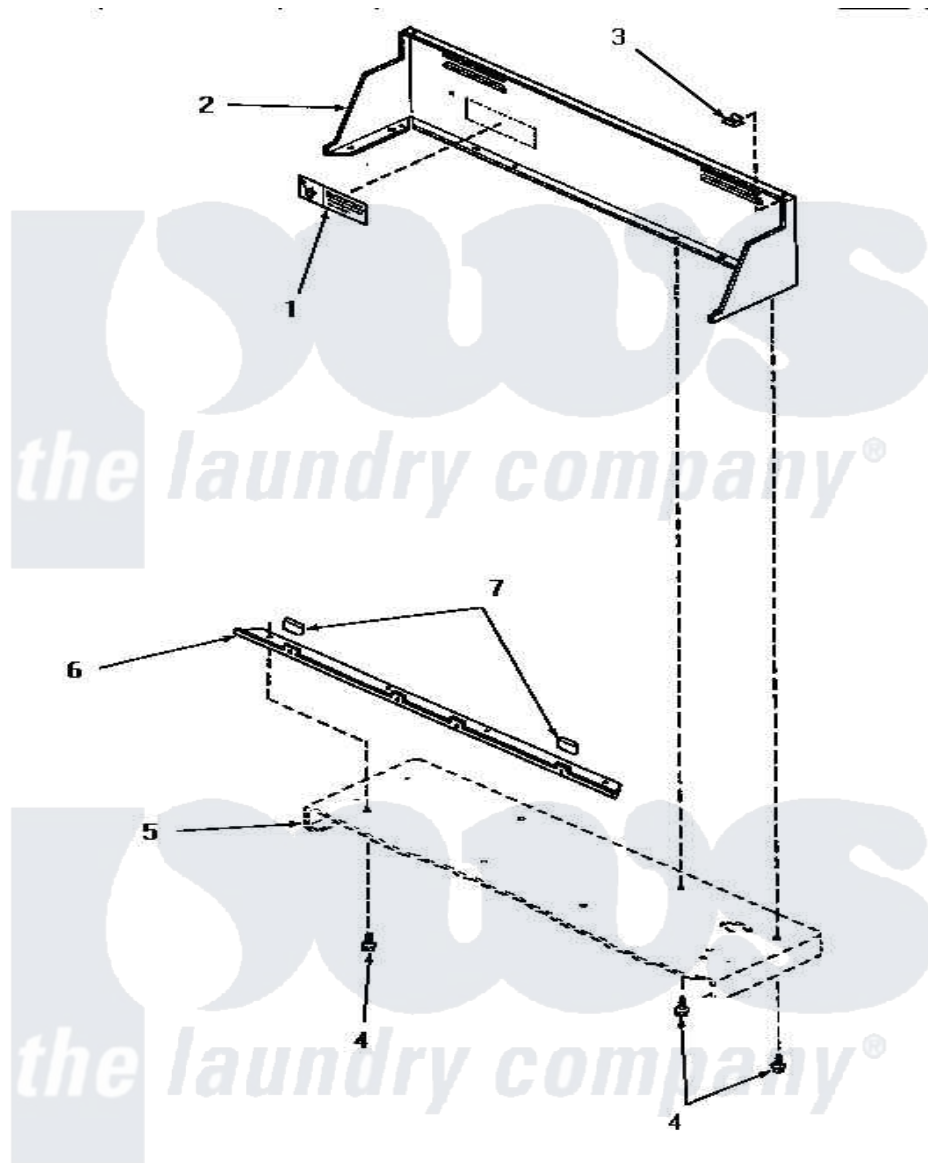

Amana HG6360 04 - CONTROL HOOD

CONTROL HOOD

[Amana Residential Amana HG6360 Washer Parts](#) Parts Diagram 04 - CONTROL HOOD

[Click on the part number to view part](#)

Item	Original Part Number	Replaced By	Status	Part Description
1	24903		Not Available	STICKER,DISCONNECT POW
2	56014W		Not Available	CONTROL HOOD, WHITE
"	56014L		Not Available	CONTROL HOOD, ALMOND
"	56014K		Not Available	CONTROL HOOD, COFFEE
"	56014H		Not Available	CONTROL HOOD, HARVEST GOLD
"	56014A		Not Available	CONTROL HOOD, AVOCADO
3	24522			Nut, Speed-8ab-18 C1995
4	55985	W10116760		Screw
5	Y00000000		Not Available	SEE NOTE CABINET TOP
6	56070		Not Available	ANGLE,MOUNTING-CONTROL
7	24859		Not Available	SLEEVE,SUPPORT ANGLE