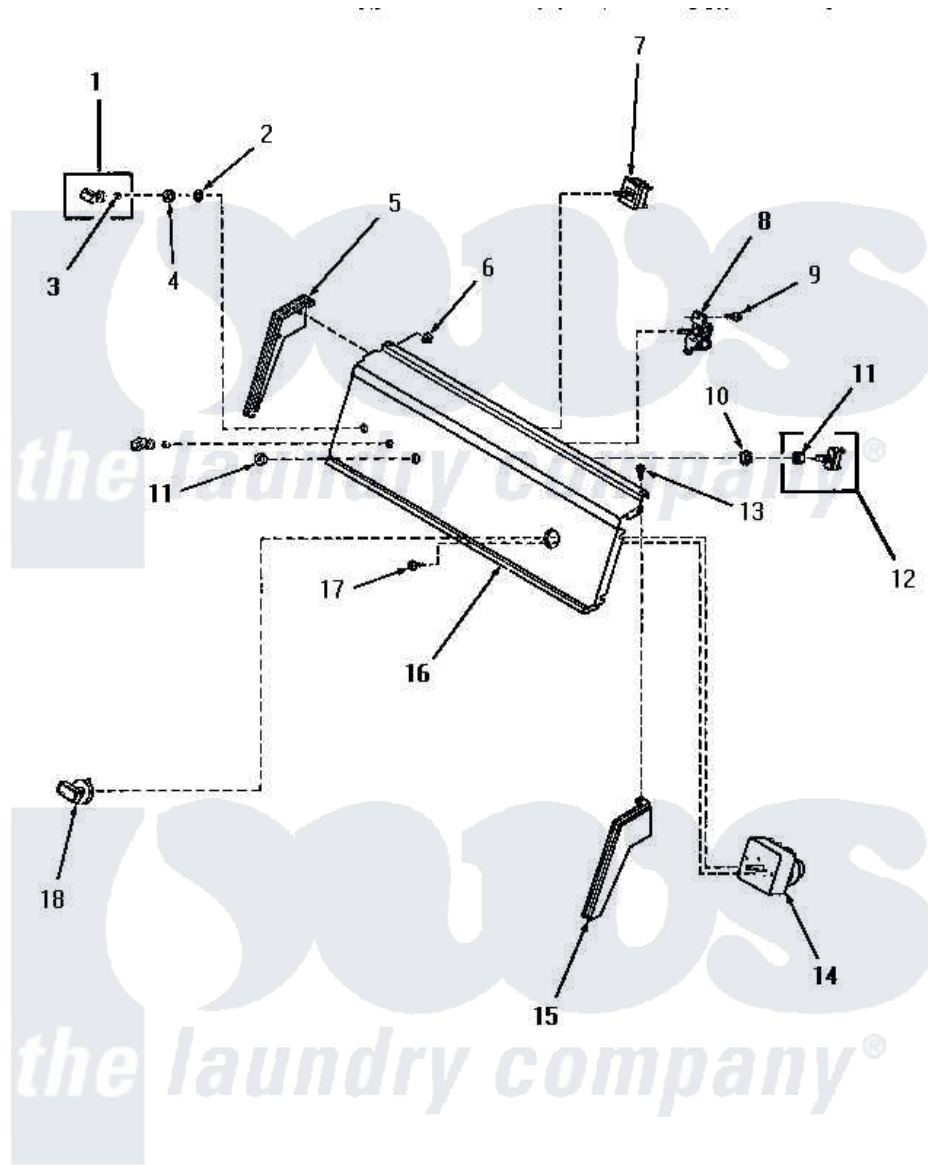

Amana HG6360 05 - CONTROL PANEL & CONTROLS

CONTROL PANEL AND CONTROLS

Amana [Residential Amana HG6360 Washer Parts](#) Parts Diagram 05 - CONTROL PANEL & CONTROLS
 Click on the part number to view part

Item	Original Part Number	Replaced By	Status	Part Description
"	NOTE:		Not Available	THE 56225 GAS VALVE HAS BEEN REPLACED BY THE 58804 GAS VALVE--SEE PAGES 14, 15.
1	27379		Not Available	ASSY,KNOB-SWITCH
2	91176			Lockwasher, 3/8 Intshkp
3	10519		Not Available	RETAINER
4	24205			Nut, Knurled 3/8-24
5	25124		Not Available	CONTROL HOOD END, LEFT
6	25126	5303284616		Clip
7	52624	58813P		Switch W/Instructions
9	55985	W10116760		Screw
10	25820		Not Available	LOCKWASHER, 1/2 INT SHK
11	52947			Nut, Hex 15/32-32
12	55882	55882P		Assembly- Switch
13	25232		Not Available	SCREW,8AB-18X7/8 OVAL
14	52594		Not Available	TIMER

15	25123	Not Available	CONTROL HOOD END, RIGHT
16	Y0056513	Not Available	SCREW
17	70212		Screw, 8-32 X 5/32 RD H
18	56508	Not Available	ASSY,KNOB-TIMER