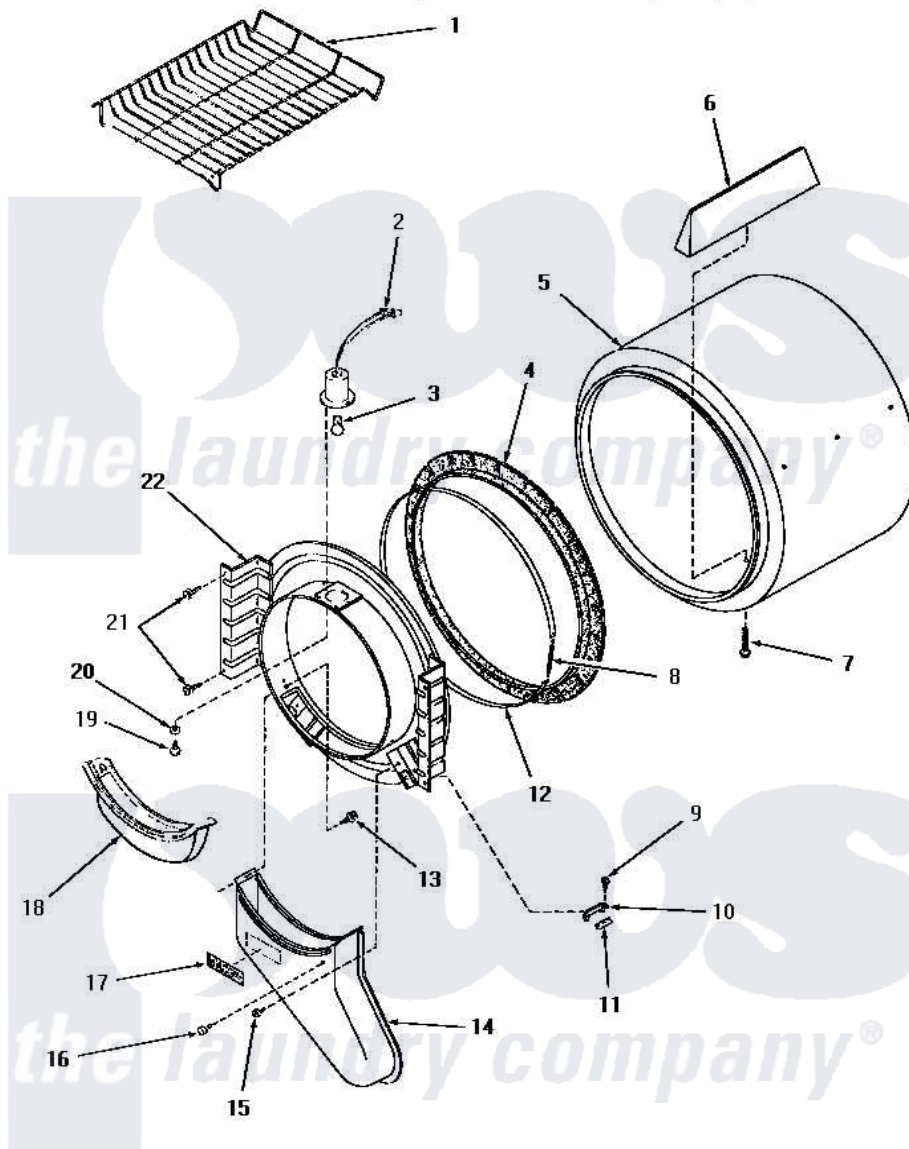

# Amana HG6360 07 - FR BLKHD, AIR DUCT, FELT SEAL & CYLINDER

## FRONT BULKHEAD, AIR DUCT, FELT SEAL AND CYLINDER

Amana [Residential Amana HG6360 Washer Parts](#) Parts Diagram 07 - FR BLKHD, AIR DUCT, FELT SEAL & CYLINDER  
 Click on the part number to view part

Item	Original Part Number	Replaced By	Status	Part Description
1	58846		Not Available	RACK, DRYING
3	Y54608	<a href="#">31001575</a>		Bulb, Cylinder Light
4	<a href="#">56088</a>			Assembly, Seal
5	56175		Not Available	ASSY, CYLINDER PACK
6	56013		Not Available	BAFFLE, CYLINDER-SHORT-
7	56131		Not Available	SCREW, 10BT X 1 TAPPING
8	<a href="#">52310</a>			Spring
9	23222	<a href="#">3177991</a>		Screw
10	56053	<a href="#">61448</a>		Glide, Cylinder-Rulon F
"	57005	<a href="#">61448</a>		Glide, Cylinder-Rulon F
11	56058	<a href="#">510189</a>		Pad Felt
12	Y56090		Not Available	SEAL STRAP
13	23628	<a href="#">489464</a>		Screw
14	56027		Not Available	AIR DUCT
15	25724		Not Available	HEX HEAD SCREW
16	56938		Not Available	BUMPER

17	24903	Not Available	STICKER,DISCONNECT POW
18	57024	<a href="#">61376P</a>	Filter, Lint-White W/Inst.
19	22145	Not Available	SCREW,6Z-20X 3/8 SS RD
20	51345	Not Available	LOCKWASHER
21	25723	<a href="#">27001200</a>	Screw
22	Y0056154	Not Available	RELAY