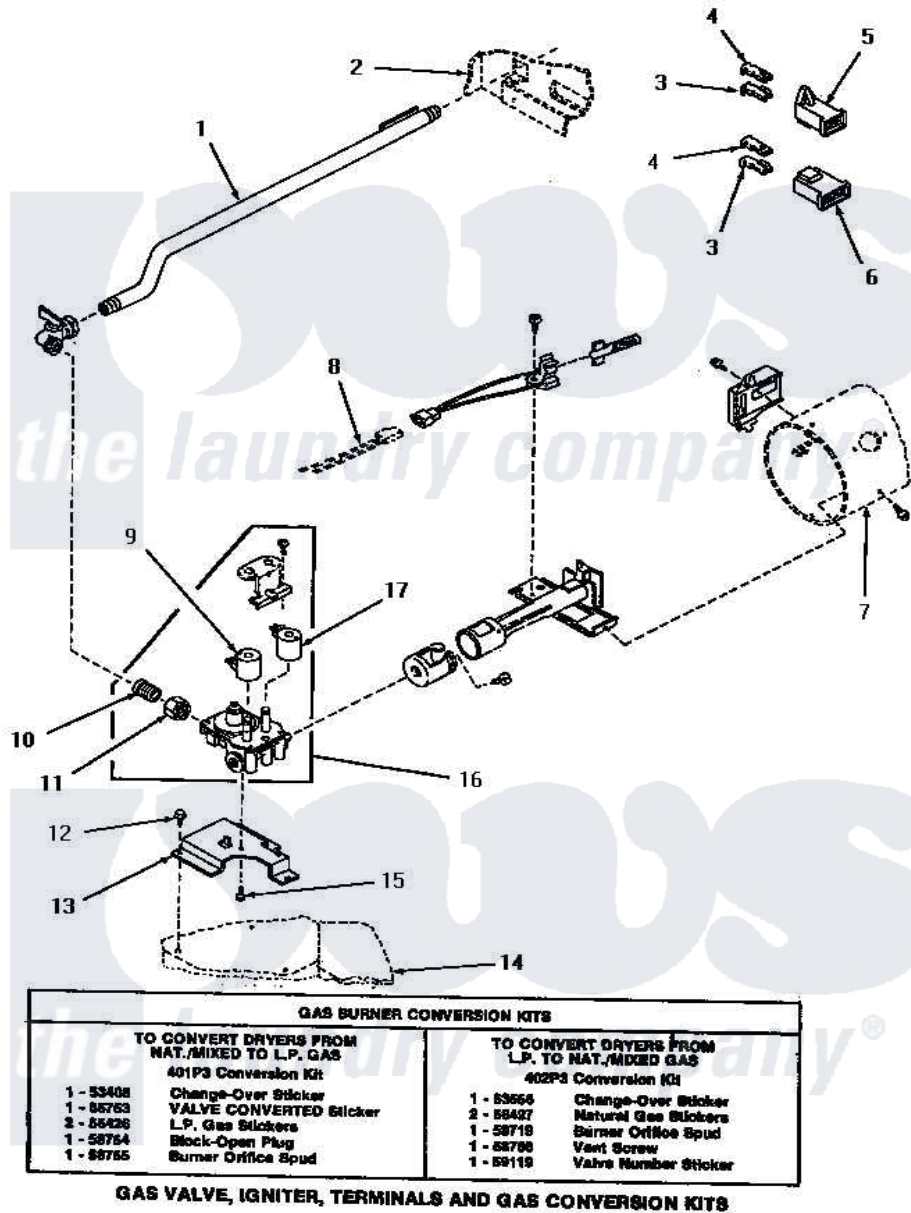

Amana HG6360 08 - GAS VALVE, IGN, TERM & GAS CONV KITS

Amana Residential Amana HG6360 Washer Parts Parts Diagram 08 - GAS VALVE, IGN, TERM & GAS CONV KITS
 Click on the part number to view part

Item	Original Part Number	Replaced By	Status	Part Description
1	58911			Assembly, Lead-In Pipe
2	Y00000000		Not Available	SEE NOTE CABINET
3	Y00190			Connector-Receptacle
4	Y00189			Terminal, Spade
5	58799			Connector-2 Circuit
6	58800		Not Available	CONNECTOR-3 CIRCUIT (3 CIRCUIT CONNECTOR)
7	Y00000000		Not Available	SEE NOTE BURNER HOUSING
8	Y00000000		Not Available	SEE NOTE WIRING HARNESS
9	58804A	306106		Coil, Holding And Booster--W
10	56282		Not Available	NIPPLE
11	Y58281		Not Available	NUT
12	56264	27001200		Screw
13	58912	500821		Bracket, Mounting-Gas
14	Y00000000		Not Available	SEE NOTE BASE

15	56124	3370225	Screw
16	58804		Assembly, Valve-Gas-Single-
17	58804B	694540	Coil, 60 Hz
NI	58754	401P3	Kit, Conversion-LP
"	58755	401P3	Kit, Conversion-LP
"	58719	402P3	Kit, Conversion-NG
"	58768	402P3	Kit, Conversion-NG
"	56427	Not Available	STICKER
"	59119	Not Available	LABEL
"	401P3		Kit, Conversion-LP
"	402P3		Kit, Conversion-NG
"	53408	Not Available	LABEL,CHANGE-OVER
"	53556	Not Available	STICKER,CONVERSION
"	55753	Not Available	VALVE CONVERTED STICKER
"	Y56426	Not Available	L.P. GAS STICKERS