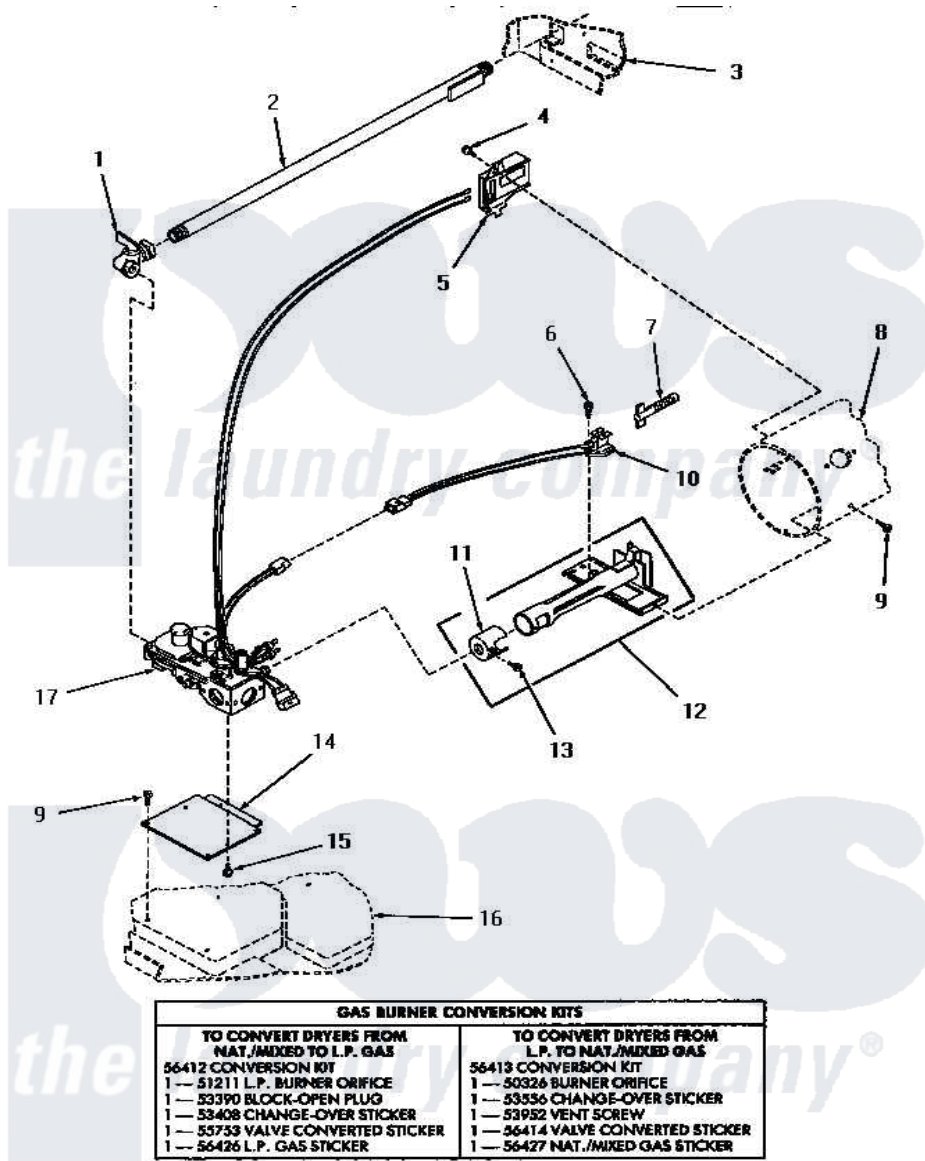

Amana HG6360 09 - GAS VALVE, IGNITER & GAS CONVERSION KITS

GAS VALVE, IGNITER AND GAS CONVERSION KITS (Gas Models)

Amana [Residential Amana HG6360 Washer Parts](#) Parts Diagram 09 - GAS VALVE, IGNITER & GAS CONVERSION KITS

[Click on the part number to view part](#)

Item	Original Part Number	Replaced By	Status	Part Description
1	Y56229	510205		Valve-Elbo
2	Y56228		Not Available	ASSY,LEAD-IN PIPE
3	Y00000000		Not Available	SEE NOTE CABINET
4	23222	3177991		Screw
5	Y56231	338906		Radiant, Sensor
6	52973		Not Available	SCREW
7	55438	4392003		Ignitor
8	Y00000000		Not Available	SEE NOTE BURNER HOUSING
9	56264	27001200		Screw
10	56233		Not Available	IGNITER BRACKET
11	53007	53-007		Receptacle
12	Y56234	37001304		Burner Ign
13	53006	53-006		Receptacle
14	56242		Not Available	BRACKET,MOUNTING-VALVE

15	56124	3370225	Screw
16	Y00000000	Not Available	SEE NOTE BASE
17	56225	Not Available	GAS VALVE ASSEMBLY
NI	53556	Not Available	STICKER, CONVERSION
"	50326		Orifice, NG
"	55753	Not Available	VALVE CONVERTED STICKER
"	53390		Plug, Block-Open
"	51211		Orifice, LP No.55 Drill
"	56414	Not Available	VALVE CONVERTED STICKER
"	56413	Not Available	ASSY, CONVERSION KIT-LP
"	Y56426	Not Available	L.P. GAS STICKERS
"	53408	Not Available	LABEL, CHANGE-OVER
"	53952		Screw, Vent
"	56412		Assembly, Conversion Kit-NG
"	56427	Not Available	STICKER