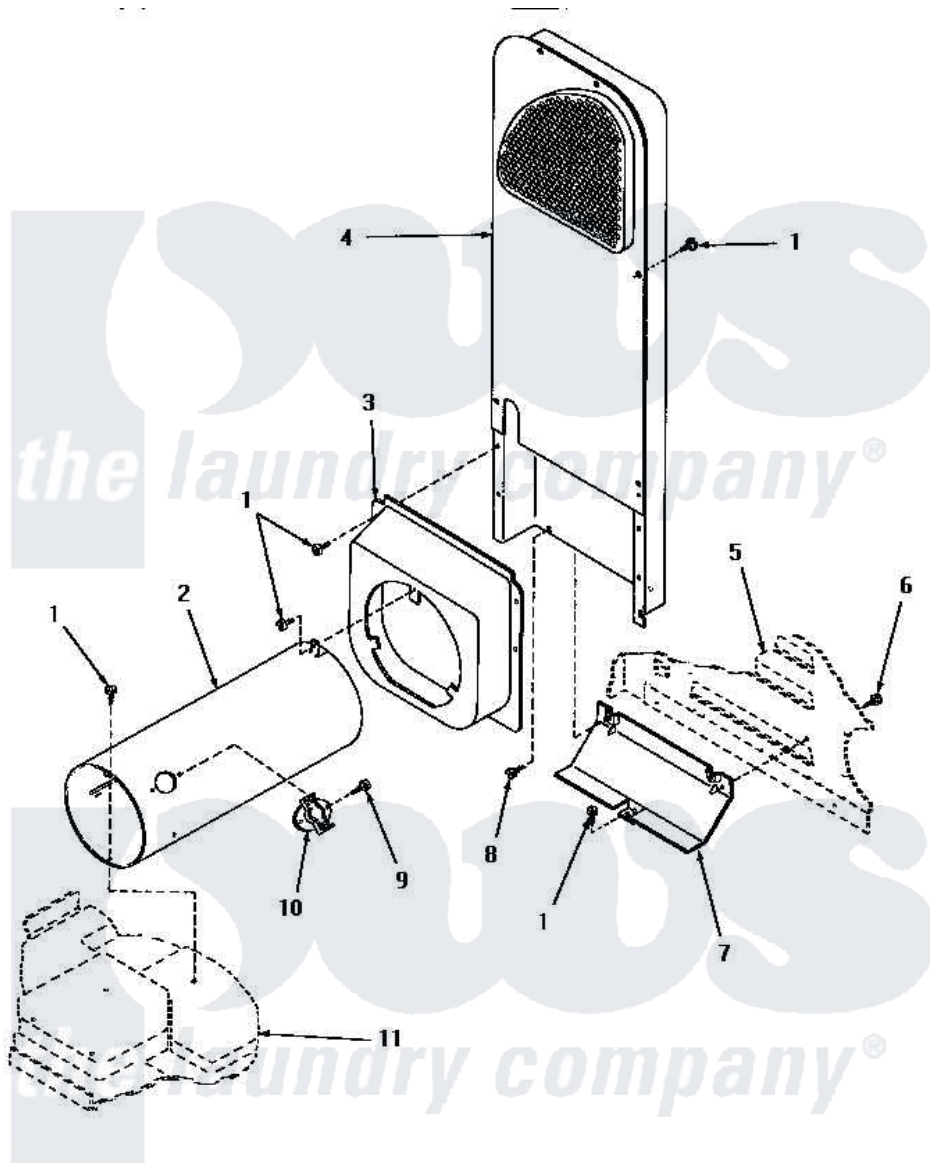

Amana HG6360 10 - HEATER BOX

HEATER BOX (Gas Models)

Amana [Residential Amana HG6360 Washer Parts](#) Parts Diagram 10 - HEATER BOX
 Click on the part number to view part

Item	Original Part Number	Replaced By	Status	Part Description
1	56264	27001200		Screw
2	56240	08013801		Bracket
3	56237	510101		Shroud Heat Duct
4	56029	503605		Assembly, Heater Duct
5	Y00000000		Not Available	SEE NOTE CABINET
6	25723	27001200		Screw
7	58048		Not Available	HEAT SHIELD
8	51780	3390631		Screw, 10-16 X 3/8
9	23222	3177991		Screw
10	58366	489P3		Limit Thermostat
11	Y00000000		Not Available	SEE NOTE BASE