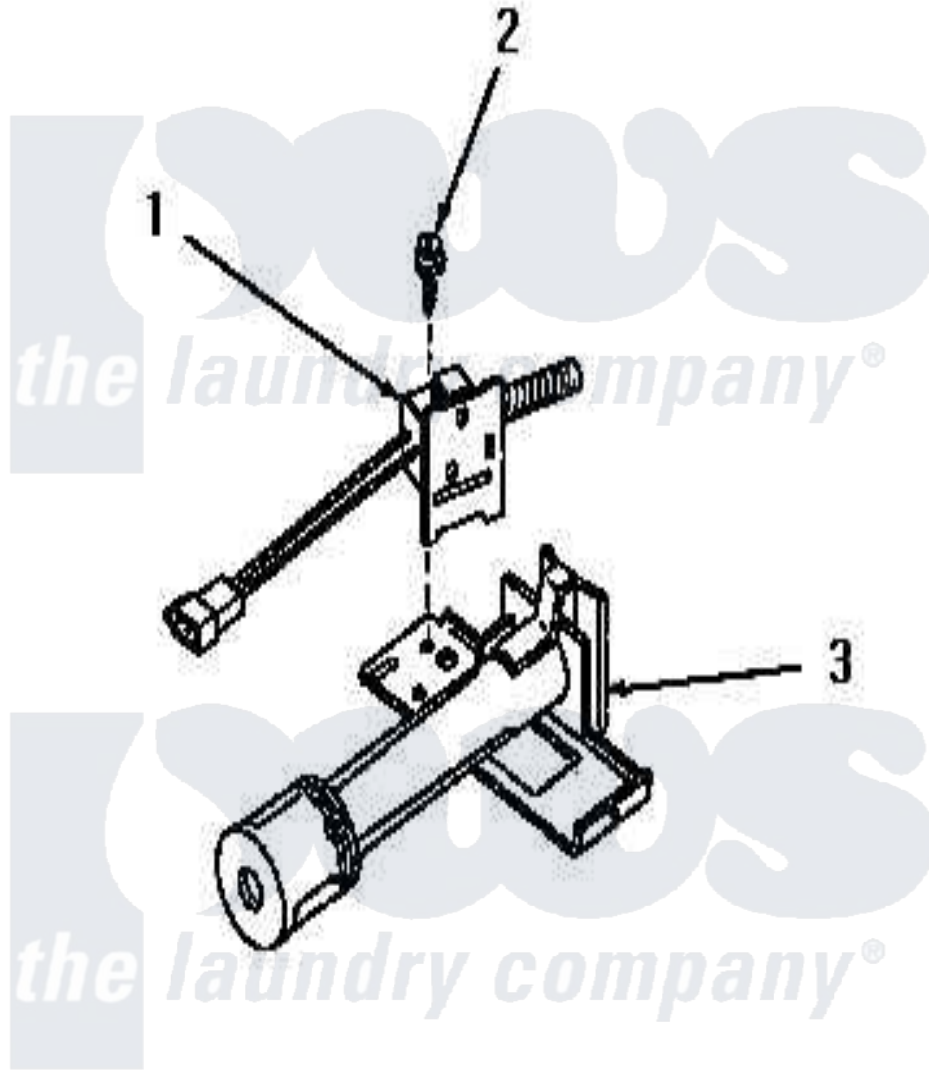

Amana HG6360 11 - IGNITER (CHANGE)

Amana [Residential Amana HG6360 Washer Parts](#) Parts Diagram 11 - IGNITER (CHANGE)
Click on the part number to view part

Item	Original Part Number	Replaced By	Status	Part Description
1	58823	37001308		Ignitor
2	56693			Screw, No.6-20 x. 44/.41 In
3	Y0000000		Not Available	SEE NOTE BURNER TUBE ASSEMBLY