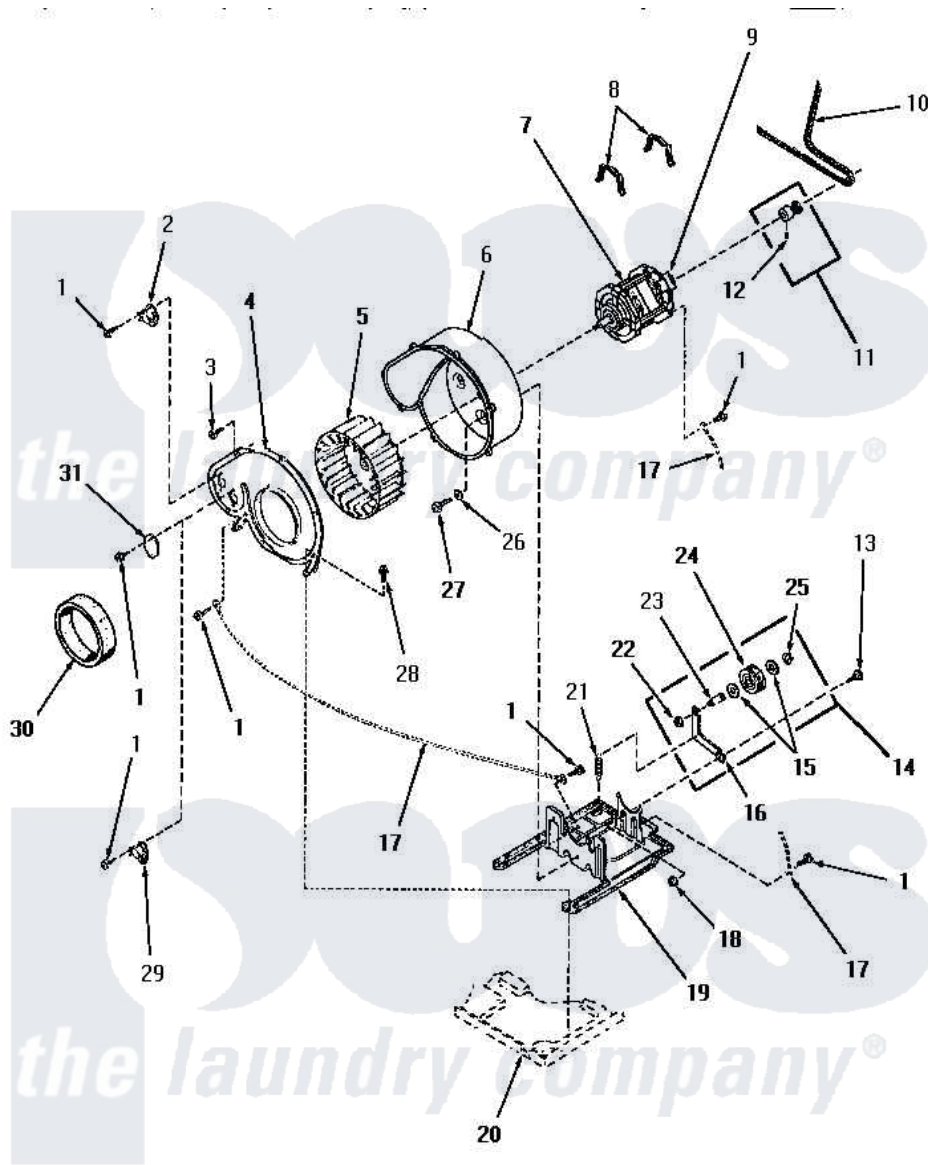

Amana HG6360 13 - MOTOR, EXHAUST FAN & BELT

MOTOR, EXHAUST FAN AND BELT

Amana [Residential Amana HG6360 Washer Parts](#) Parts Diagram 13 - MOTOR, EXHAUST FAN & BELT
 Click on the part number to view part

Item	Original Part Number	Replaced By	Status	Part Description
1	23222	3177991		Screw
2	56440	56410		Thermostat
3	23962	W10116760		Screw
4	56059		Not Available	EXHAUST FAN IMPELLER
5	56000	510139P		Assembly Blower Fan Package
6	56020			Housing, Blower
7	56075	915P3		Motor-Drive
"	Y58044	915P3		Motor-Drive
8	Y58047	660658		Clamp, Motor Mounting 343481 685441
9	53249		Not Available	SWITCH
"	53226		Not Available	SWITCH,MOTOR
10	56095	56095P		Belt Cylinder Package
11	56133	56062P		Kit-Motor
12	52906		Not Available	SETSCREW
13	52567			Bolt, Shoulder

"	56587		Not Available	SCREW, 1/4-20 HEX HD SH
14	Y56170	56170P		Assembly- Idle
15	52549			Washer, 501 ID X3/4 Odx
16	56057		Not Available	LEVER, IDLER
17	Y00000000		Not Available	SEE NOTE GROUND WIRE, GREEN
18	52566	27001225		Nut, Jam Mid Lock 1/4-20
19	Y58045	503613		Mount, Motor
20	Y00000000		Not Available	SEE NOTE BASE
21	56076			Spring, Idler
22	56156	358160		Nut
23	56461			Shaft
24	Y54414			Assembly, Wheel And Bearing
25	23748			Ring, Retaining
26	20492	M0270504		Washer
27	56264	27001200		Screw
28	25723	27001200		Screw
29	56470		Not Available	THERMOSTAT
30	56065		Not Available	SEAL
31	Y0056157		Not Available	SUB 86495, SWITCH, LIGHT