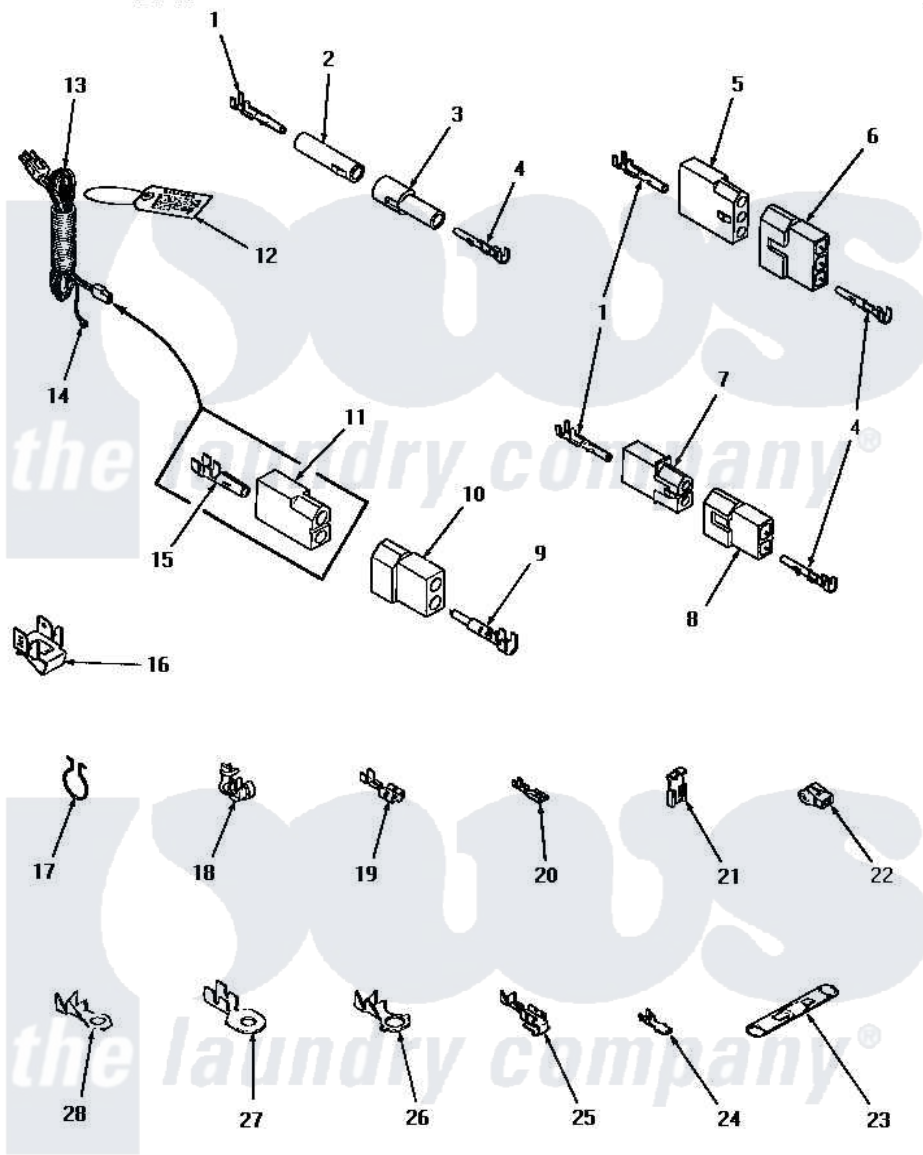

Amana HG6360 14 - POWER CORD & TERMINALS

POWER CORD AND TERMINALS

Amana [Residential Amana HG6360 Washer Parts](#) Parts Diagram 14 - POWER CORD & TERMINALS
 Click on the part number to view part

Item	Original Part Number	Replaced By	Status	Part Description
1	Y00117	5011-XX		093 Female Socket
2	26301			Receptacle, Molex
3	26302		Not Available	PLUG, 1 CIRCUIT
4	Y00116			Terminal, Pin-Male
5	23039	697780		Receptacle,
6	23040			Plug-3 Circuit
7	56451			Receptacle, 2 Circuit
8	56448			Terminal Block Plug
9	Y00127			Terminal, Pin-1/8 Male
10	56266			Plug
11	56265			Receptacle, 2 Circuit
12	25235	48301		Hose
13	Y56222	27001142		Cord, Power
14	Y00000000		Not Available	SEE NOTE GROUND WIRE, GREEN
15	00130			Terminal, Pin-1/8 Femal
16	Y00161	B5733302		Clip, Ground

17	51291		Clip, Wire
18	21903	211881	Grommet, Cord Part Not Used-Gas Models Only
19	Y00119	Not Available	SPADE TERMINAL(18 GAUGE) (1/4 INCH-(1) 18 GAUGE WIRE)
20	00112		Terminal, Spade-3/16 Fe
21	Y00120		Terminal, Flag-1/4 Fema
22	70210	Not Available	INSULATOR,BLUE
23	21091	Not Available	CONNECTOR TWO 1/4 INCH MALE
24	Y00139	Y00138	Male Tab Terminal 18 Gauge Wire)
25	Y00114		Spade Terminal
26	Y00113	Not Available	TERMINAL,RING-1/4 STUD
27	Y00111		Ring Terminal No.10 No.10 18 Gauge Wires Or
28	00110		No.10 18 Gauge Wire