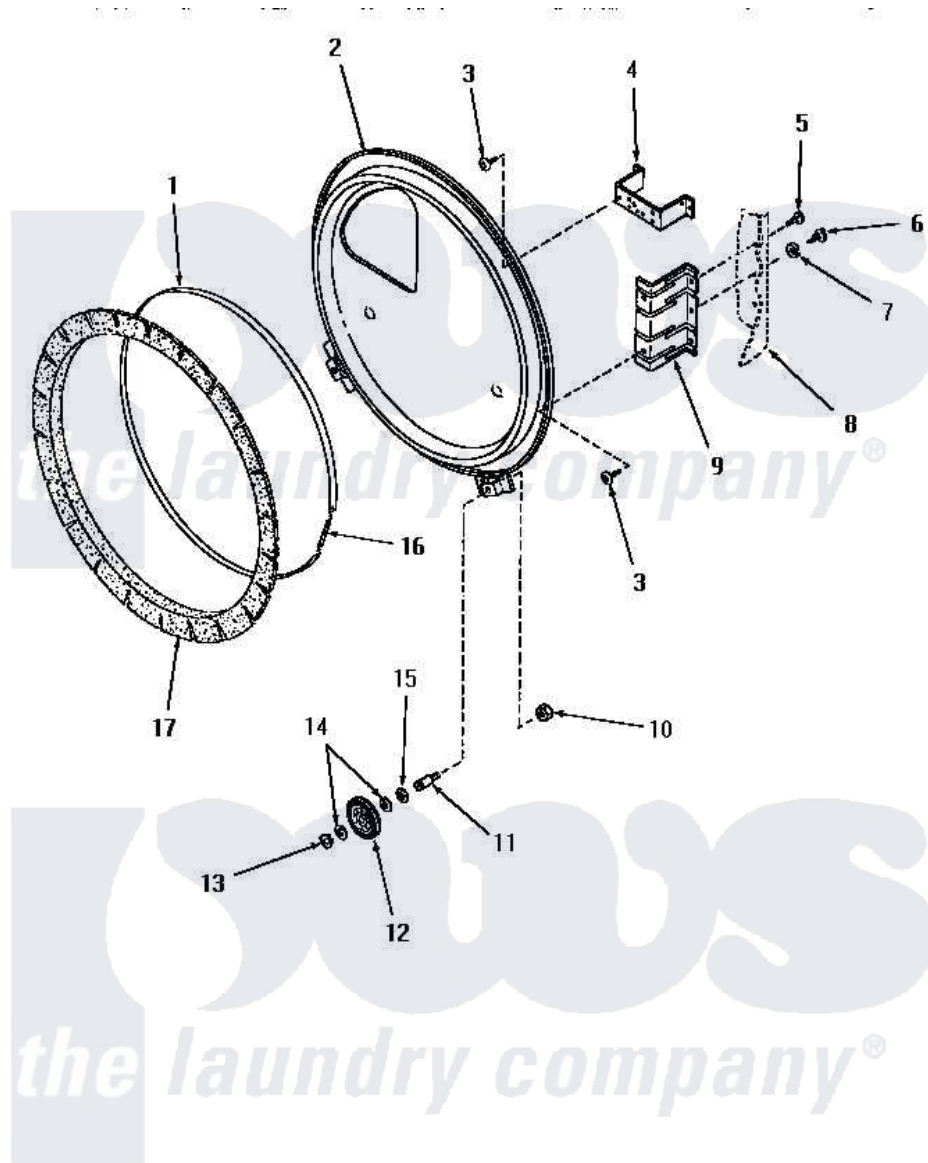

Amana HG6360 15 - REAR BLKHD, FELT SEAL & CYLINDER ROLLER

REAR BULKHEAD, FELT SEAL AND CYLINDER ROLLER

Amana [Residential Amana HG6360 Washer Parts](#) Parts Diagram 15 - REAR BLKHD, FELT SEAL & CYLINDER ROLLER

[Click on the part number to view part](#)

Item	Original Part Number	Replaced By	Status	Part Description
1	Y56090		Not Available	SEAL STRAP
2	56540		Not Available	ASSY,REAR BULKHEAD
3	56078	M400664		SCrew Tap Trs Cr Rec 1016AB
4	56048	60823P		Bracket, Terminal Block
5	25723	27001200		Screw
6	52909			Screw, 10B-16 X 1/2 HeX
7	51474		Not Available	WASHER,13/64IDX1/2ODX.
8	Y00000000		Not Available	SEE NOTE CABINET
9	56055		Not Available	BRACKET,BULKHEAD-REAR
10	56156	358160		Nut
11	56461			Shaft
12	56457	62649P		Roller- CY
13	23748			Ring, Retaining
14	52549			Washer, 501 ID X3/4 Odx
15	23886		Not Available	WASHER,.578IDX1.25ODX1