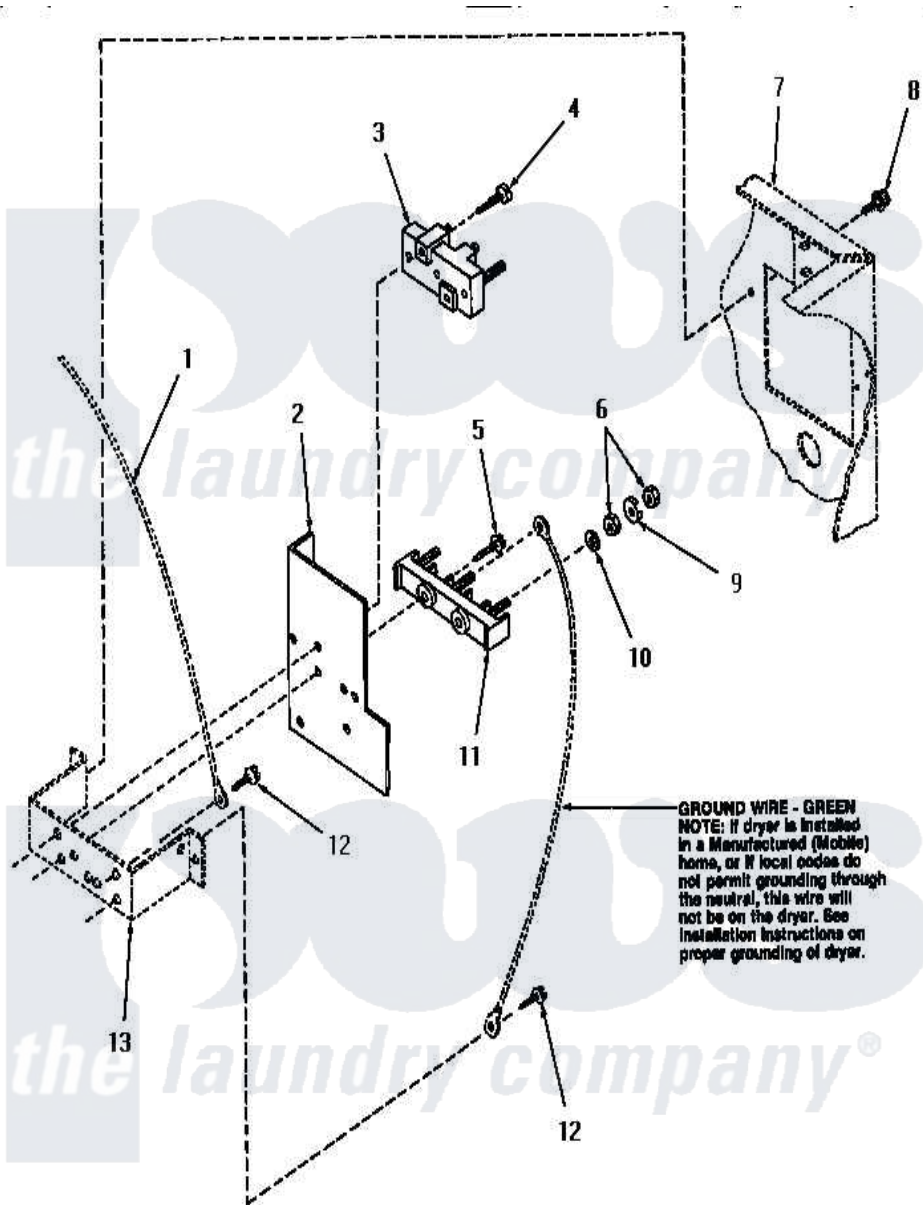

Amana HG6360 16 - TERMINAL BLOCK

Amana [Residential Amana HG6360 Washer Parts](#) Parts Diagram 16 - TERMINAL BLOCK
 Click on the part number to view part

Item	Original Part Number	Replaced By	Status	Part Description
1	Y00000000		Not Available	SEE NOTE GROUND WIRE, GREEN
2	56087			Shield, Terminal Block
3	50854	33001244		Block, Terminal
4	Q6535		Not Available	SCREW, 10B-16 X 3/4 ROU
5	56131		Not Available	SCREW, 10BT X 1 TAPPING
6	Q6163		Not Available	NUT
7	Y00000000		Not Available	SEE NOTE CABINET
8	25723	27001200		Screw
9	51474		Not Available	WASHER, 13/64IDX1/2ODX.
10	56552		Not Available	LOCKWASHER
11	58555		Not Available	TERMINAL BLOCK
12	51784		Not Available	SCREW, 10B-16 X 1/2 HEX
13	Y00000000		Not Available	SEE NOTE TERMINAL BLOCK BRACKET