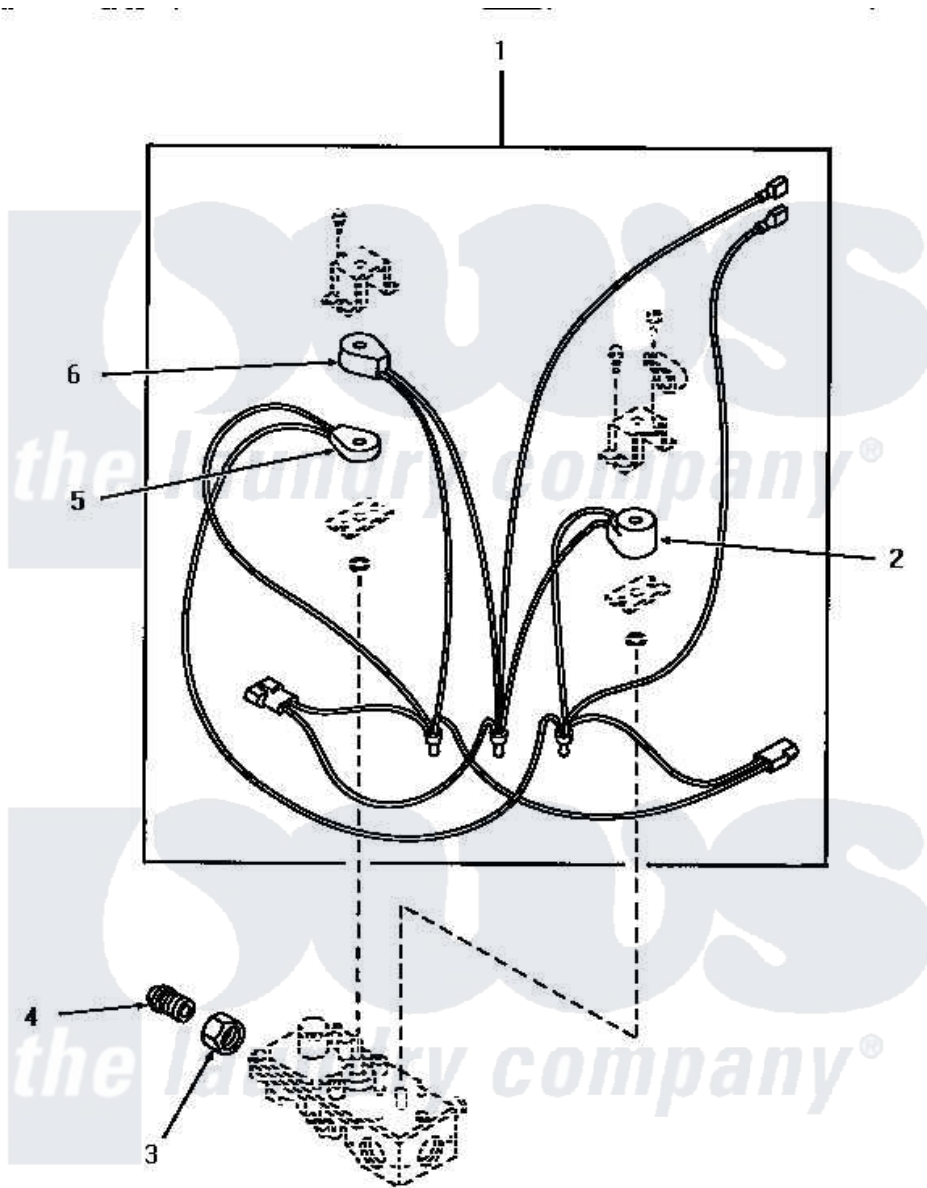

# Amana HG6380 01 - 56225 GAS VALVE ASSY

Amana [Residential Amana HG6380 Dryer Parts](#) Parts Diagram 01 - 56225 GAS VALVE ASSY  
 Click on the part number to view part

Item	Original Part Number	Replaced By	Status	Part Description
1	<a href="#">56225A</a>			Kit, Coil
2	56225D	<a href="#">56225A</a>		Kit, Coil
3	56281		Not Available	NUT, UNION
4	56282		Not Available	NIPPLE
5	56225C	<a href="#">56225A</a>		Kit, Coil
6	56225B	<a href="#">56225A</a>		Kit, Coil
NI	56225		Not Available	GAS VALVE ASSEMBLY