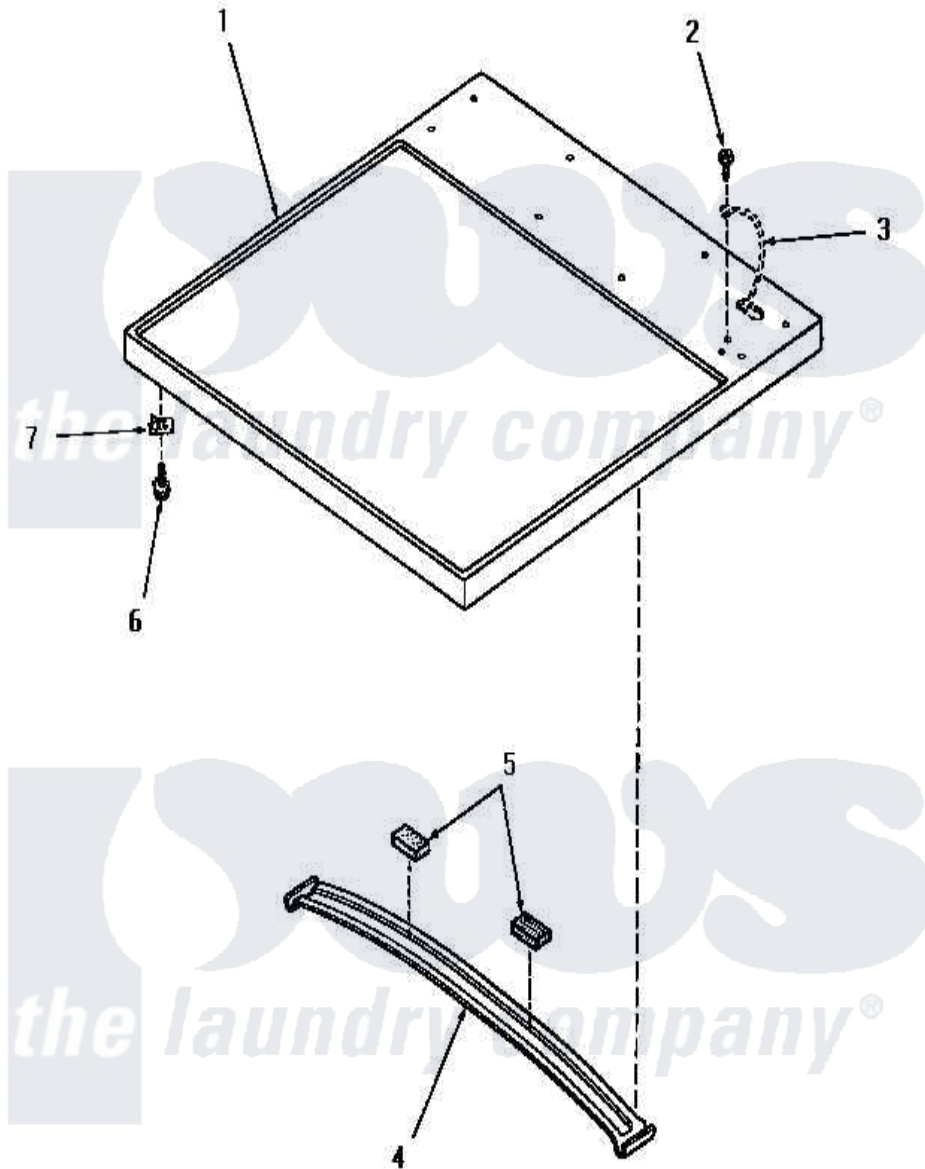

Amana HG6380 02 - CABINET TOP

Amana [Residential Amana HG6380 Dryer Parts](#) Parts Diagram 02 - CABINET TOP
 Click on the part number to view part

Item	Original Part Number	Replaced By	Status	Part Description
1	56097W		Not Available	CABINET TOP, WHITE
"	56097L		Not Available	CABINET TOP, ALMOND
"	56097K		Not Available	CABINET TOP, COFFEE
"	56097A		Not Available	CABINET TOP, AVOCADO
"	56097H		Not Available	CABINET TOP, HARVEST GOLD
2	51784		Not Available	SCREW, 10B-16 X 1/2 HEX
3	Y00000000		Not Available	SEE NOTE GROUND WIRE, GREEN
4	56213		Not Available	TOP BRACE
5	56968		Not Available	PAD, FELT-ADHESIVE BACK
6	23008			Screw, 10-24 X 3/4 Sems
7	20249	36020		Nut-10-24